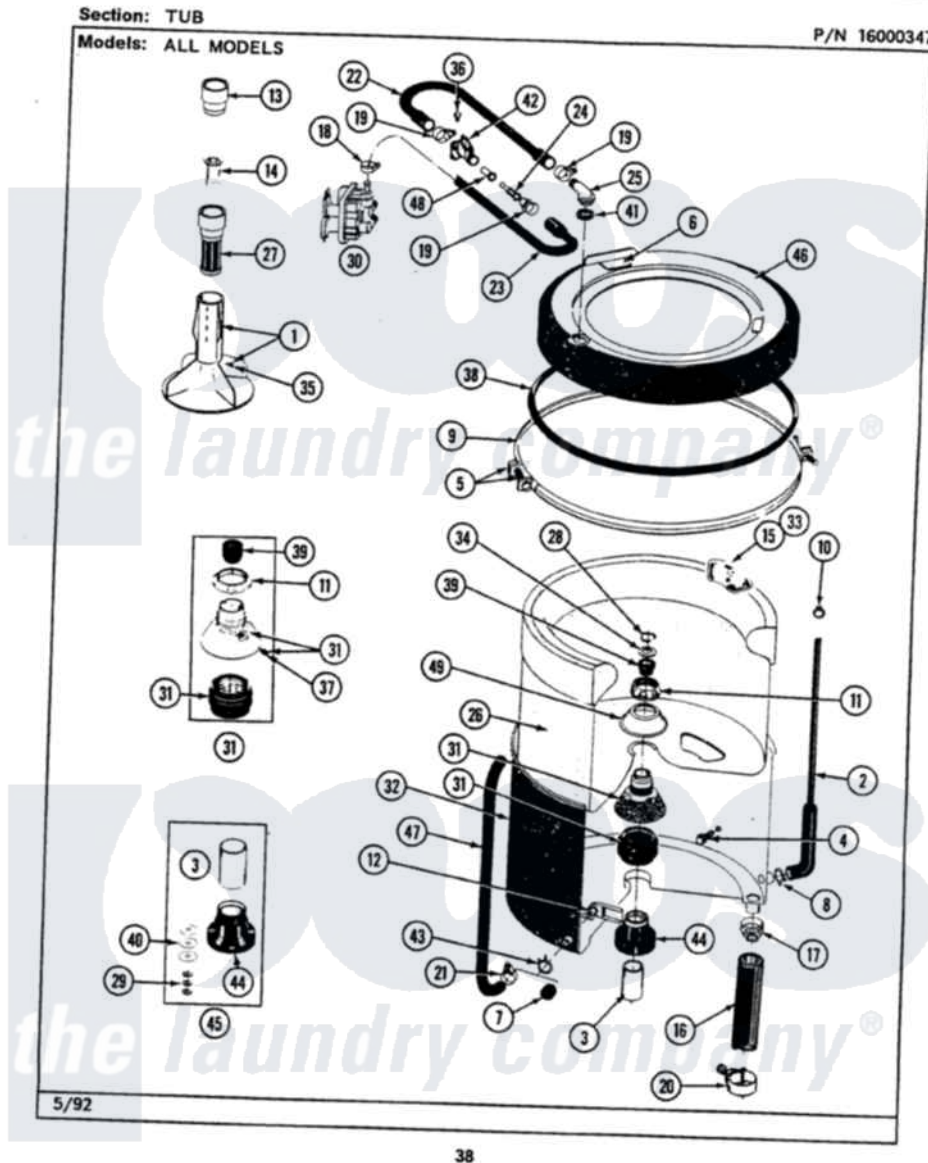

Maytag LAT9800AAL 08 - TUB

Maytag [Residential Maytag LAT9800AAL Washer Parts](#) Parts Diagram 08 - TUB
Click on the part number to view part

Item	Original Part Number	Replaced By	Status	Part Description
1	207228			Agitator W/Lock Screw
2	212942	22001619		Tube, Water Level Switch
3	211130			Bearing Liner, Tub Bearing
4	200744	W10175939		Bolt
"	205254	W10175938		Bolt
5	205529			Nut And Bolt Kit For Tub Clam
6	215232			Bumper, Unbalance
8	211641			Clamp, 1-1/16"
9	200846			Clamp - Tub Cover
10	410296	596669		Clamp, Manifold
11	211047	6-2110472		Nut- Clamp
12	214434			Spout, Deflector
13	215721			Dispensing Cap
14	215733			Dispensing Cup
15	207219			Filter, Self-Cleaning
16	213045			Hose, Outer Tub Part Not Used

17	200900	616099	Clamp
18	201575		Clamp, Hose
19	202515	596669	Clamp, Manifold
20	202574	3367052	Clamp, Hose
21	205161	489503	Clamp
22	Y215234		Hose, Injector Fill
23	213013		Hose, Injector
24	213015		Nozzle, Injector
25	215235		Tube, Injector
26	207831	Not Available	TUB, INNER (W/PLUG)
28	Y015667		Retaining Ring
29	Y054867		Washer, Lock
30	205613		Water Valve
31	204012	6-2095720	Mounting S
32	205484		Tub, Outer Part Not Used
34	Y015666		Washer, Retaining -
35	206478	Not Available	SCREW & WASHER FOR AGITATOR
36	312620		Screw, Sems
37	211618	22001423	Set Screw, Mounting Stem
38	211232		Seal, Tub Cover
39	Y0A4298	6-0A57420	Seal- Agitator
40	211100		Washer, Outer Tub
41	215233		Seal For Injector Tube
42	215447		Sleeve For Injector
43	214739	596669	Clamp, Manifold
44	200824	6-2040130	Tub Bearin
45	204013	6-2040130	Tub Bearin
46	206380	Not Available	COVER, TUB
47	214433		Tube, Inlet Part Not Used
48	213016	216201	Nozzle
49	211210		Washer, Clamping Nut