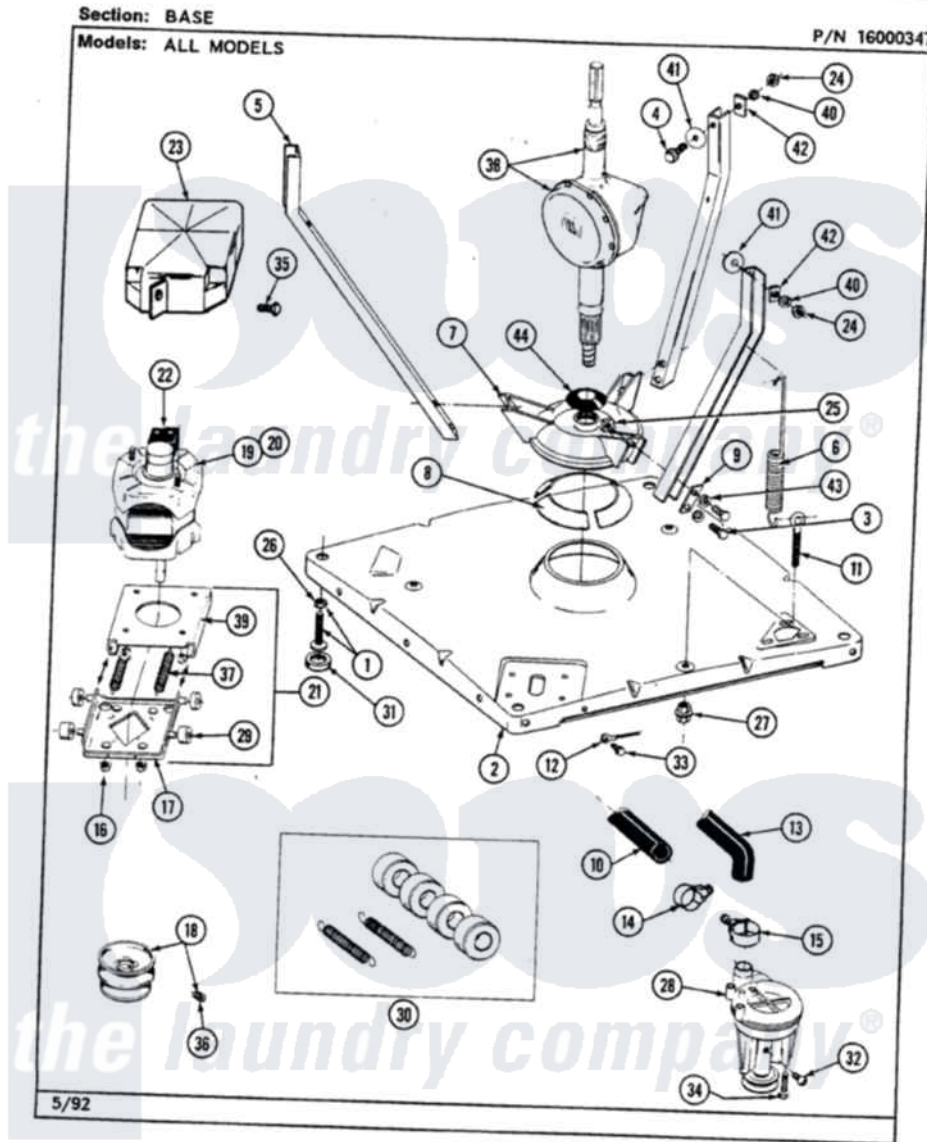

# Maytag LAT9800AAW 01 - BASE

44

Maytag [Residential Maytag LAT9800AAW Washer Parts](#) Parts Diagram 01 - BASE  
Click on the part number to view part

Item	Original Part Number	Replaced By	Status	Part Description
1	Y302699	<a href="#">22003428</a>		Leg, Adjustable
2	<a href="#">203274</a>			Base With Damper Pads
3	<a href="#">Y015627</a>			Screw- Hex
4	205254	<a href="#">W10175938</a>		Bolt
"	200744	<a href="#">W10175939</a>		Bolt
5	<a href="#">213053</a>			Brace, Tub Part Not Used
6	<a href="#">213054</a>			Centering Spring - 3 Used
7	<a href="#">203725</a>			Damper W/Bolt And Clip
8	<a href="#">203956</a>			Damper Pad Kit
9	<a href="#">213073</a>			Washer, Double Brace
10	214767	<a href="#">22001448</a>		Hose, Pump
11	213120	<a href="#">216416</a>		Bolt, Eye/Centering Spring
12	<a href="#">204807</a>			Ground Wire, Supp. Plte To Top Cover
13	<a href="#">213045</a>			Hose, Outer Tub Part Not Used
14	200461	<a href="#">285655</a>		Clamp, Hose