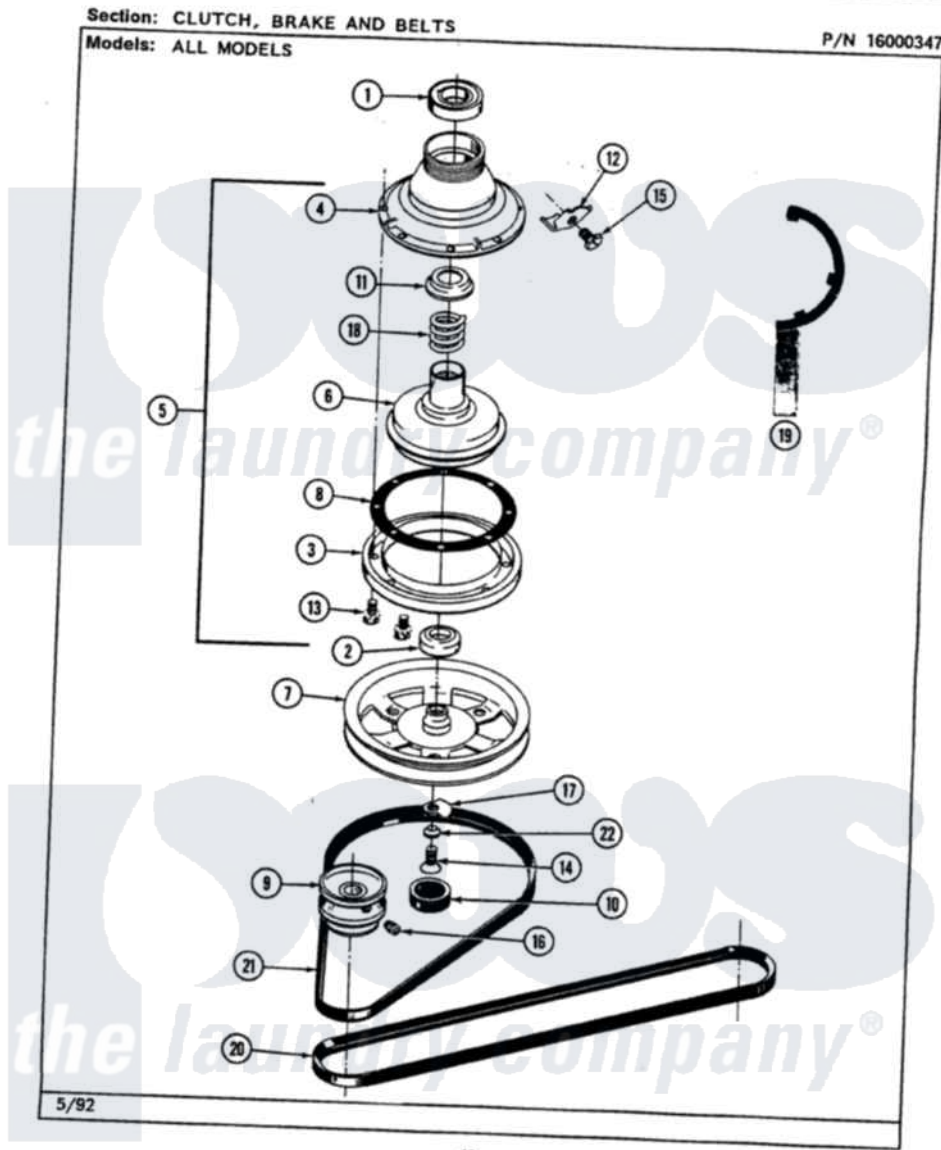

Maytag LAT9800AAW 03 - CLUTCH, BRAKE & BELTS

48

Maytag [Residential Maytag LAT9800AAW Washer Parts](#) Parts Diagram 03 - CLUTCH, BRAKE & BELTS
 Click on the part number to view part

Item	Original Part Number	Replaced By	Status	Part Description
1	Y200720	22003441		Bearing, Rear
2	200835			Bearing, Brake Rotor
3	211043	6-2011900		Brake Asse
4	211045	6-2011900		Brake Asse
5	201190	6-2011900		Brake Asse
6	201126	6-2011900		Brake Asse
7	211059	6-2301530		Pulley
8	211042	6-2011900		Brake Asse
9	200816	6-2008160		Pulley- MO
10	211038		Not Available	CAP, OIL RETAINER
11	211039	6-2011900		Brake Asse
12	213325			Clip, Retaining
13	211000			SCREW, BRAKE DRUM (HEX HEAD)
14	211375	681582		Screw
15	213326			Bolt, Sems Retaining Clip
16	Y053241			Set Screw, Motor Pulley

17	211089		Lug, Stop Pulley
18	211041	6-2011900	Brake Asse
19	Y038315	038315	Tool
20	211124		Part Not Used
21	211125		V Belt, Drive Pulley
22	211090	22003555	Washer, Stop Lug