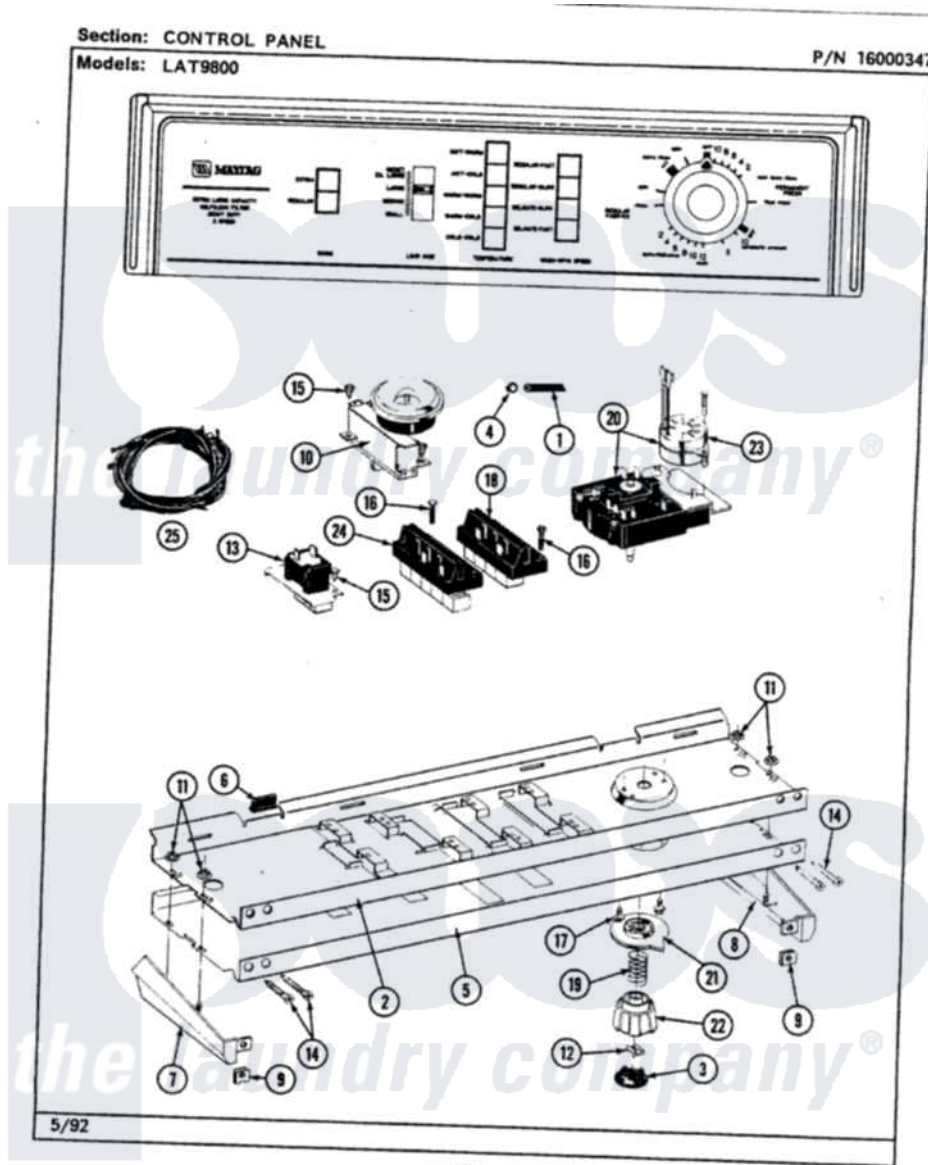

Maytag LAT9800AAW 04 - CONTROL PANEL

30

Maytag [Residential Maytag LAT9800AAW Washer Parts](#) Parts Diagram 04 - CONTROL PANEL
Click on the part number to view part

Item	Original Part Number	Replaced By	Status	Part Description
1	212949	22001866		Screw, Relay
2	214809			Back Up Plate
3	215821		Not Available	CAP, KNOB
4	410296	596669		Clamp, Manifold
5	207385		Not Available	CONTROL PANEL
6	214897			Pad, Control Panel
7	207215		Not Available	END CAP LH
8	207216		Not Available	END CAP RH
9	214894			Fastener, End Cap
10	207360			Infinite Level Press Switch
11	214872			Palnut, End Cap Note: Nut, Lamp Holder
12	211605			Bezel, Timer Dial
13	207365			2 Button Switch
14	210932			Screw, No.8 X 9/16 Ctsk Note: Screw, Inlet Duct
15	211168	W10139210		Screw, 8-18 X 5/16

16	213117	67006908	Screw, Ice Rack
17	213966	3400014	Screw
18	207369	Not Available	SPEED CONTROL SWITCH - 4 BUTTO
19	211065		Spring, Index Wheel
20	207371		Timer
21	215827	Not Available	TIMER DIAL SKIRT
22	215828		Knob, Timer
23	205033	22205033	Motor- Tim
24	207366		Temp Control Switch - 5 Button
25	207380	Not Available	WIRE HARNESS