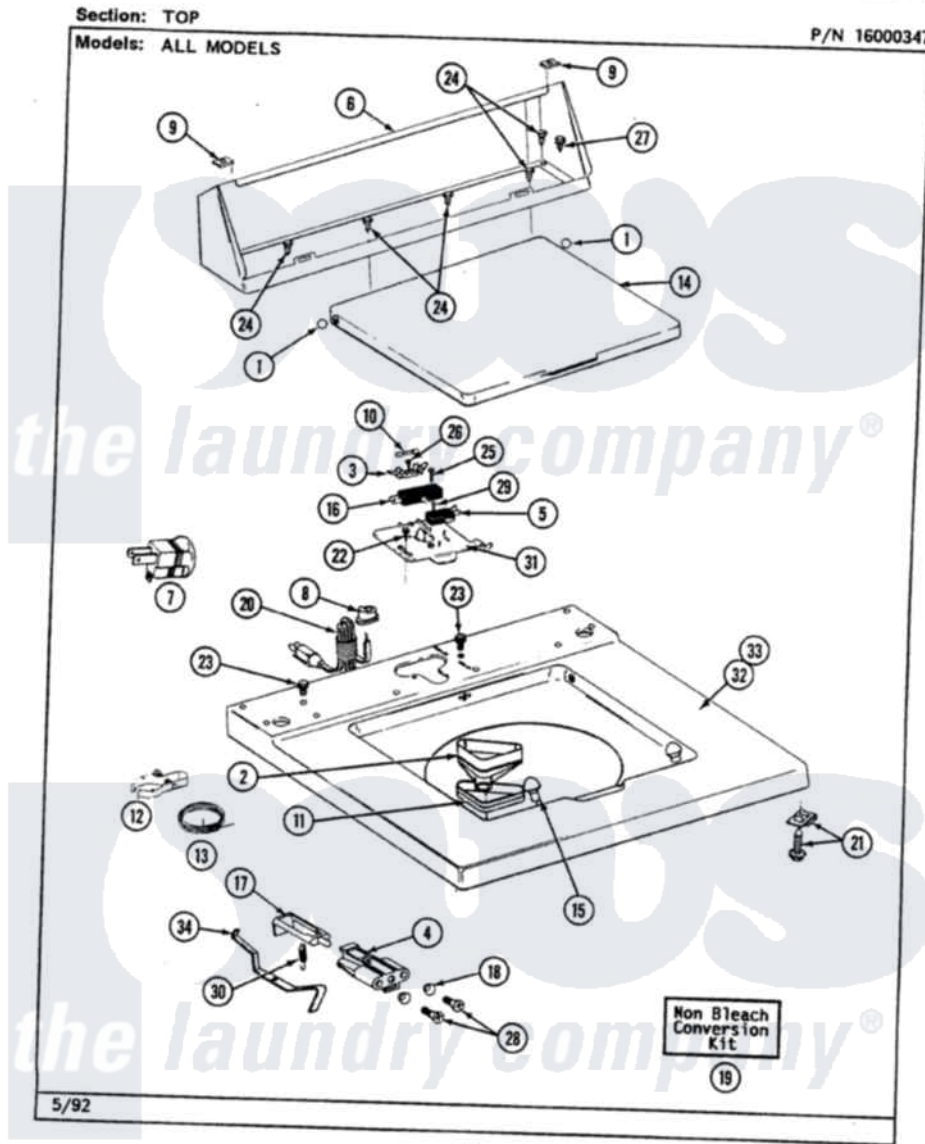

Maytag LAT9800AAW 06 - TOP

Maytag [Residential Maytag LAT9800AAW Washer Parts](#) Parts Diagram 06 - TOP
 Click on the part number to view part

Item	Original Part Number	Replaced By	Status	Part Description
1	211726			Hinge, Ball Lid
2	215577			Bleach Inlet White
3	207167			Block, Fuse
4	214279	204968		Plunger And Bracket Assembly--W
5	207166			Switch, Check
6	205635			Console
7	Y201808			Converter
8	211881			Grommet, Cord Part Not Used-Gas Models Only
9	215075			Fastener, Control Panel To Console
10	207168	22001682		Switch Assembly, Lid W/4amp Fuse
11	214436			Gasket
12	301548			Clamp, Ground Wire
13	311155			Ground Wire And Clamp
14	216073			LID (WHITE)

15	212716		Bumper, Lid
16	205415	279347	Switch-Lid
17	215700		Not Available
18	211500		LID SWITCH PLUNGER
19	205997		Washer, Bracket To Top Cover
20	204590		Non-Bleach Conversion Kit
21	204445		Cord, Power
22	207159	489355	Screw And Fastener Assembly
23	210186	3370225	Screw, 8 X 1/2
24	211294	90767	Screw
25	213501		Screw, 8A X 3/8 HeX Washer Head Tapping
26	215705	Y311711	Screw, No.6-20 X 1-1/8 Inch
27	Y313559		Screw, Fuse Block
28	910182	25-7809	Screw
29	912012	3400409	Screw, No.6-20 1/2 Flthd Torx
30	213720		Screw
31	Y215699	22001678	Spring, Lid Switch
32	207170		Bracket, Switch And Fuse
34	215704		Top Cover
			Lever, Unbalance