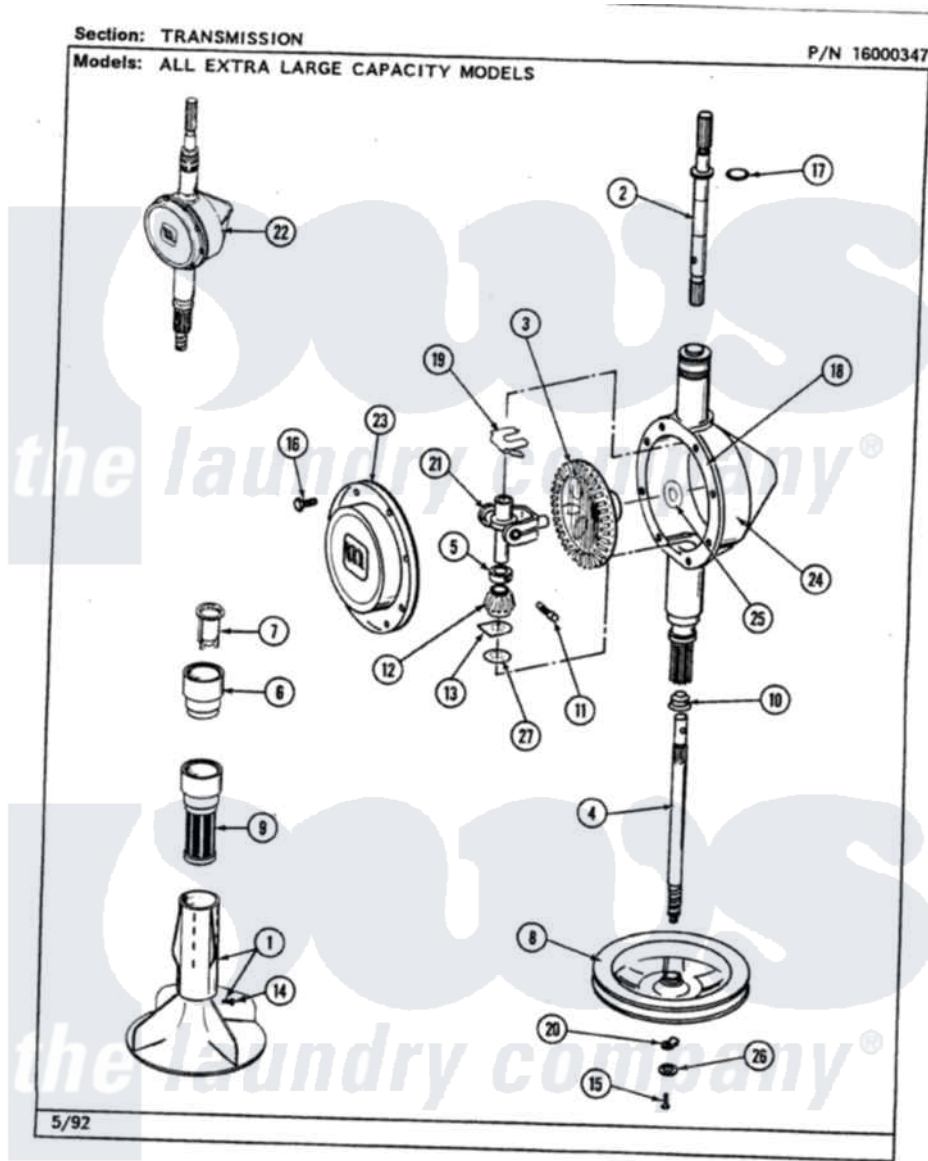

Maytag LAT9800AAW 07 - TRANSMISSION

42

Maytag [Residential Maytag LAT9800AAW Washer Parts](#) Parts Diagram 07 - TRANSMISSION
Click on the part number to view part

Item	Original Part Number	Replaced By	Status	Part Description
1	207228			Agitator W/Lock Screw
2	207153	6-2097820		Kit- Shaft
3	206713	6-2067130		Gear- Beve
4	215410	12001450		Ctr Shaft W/Collar Andkeeper- Dp
5	215415		Not Available	COLLAR, LOWER
6	215721			Dispensing Cap
7	215733			Dispensing Cup
8	211059	6-2301530		Pulley
10	206602	207843		Lip Seal Repair Kit
11	Y206629			Pin, Collar
12	215401	W10221114		Pinion
13	215395			Plate, Clutch
14	206478		Not Available	SCREW & WASHER FOR AGITATOR
15	211375	681582		Screw
16	215417		Not Available	SCREW, TRANSMISSION

17	210690		COVER
18	Y058700	675652	Seal, Rubber
19	215581		Adhesive
20	211089		Spring, Agitator Shaft
21	206685	6-2066850	Lug, Stop Pulley
22	206707	6-2097750	Yoke
23	206628		Trans Dee
24	206624	6-2097750	Cover, Transmission
25	215394		Trans Dee
26	211090	22003555	Washer, Bevel Gear
27	211483	6-2114830	Washer, Stop Lug
			Washer- SP