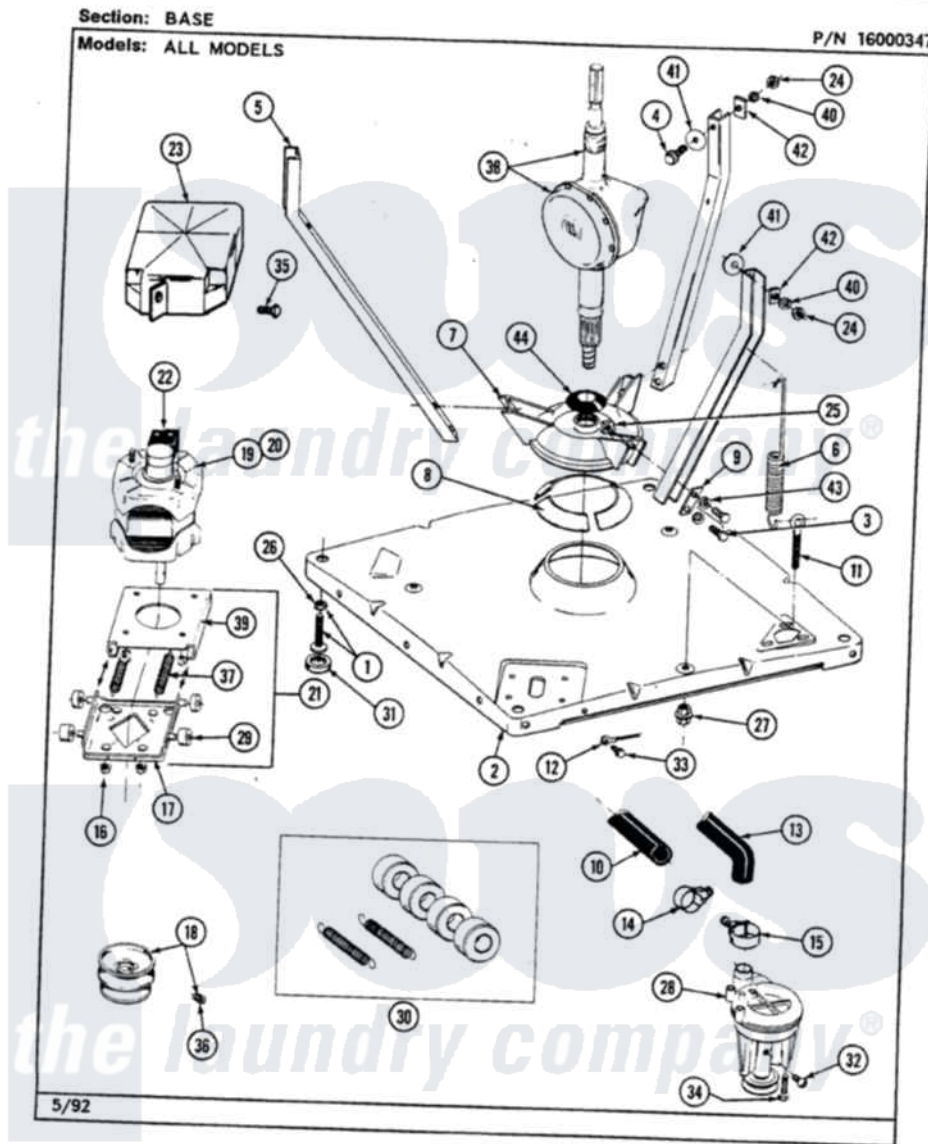

Maytag LAT9800ABL 01 - BASE

44

Maytag Residential Maytag LAT9800ABL Washer Parts Parts Diagram 01 - BASE
 Click on the part number to view part

Item	Original Part Number	Replaced By	Status	Part Description
1	Y302699	22003428		Leg, Adjustable
2	203274			Base With Damper Pads
3	Y015627			Screw- Hex
4	205254	W10175938		Bolt
"	200744	W10175939		Bolt
5	213053			Brace, Tub Part Not Used
6	213054			Centering Spring - 3 Used
7	203725			Damper W/Bolt And Clip
8	203956			Damper Pad Kit
9	213073			Washer, Double Brace
10	214767	22001448		Hose, Pump
11	213120	216416		Bolt, Eye/Centering Spring
12	204807			Ground Wire, Supp. Plte To Top Cover
13	213045			Hose, Outer Tub Part Not Used
14	200461	285655		Clamp, Hose