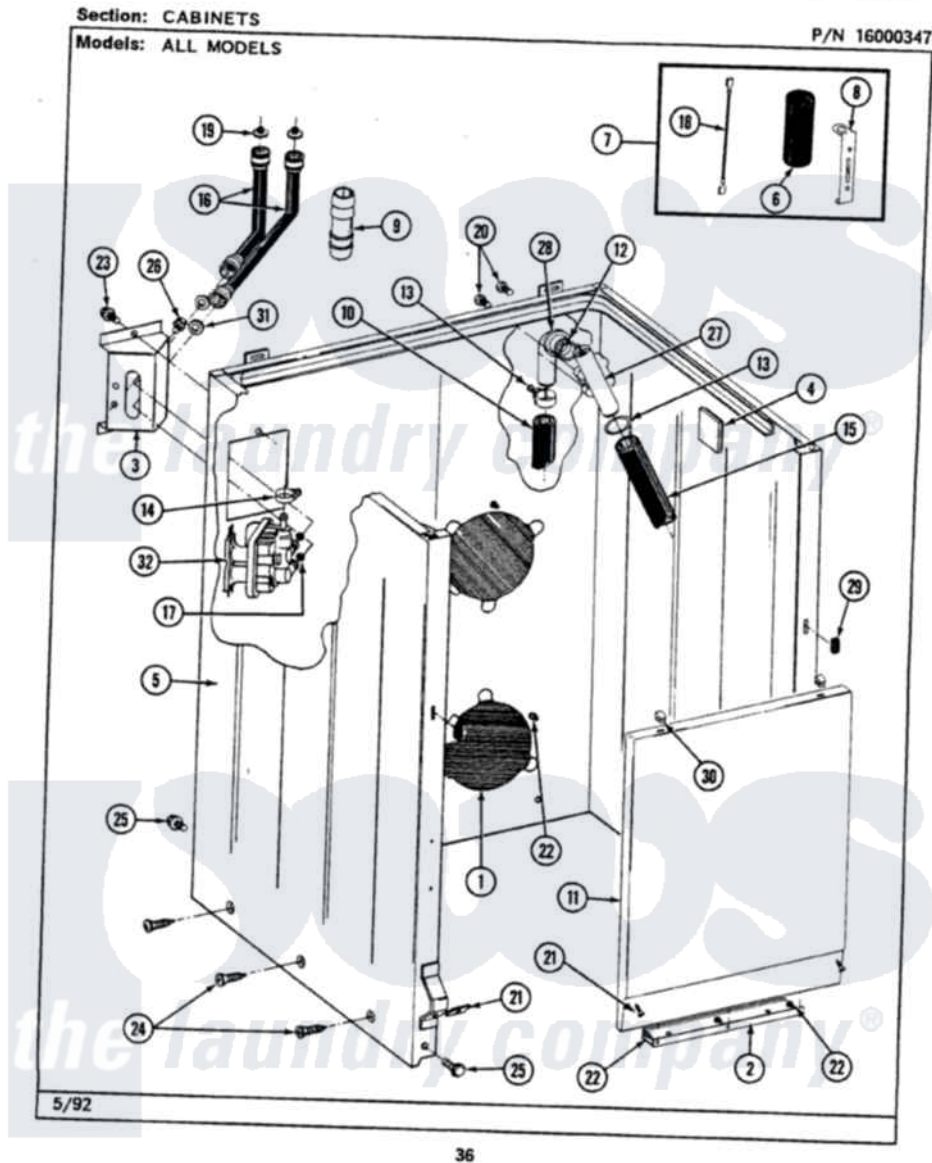

Maytag LAT9800ABL 02 - CABINET

Maytag Residential Maytag LAT9800ABL Washer Parts Parts Diagram 02 - CABINET
Click on the part number to view part

Item	Original Part Number	Replaced By	Status	Part Description
1	211878		Not Available	PLATE, ACCESS
2	213846			Guard, Belt
3	214812	22002361		Bracket, Water Valve
4	215058			Pad, Cabinet Bumper
5	203319L		Not Available	(ALMOND)
6	Y200832			Capacitor
7	206103			Capacitor Kit
8	211149			Clip, Capacitor
9	Y216015			Coupling, Hose
10	Y059149			(7/8" I.D. CARTON OF 50 FT.)
"	216017			Hose, Drain
11	212998L		Not Available	FRONT PANEL-ALMOND
12	214765			Gasket, Siphon Break
13	200908	285655		Clamp, Hose
14	201575			Clamp, Hose
15	214767	22001448		Hose, Pump

16	202860		Inlet Hose Assembly
17	214337	96160	Screen
18	203237		No.17 Wire With Terminal
19	200961	12001413	Strainer And Washer Kit
20	Y014874		Screw, Idler Arm And Sleeve
21	204439		Screw And Fstner Assembly
22	211294	90767	Screw, 8A X 3/8 HeX Washer Head Tapping
23	212276	W10116760	Screw
24	213007		Xfor Cabinet See Cabinet, Back
25	213121	3400111	Screw, 12-14 X 5/8
"	213122	27001200	Screw
26	Y313561		Screw----NA
27	206638		Siphon Break
28	Y216016	W10116738	Elbow
29	214376	22002331	Spacer, Front Panel
30	212982	22001650	Fastener, Spring
31	Y013783		Washer, Inlet Hose
32	205613		Water Valve