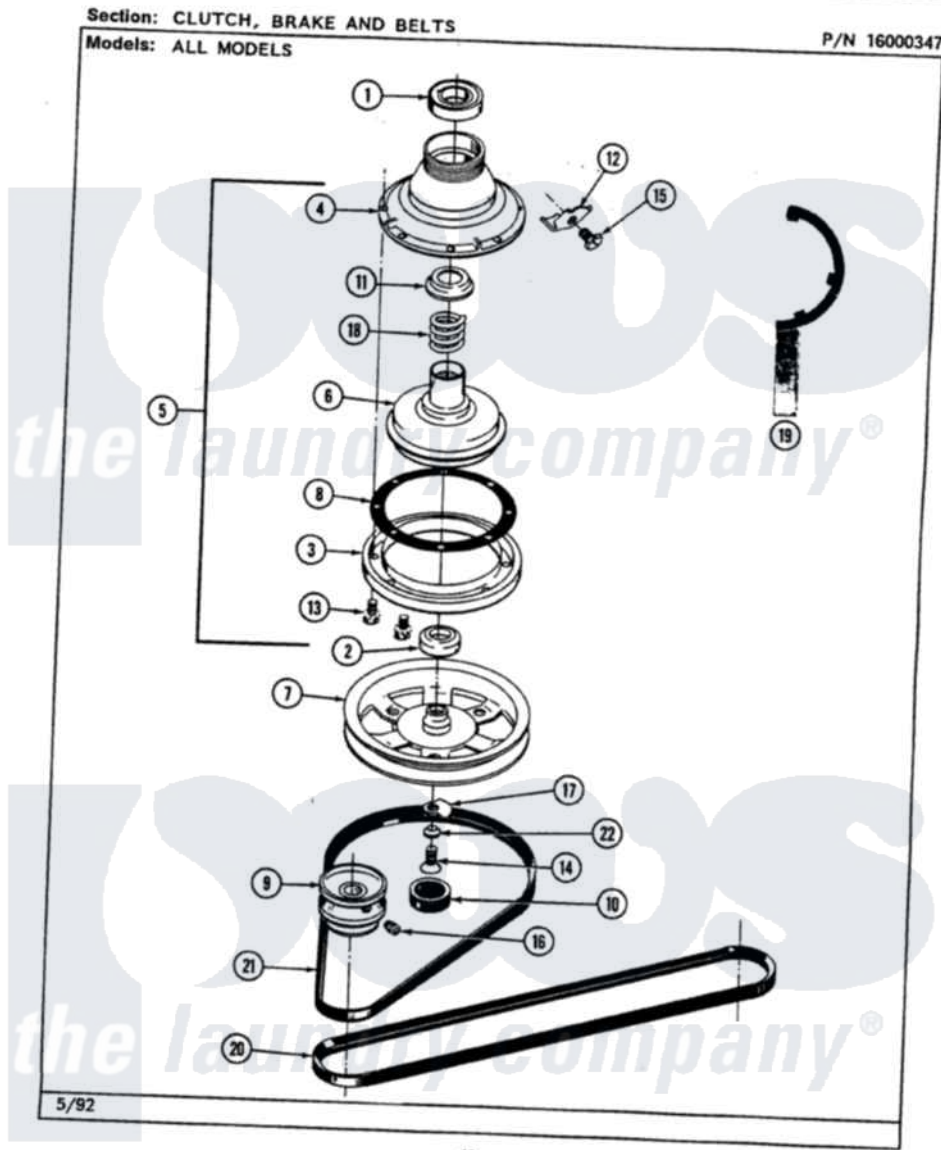

Maytag LAT9800ABL 03 - CLUTCH, BRAKE & BELTS

Maytag [Residential Maytag LAT9800ABL Washer Parts](#) Parts Diagram 03 - CLUTCH, BRAKE & BELTS
Click on the part number to view part

Item	Original Part Number	Replaced By	Status	Part Description
1	Y200720	22003441		Bearing, Rear
2	200835			Bearing, Brake Rotor
3	211043	6-2011900		Brake Asse
4	211045	6-2011900		Brake Asse
5	201190	6-2011900		Brake Asse
6	201126	6-2011900		Brake Asse
7	211059	6-2301530		Pulley
8	211042	6-2011900		Brake Asse
9	200816	6-2008160		Pulley- MO
10	211038		Not Available	CAP, OIL RETAINER
11	211039	6-2011900		Brake Asse
12	213325			Clip, Retaining
13	211000			SCREW, BRAKE DRUM (HEX HEAD)
14	211375	681582		Screw
15	213326			Bolt, Sems Retaining Clip
16	Y053241			Set Screw, Motor Pulley

17	211089		Lug, Stop Pulley
18	211041	6-2011900	Brake Asse
19	Y038315	038315	Tool
20	211124		Part Not Used
21	211125		V Belt, Drive Pulley
22	211090	22003555	Washer, Stop Lug