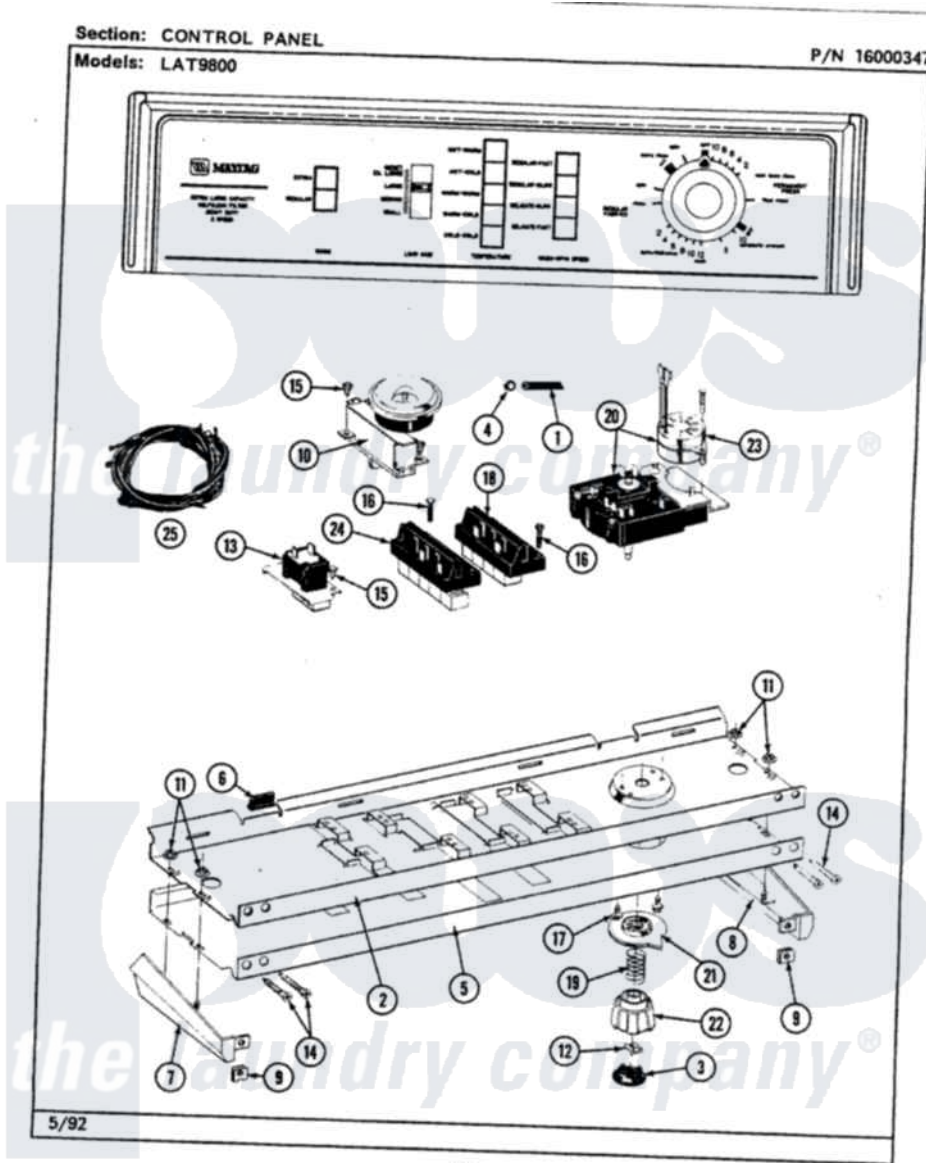

Maytag LAT9800ABL 04 - CONTROL PANEL

30

Maytag [Residential Maytag LAT9800ABL Washer Parts](#) Parts Diagram 04 - CONTROL PANEL
Click on the part number to view part

Item	Original Part Number	Replaced By	Status	Part Description
1	212949	22001866		Screw, Relay
2	214809			Back Up Plate
3	215821		Not Available	CAP, KNOB
4	410296	596669		Clamp, Manifold
5	207385		Not Available	CONTROL PANEL
6	214897			Pad, Control Panel
7	207215		Not Available	END CAP LH
8	207216		Not Available	END CAP RH
9	214894			Fastener, End Cap
10	207360			Infinite Level Press Switch
11	214872			Palnut, End Cap Note: Nut, Lamp Holder
12	211605			Bezel, Timer Dial
13	207365			2 Button Switch
14	210932			Screw, No.8 X 9/16 Ctsk Note: Screw, Inlet Duct
15	211168	W10139210		Screw, 8-18 X 5/16

16	213117	67006908	Screw, Ice Rack
17	213966	3400014	Screw
18	207369	Not Available	SPEED CONTROL SWITCH - 4 BUTTO
19	211065		Spring, Index Wheel
20	207371		Timer
21	215827	Not Available	TIMER DIAL SKIRT
22	215828		Knob, Timer
23	205033	22205033	Motor- Tim
24	207366		Temp Control Switch - 5 Button
25	207380	Not Available	WIRE HARNESS