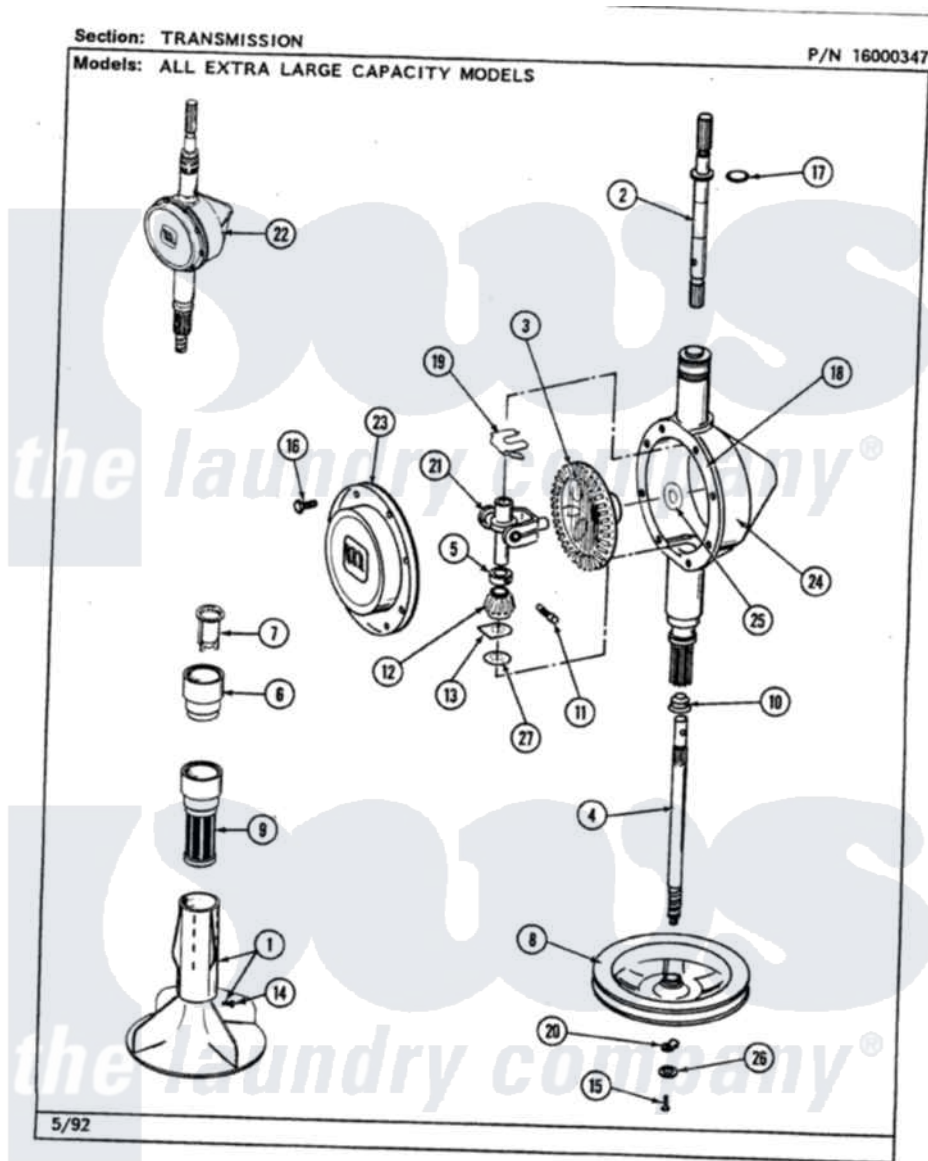

Maytag LAT9800ABL 07 - TRANSMISSION

42

Maytag Residential Maytag LAT9800ABL Washer Parts Parts Diagram 07 - TRANSMISSION
Click on the part number to view part

Item	Original Part Number	Replaced By	Status	Part Description
1	207228			Agitator W/Lock Screw
2	207153	6-2097820		Kit- Shaft
3	206713	6-2067130		Gear- Beve
4	215410	12001450		Ctr Shaft W/Collar Andkeeper- Dp
5	215415		Not Available	COLLAR, LOWER
6	215721			Dispensing Cap
7	215733			Dispensing Cup
8	211059	6-2301530		Pulley
10	206602	207843		Lip Seal Repair Kit
11	Y206629			Pin, Collar
12	215401	W10221114		Pinion
13	215395			Plate, Clutch
14	206478		Not Available	SCREW & WASHER FOR AGITATOR
15	211375	681582		Screw
16	215417		Not Available	SCREW, TRANSMISSION

17	210690		COVER
18	Y058700	675652	Seal, Rubber
19	215581		Adhesive
20	211089		Spring, Agitator Shaft
21	206685	6-2066850	Lug, Stop Pulley
22	206707	6-2097750	Yoke
23	206628		Trans Dee
24	206624	6-2097750	Cover, Transmission
25	215394		Trans Dee
26	211090	22003555	Washer, Bevel Gear
27	211483	6-2114830	Washer, Stop Lug
			Washer- SP