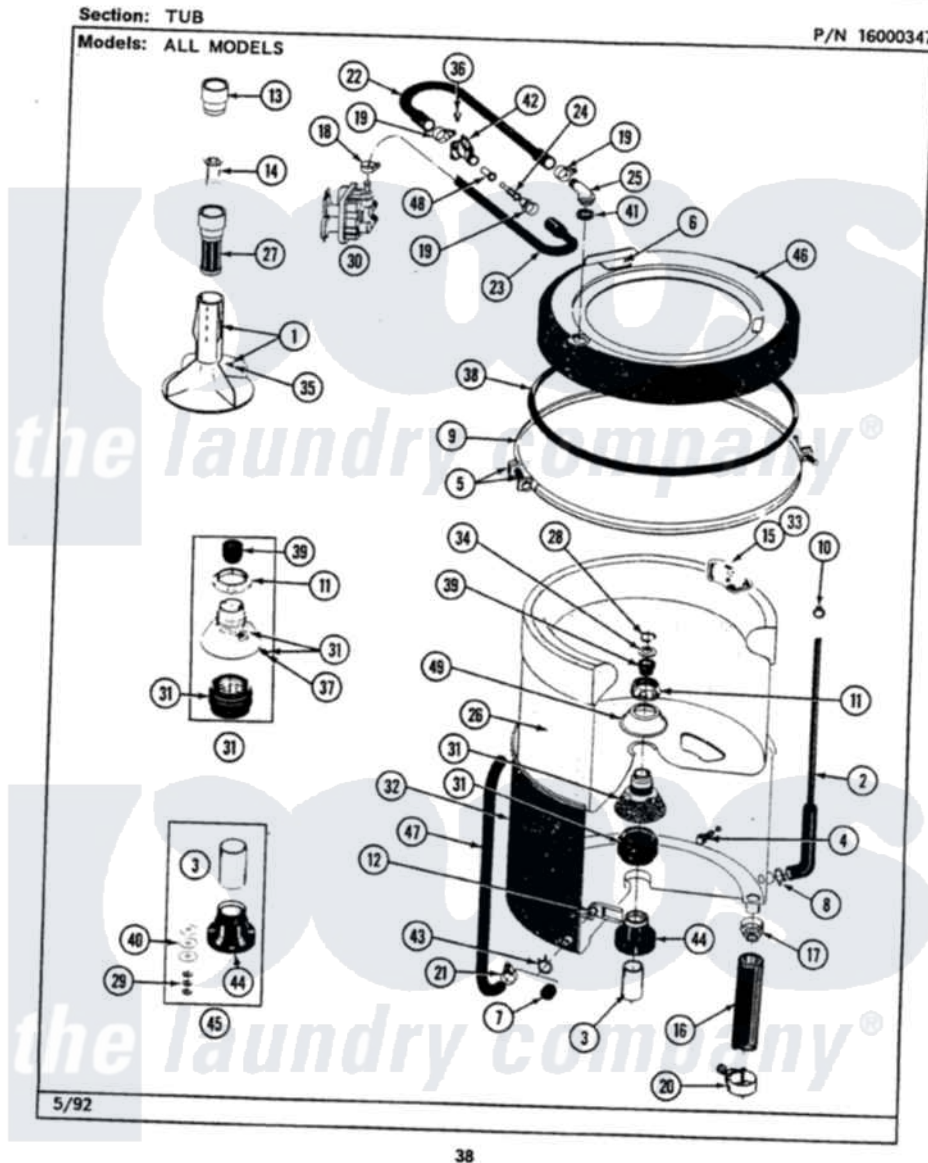

Maytag LAT9800ABL 08 - TUB

Maytag [Residential Maytag LAT9800ABL Washer Parts](#) Parts Diagram 08 - TUB
 Click on the part number to view part

Item	Original Part Number	Replaced By	Status	Part Description
1	207228			Agitator W/Lock Screw
2	212942	22001619		Tube, Water Level Switch
3	211130			Bearing Liner, Tub Bearing
4	200744	W10175939		Bolt
"	205254	W10175938		Bolt
5	205529			Nut And Bolt Kit For Tub Clamp
6	215232			Bumper, Unbalance
8	211641			Clamp, 1-1/16"
9	200846			Clamp - Tub Cover
10	410296	596669		Clamp, Manifold
11	211047	6-2110472		Nut- Clamp
12	214434			Spout, Deflector
13	215721			Dispensing Cap
14	215733			Dispensing Cup
15	207219			Filter, Self-Cleaning
16	213045			Hose, Outer Tub Part Not Used

17	200900	616099	Clamp
18	201575		Clamp, Hose
19	202515	596669	Clamp, Manifold
20	202574	3367052	Clamp, Hose
21	205161	489503	Clamp
22	Y215234		Hose, Injector Fill
23	213013		Hose, Injector
24	213015		Nozzle, Injector
25	215235		Tube, Injector
26	207831	Not Available	TUB, INNER (W/PLUG)
28	Y015667		Retaining Ring
29	Y054867		Washer, Lock
30	205613		Water Valve
31	204012	6-2095720	Mounting S
32	205484		Tub, Outer Part Not Used
34	Y015666		Washer, Retaining -
35	206478	Not Available	SCREW & WASHER FOR AGITATOR
36	312620		Screw, Sems
37	211618	22001423	Set Screw, Mounting Stem
38	211232		Seal, Tub Cover
39	Y0A4298	6-0A57420	Seal- Agitator
40	211100		Washer, Outer Tub
41	215233		Seal For Injector Tube
42	215447		Sleeve For Injector
43	214739	596669	Clamp, Manifold
44	200824	6-2040130	Tub Bearin
45	204013	6-2040130	Tub Bearin
46	206380	Not Available	COVER, TUB
47	214433		Tube, Inlet Part Not Used
48	213016	216201	Nozzle
49	211210		Washer, Clamping Nut