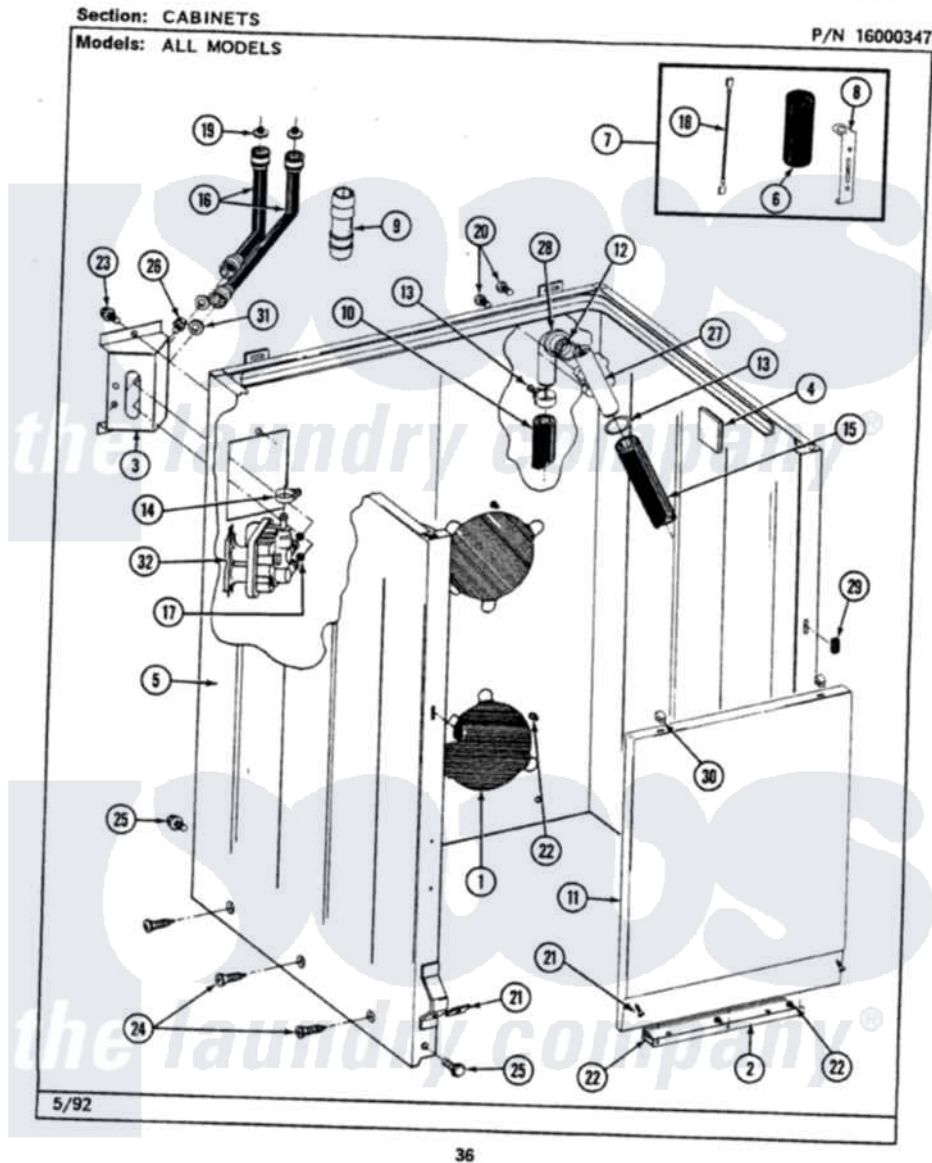

Maytag LAT9800ABW 02 - CABINET

Maytag [Residential Maytag LAT9800ABW Washer Parts](#) Parts Diagram 02 - CABINET
Click on the part number to view part

Item	Original Part Number	Replaced By	Status	Part Description
1	211878		Not Available	PLATE, ACCESS
2	213846			Guard, Belt
3	214812	22002361		Bracket, Water Valve
4	215058			Pad, Cabinet Bumper
5	203319	22203319		Cabinet
6	Y200832			Capacitor
7	206103			Capacitor Kit
8	211149			Clip, Capacitor
9	Y216015			Coupling, Hose
10	Y059149			(7/8" I.D. CARTON OF 50 FT.)
"	216017			Hose, Drain
11	212998		Not Available	PANEL, FRONT (WHT)
12	214765			Gasket, Siphon Break
13	200908	285655		Clamp, Hose
14	201575			Clamp, Hose
15	214767	22001448		Hose, Pump

16	202860		Inlet Hose Assembly
17	214337	96160	Screen
18	203237		No.17 Wire With Terminal
19	200961	12001413	Strainer And Washer Kit
20	Y014874		Screw, Idler Arm And Sleeve
21	204439		Screw And Fstner Assembly
22	211294	90767	Screw, 8A X 3/8 HeX Washer Head Tapping
23	212276	W10116760	Screw
24	213007		Xfor Cabinet See Cabinet, Back
25	213121	3400111	Screw, 12-14 X 5/8
"	213122	27001200	Screw
26	Y313561		Screw----NA
27	206638		Siphon Break
28	Y216016	W10116738	Elbow
29	214376	22002331	Spacer, Front Panel
30	212982	22001650	Fastener, Spring
31	Y013783		Washer, Inlet Hose
32	205613		Water Valve