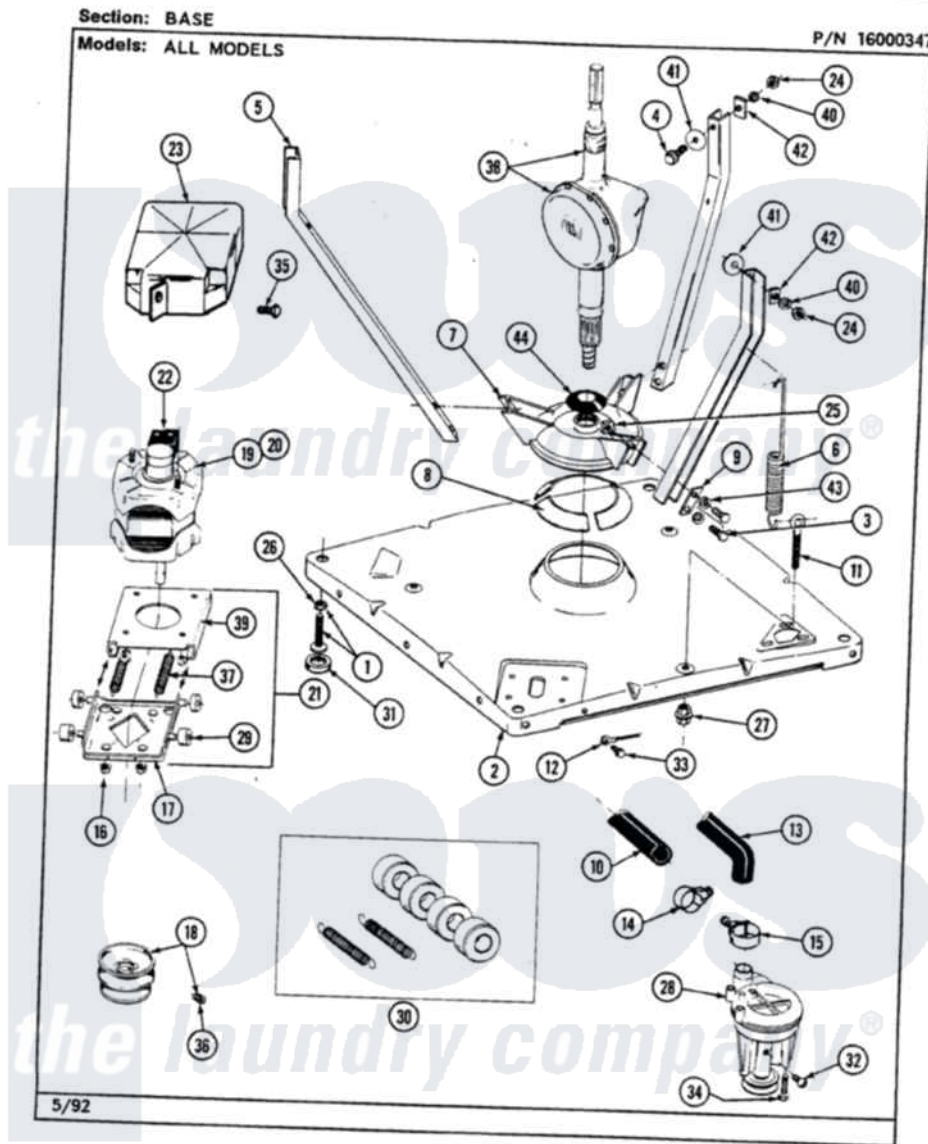

# Maytag LAT9800AGL 01 - BASE

44

Maytag Residential Maytag LAT9800AGL Washer Parts Parts Diagram 01 - BASE  
 Click on the part number to view part

Item	Original Part Number	Replaced By	Status	Part Description
1	Y302699	<a href="#">22003428</a>		Leg, Adjustable
2	<a href="#">203274</a>			Base With Damper Pads
3	<a href="#">Y015627</a>			Screw- Hex
4	205254	<a href="#">W10175938</a>		Bolt
"	200744	<a href="#">W10175939</a>		Bolt
5	<a href="#">213053</a>			Brace, Tub Part Not Used
6	<a href="#">213054</a>			Centering Spring - 3 Used
7	<a href="#">203725</a>			Damper W/Bolt And Clip
8	<a href="#">203956</a>			Damper Pad Kit
9	<a href="#">213073</a>			Washer, Double Brace
10	214767	<a href="#">22001448</a>		Hose, Pump
11	213120	<a href="#">216416</a>		Bolt, Eye/Centering Spring
12	<a href="#">204807</a>			Ground Wire, Supp. Plte To Top Cover
13	<a href="#">213045</a>			Hose, Outer Tub Part Not Used
14	200461	<a href="#">285655</a>		Clamp, Hose