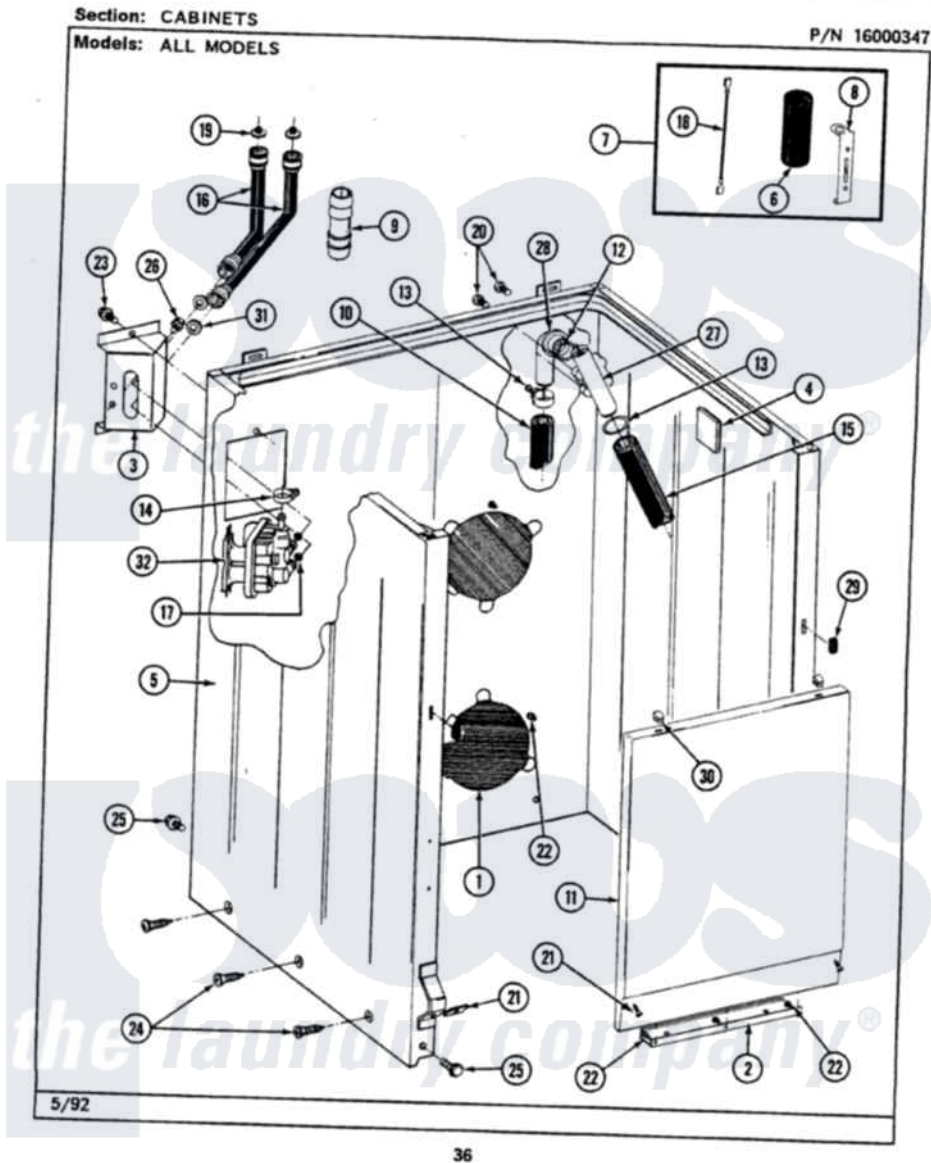

# Maytag LAT9800AGW 02 - CABINET

Maytag [Residential Maytag LAT9800AGW Washer Parts](#) Parts Diagram 02 - CABINET  
 Click on the part number to view part

Item	Original Part Number	Replaced By	Status	Part Description
1	211878		Not Available	PLATE, ACCESS
2	<a href="#">213846</a>			Guard, Belt
3	214812	<a href="#">22002361</a>		Bracket, Water Valve
4	<a href="#">215058</a>			Pad, Cabinet Bumper
5	203319	<a href="#">22203319</a>		Cabinet
6	<a href="#">201101</a>			Capacitor
7	<a href="#">206103</a>			Capacitor Kit
8	<a href="#">211149</a>			Clip, Capacitor
9	<a href="#">Y216015</a>			Coupling, Hose
10	<a href="#">216017</a>			Hose, Drain
"	<a href="#">Y059149</a>			(7/8" I.D. CARTON OF 50 FT.)
11	212998		Not Available	PANEL, FRONT (WHT)
12	<a href="#">214765</a>			Gasket, Siphon Break
13	200908	<a href="#">285655</a>		Clamp, Hose
14	<a href="#">201575</a>			Clamp, Hose
15	214767	<a href="#">22001448</a>		Hose, Pump

16	<a href="#">202860</a>		Inlet Hose Assembly
17	214337	<a href="#">96160</a>	Screen
18	<a href="#">203237</a>		No.17 Wire With Terminal
19	200961	<a href="#">12001413</a>	Strainer And Washer Kit
20	<a href="#">Y014874</a>		Screw, Idler Arm And Sleeve
21	<a href="#">204439</a>		Screw And Fstner Assembly
22	211294	<a href="#">90767</a>	Screw, 8A X 3/8 HeX Washer Head Tapping
23	212276	<a href="#">W10116760</a>	Screw
24	<a href="#">213007</a>		Xfor Cabinet See Cabinet, Back
25	213121	<a href="#">3400111</a>	Screw, 12-14 X 5/8
"	213122	<a href="#">27001200</a>	Screw
26	<a href="#">Y313561</a>		Screw---NA
27	<a href="#">206638</a>		Siphon Break
28	Y216016	<a href="#">W10116738</a>	Elbow
29	214376	<a href="#">22002331</a>	Spacer, Front Panel
30	212982	<a href="#">22001650</a>	Fastener, Spring
31	<a href="#">Y013783</a>		Washer, Inlet Hose
32	Y205684	Not Available	WATER VALVE 240-50