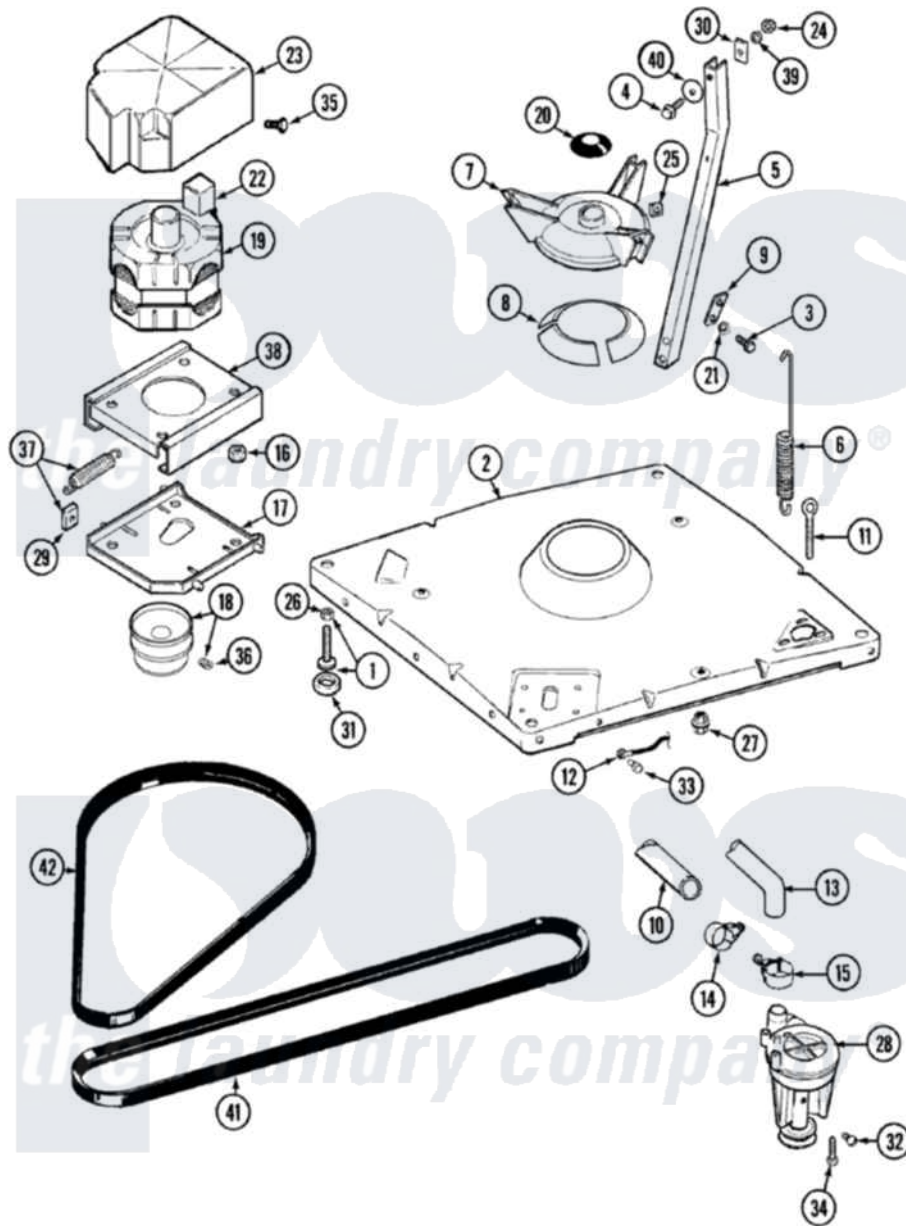

# Maytag LAT9804AAE 01 - BASE

Maytag Residential Maytag LAT9804AAE Washer Parts Parts Diagram 01 - BASE  
 Click on the part number to view part

Item	Original Part Number	Replaced By	Status	Part Description
1	Y302699	<a href="#">22003428</a>		Leg, Adjustable
2	22001172	<a href="#">22002150</a>		Base
3	<a href="#">Y015627</a>			Screw- Hex
4	205254	<a href="#">W10175938</a>		Bolt
"	200744	<a href="#">W10175939</a>		Bolt
5	<a href="#">213053</a>			Brace, Tub Part Not Used
6	<a href="#">22001300</a>			Spring, Centering
7	<a href="#">203725</a>			Damper W/Bolt And Clip
8	<a href="#">203956</a>			Damper Pad Kit
9	<a href="#">213073</a>			Washer, Double Brace
10	214767	<a href="#">22001448</a>		Hose, Pump
11	<a href="#">216416</a>			Bolt, Eye/Centering Spring
12	<a href="#">901220</a>			Ground Wire
13	<a href="#">213045</a>			Hose, Outer Tub Part Not Used
14	202574	<a href="#">3367052</a>		Clamp, Hose
15	202574	<a href="#">3367052</a>		Clamp, Hose