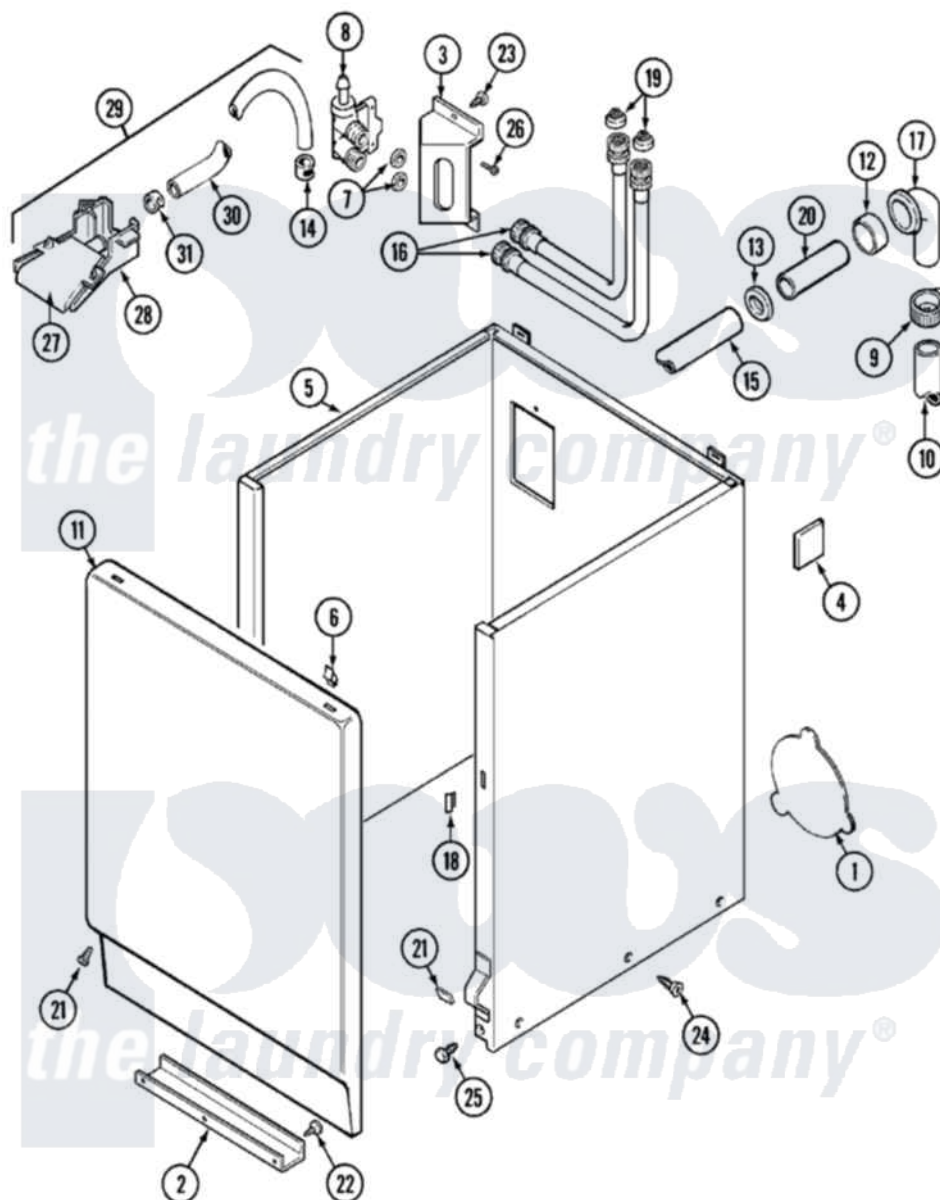

Maytag LAT9804AAE 02 - CABINET

Maytag Residential Maytag LAT9804AAE Washer Parts Parts Diagram 02 - CABINET

Click on the part number to view part

Item	Original Part Number	Replaced By	Status	Part Description
1	211294	90767		Screw, 8A X 3/8 HeX Washer Head Tapping
"	211878		Not Available	PLATE, ACCESS
2	213846			Guard, Belt
3	214812	22002361		Bracket, Water Valve
4	215058			Pad, Cabinet Bumper
5	22001302	22004425		Cabinet White Aspack
6	212982	22001650		Fastener, Spring
7	Y013783			Washer, Inlet Hose
8	214337	96160		Screen
"	22001138			Valve, Water
9	200908	285655		Clamp, Hose
10	Y059149			(7/8" I.D. CARTON OF 50 FT.)
"	216017			Hose, Drain
11	22001144			Damper, Sound
"	22001143			Damper, Sound

"	216078	Not Available	PANEL, FRONT (WHT)
12	214765		Gasket, Siphon Break
13	202574	3367052	Clamp, Hose
14	216169	596669	Clamp, Manifold
15	214767	22001448	Hose, Pump
16	202860		Inlet Hose Assembly
17	Y216016	W10116738	Elbow
18	214376	22002331	Spacer, Front Panel
19	200961	12001413	Strainer And Washer Kit
20	206638		Siphon Break
"	Y014874		Screw, Idler Arm And Sleeve
21	204439		Screw And Fstner Assembly
22	211294	90767	Screw, 8A X 3/8 HeX Washer Head Tapping
23	212276	W10116760	Screw
24	213007		Xfor Cabinet See Cabinet, Back
25	213121	3400111	Screw, 12-14 X 5/8
"	213122	27001200	Screw
26	Y313561		Screw----NA
27	22001187		Injector
28	22001186		Injector
29	22001304		Water Injector Assembly
30	22001190		Hose, Injector
31	216170	489503	Clamp