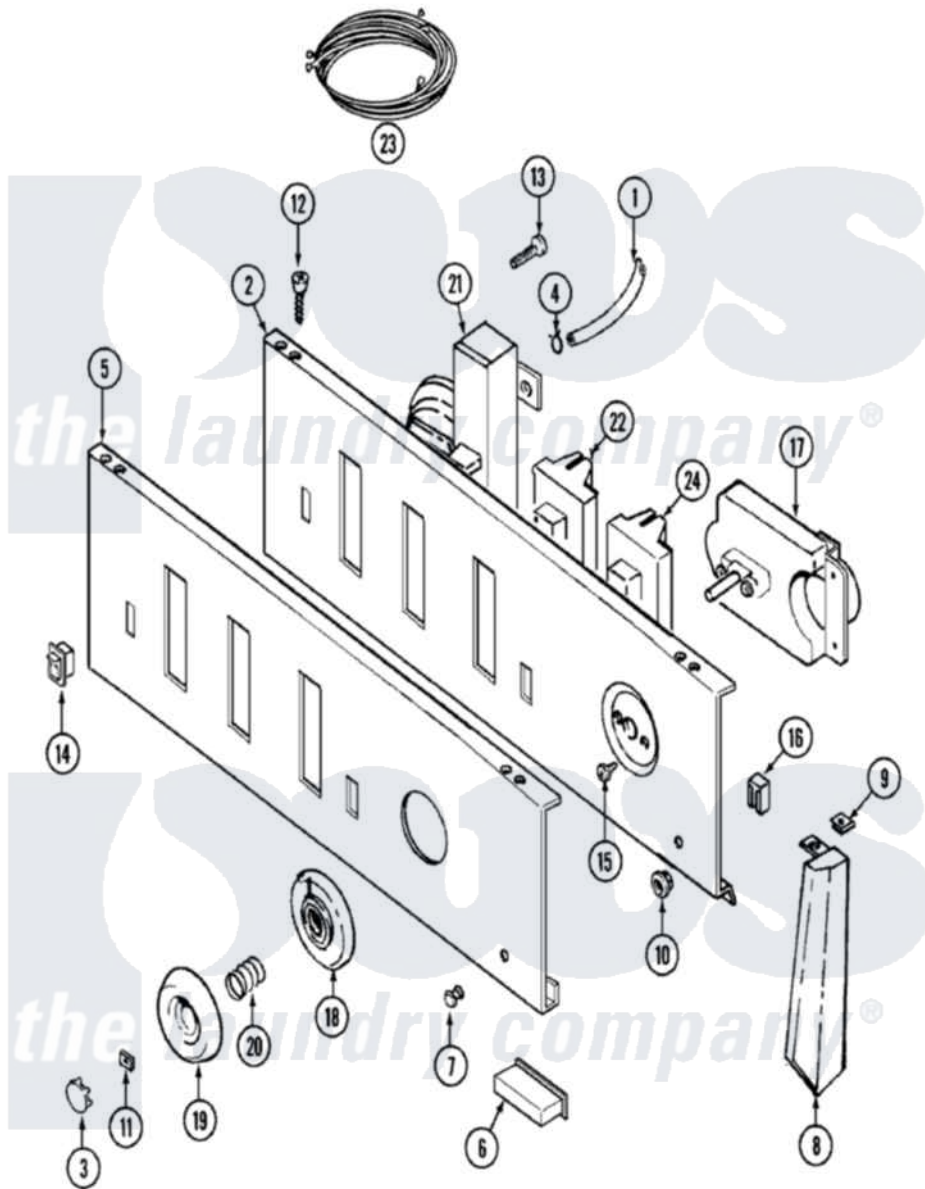

Maytag LAT9804AAE 04 - CONTROL PANEL

Maytag [Residential Maytag LAT9804AAE Washer Parts](#) Parts Diagram 04 - CONTROL PANEL
 Click on the part number to view part

Item	Original Part Number	Replaced By	Status	Part Description
1	22001036	22001619		Tube, Water Level Switch
2	204807			Ground Wire, Supp. Plte To Top Cover
"	22001133			Plate, Support
"	315483	3370225		Screw
3	216250	22001446		Cap, Knob
4	410296	596669		Clamp, Manifold
5	22001339			Panel, Control
6	214897			Pad, Control Panel
7	22001215	7730P011-60		Lens, Indicator Light
8	22001291			End Cap, Control Panel
"	22001289		Not Available	END CAP, CTRL. PNL. (LT-WHT)
"	22001564			Cap, End
"	22001565		Not Available	CAP, END (LT-WHT)
9	214894			Fastener, End Cap
10	214872			Palnut, End Cap Note: Nut,

10	214972		Lamp Holder
11	211605		Bezel, Timer Dial
12	210932		Screw, No.8 X 9/16 Ctsk Note: Screw, Inlet Duct
13	211168	W10139210	Screw, 8-18 X 5/16
14	22001135		Switch, Rocker
15	216412		Screw, Bracket To Timer
16	903115		Lock Light
17	22001023		Timer
18	22001265		Bezel, Timer Knob
19	22001198	Not Available	KNOB, TIMER (WHT)
20	211065		Spring, Index Wheel
21	208286	Not Available	SWITCH, INFINITE (WHT)
22	22001214	Not Available	SWITCH, WATER TEMP. (WHT)
23	22001340		Wire Harness, Main
24	22001212		Switch, Speed