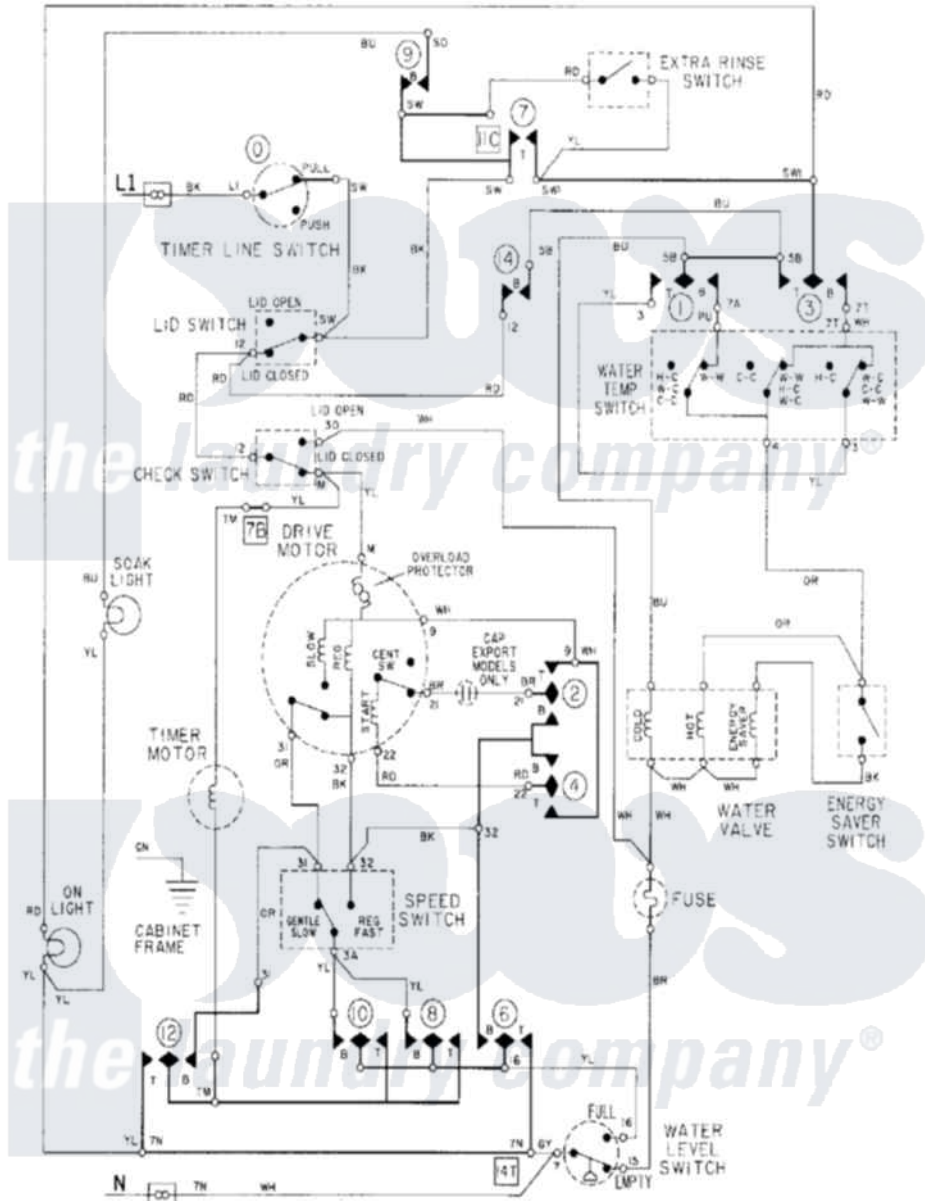

Maytag LAT9804AAE 08 - WIRING INFORMATION

Maytag Residential Maytag LAT9804AAE Washer Parts Parts Diagram 08 - WIRING INFORMATION
 Click on the part number to view part

Item	Original Part Number	Replaced By	Status	Part Description
NI	15001286		Not Available	WIRING INFORMATION