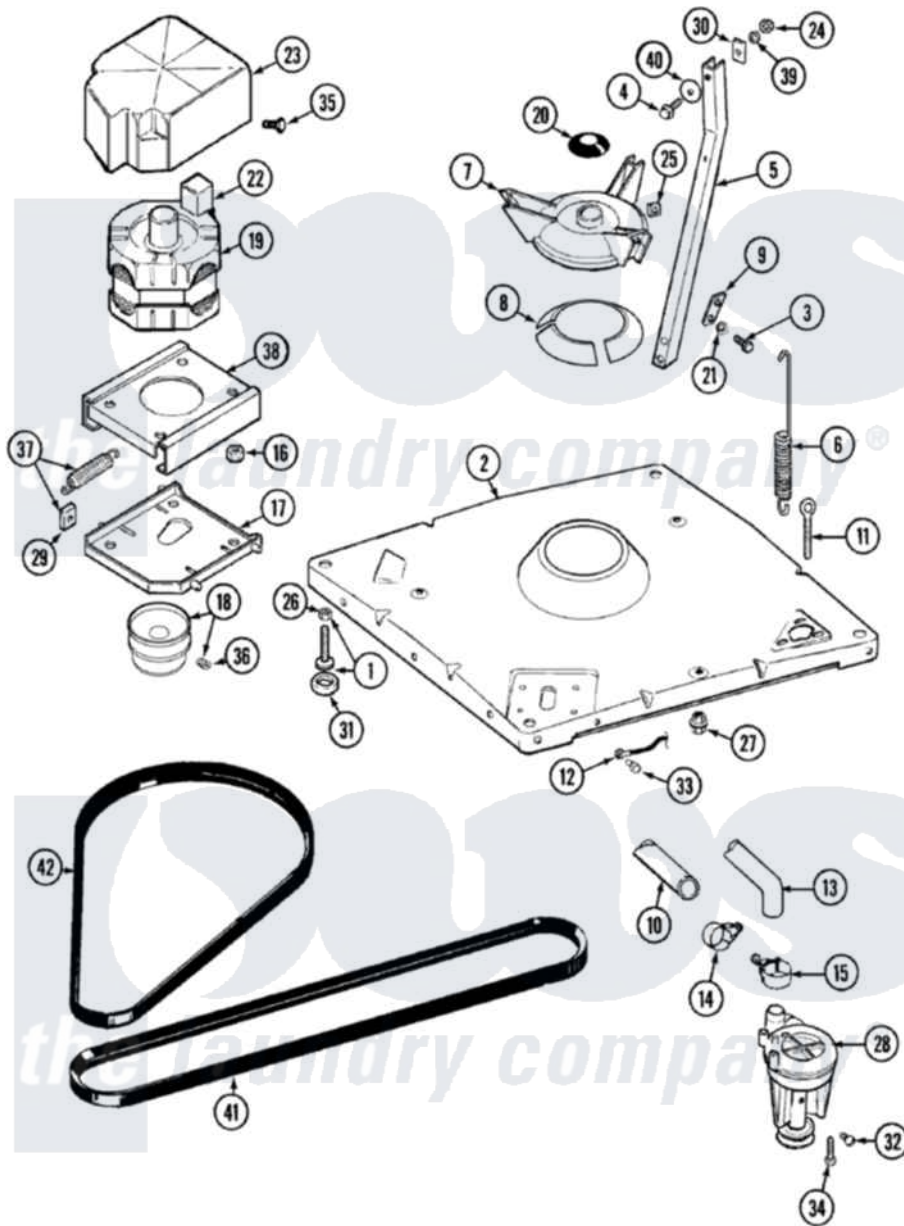

Maytag LAT9804AAL 01 - BASE

Maytag Residential Maytag LAT9804AAL Washer Parts Parts Diagram 01 - BASE
 Click on the part number to view part

Item	Original Part Number	Replaced By	Status	Part Description
1	Y302699	22003428		Leg, Adjustable
2	22001172	22002150		Base
3	Y015627			Screw- Hex
4	205254	W10175938		Bolt
"	200744	W10175939		Bolt
5	213053			Brace, Tub Part Not Used
6	22001300			Spring, Centering
7	203725			Damper W/Bolt And Clip
8	203956			Damper Pad Kit
9	213073			Washer, Double Brace
10	214767	22001448		Hose, Pump
11	216416			Bolt, Eye/Centering Spring
12	901220			Ground Wire
13	213045			Hose, Outer Tub Part Not Used
14	202574	3367052		Clamp, Hose
15	202574	3367052		Clamp, Hose

16	Y311426	3400029	Nut, Adapter Plate
17	22001301		Mount, Motor Lower-Assembly
18	200816	6-2008160	Pulley- MO
19	201807	12002353	Motor-Drve
20	211028	22001586	Deflector, Water
21	911852	486009	Lockwasher
22	206504		Motor External Start Switch
"	205131		Switch, Motor External Start
23	215098		Shield, Motor
24	Y052734		Nut, Carrage Bolts And Bracket
25	Y052785		Nut, Brace To Damper
26	210385		Lock Nut For Adjustable Leg
27	211949		Nut, Adjustment Eyebolt
28	202203	6-2022030	Pump As Pa
29	204998	205000	Roller And Spring Kit 4+Spr
30	212979	Not Available	WASHER, TUB BRACE
31	210684		Foot, Adjustable Leg
32	Y015408	22003235	Screw, Bearing Insert
33	912365	3370225	Screw
34	211880		Screw, HeX Head No.10 X 1/2 Inc
35	213121	3400111	Screw, 12-14 X 5/8
36	Y053241		Set Screw, Motor Pulley
37	205000		Roller And Spring Kit 4+Spr
38	206707	6-2097750	Trans Dee
39	214956		Motor Mount Assembly
40	Y054867		Washer, Lock
41	211100		Washer, Outer Tub