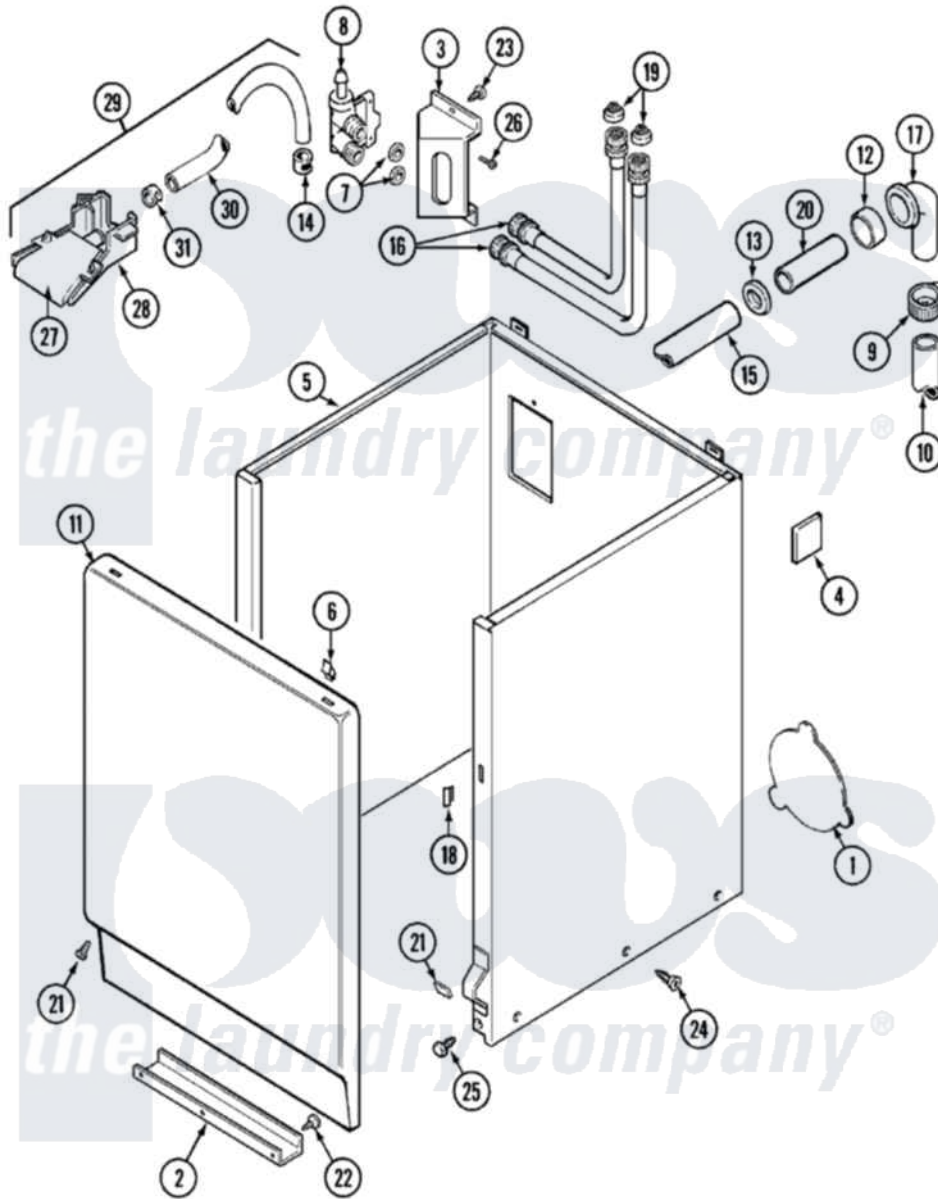

Maytag LAT9804AAL 02 - CABINET

Maytag [Residential Maytag LAT9804AAL Washer Parts](#) Parts Diagram 02 - CABINET
 Click on the part number to view part

Item	Original Part Number	Replaced By	Status	Part Description
1	211294	90767		Screw, 8A X 3/8 HeX Washer Head Tapping
"	211878		Not Available	PLATE, ACCESS
2	213846			Guard, Belt
3	214812	22002361		Bracket, Water Valve
4	215058			Pad, Cabinet Bumper
5	22001303			Cabinet ---NA
6	212982	22001650		Fastener, Spring
7	Y013783			Washer, Inlet Hose
8	214337	96160		Screen
"	22001138			Valve, Water
9	200908	285655		Clamp, Hose
10	Y059149			(7/8" I.D. CARTON OF 50 FT.)
"	216017			Hose, Drain
11	22001144			Damper, Sound
"	22001143			Damper, Sound

"	216078L	Not Available	PANEL, FRONT (ALM) SUB
12	214765		Gasket, Siphon Break
13	202574	3367052	Clamp, Hose
14	216169	596669	Clamp, Manifold
15	214767	22001448	Hose, Pump
16	202860		Inlet Hose Assembly
17	Y216016	W10116738	Elbow
18	214376	22002331	Spacer, Front Panel
19	200961	12001413	Strainer And Washer Kit
20	206638		Siphon Break
"	Y014874		Screw, Idler Arm And Sleeve
21	204439		Screw And Fstner Assembly
22	211294	90767	Screw, 8A X 3/8 HeX Washer Head Tapping
23	212276	W10116760	Screw
24	213007		Xfor Cabinet See Cabinet, Back
25	213121	3400111	Screw, 12-14 X 5/8
"	213122	27001200	Screw
26	Y313561		Screw----NA
27	22001187		Injector
28	22001186		Injector
29	22001304		Water Injector Assembly
30	22001190		Hose, Injector
31	216170	489503	Clamp