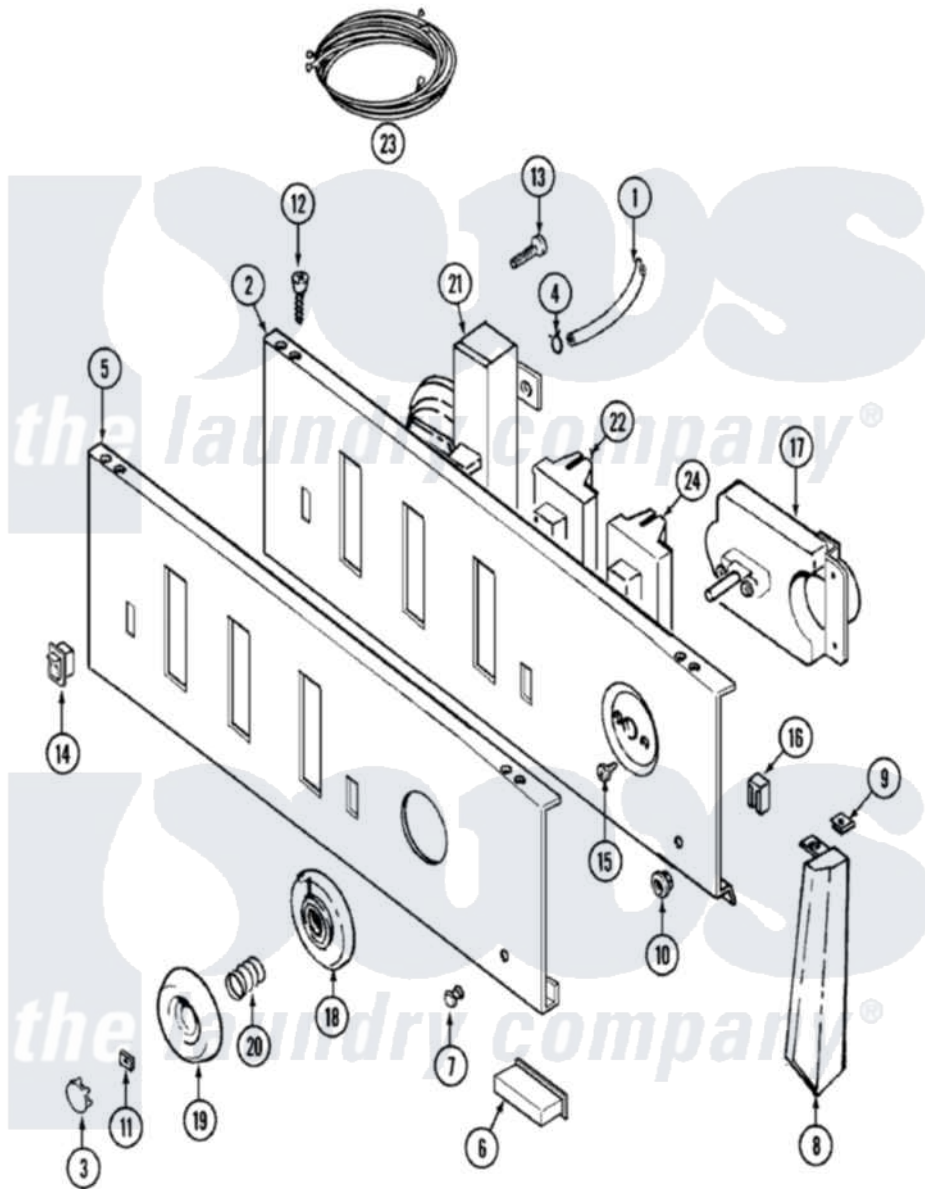

Maytag LAT9804AAL 04 - CONTROL PANEL

Maytag [Residential Maytag LAT9804AAL Washer Parts](#) Parts Diagram 04 - CONTROL PANEL
 Click on the part number to view part

Item	Original Part Number	Replaced By	Status	Part Description
1	22001036	22001619		Tube, Water Level Switch
2	315483	3370225		Screw
"	204807			Ground Wire, Supp. Plte To Top Cover
"	22001133			Plate, Support
3	216193		Not Available	CAP, TIMER KNOB (BLK)
4	410296	596669		Clamp, Manifold
5	22001013		Not Available	PANEL, CONTROL (BLK)
6	214897			Pad, Control Panel
7	22001215	7730P011-60		Lens, Indicator Light
8	22001288			End Cap, Control Panel
"	22001290			End Cap, Control Panel
9	214894			Fastener, End Cap
10	214872			Palnut, End Cap Note: Nut, Lamp Holder
11	211605			Bezel, Timer Dial
12	311728	210022		Screw, No.8 X 9/16 Ctsk Note:

12	214120	21032		Screw, Inlet Duct
13	211168	W10139210		Screw, 8-18 X 5/16
14	22001134	22001135		Switch, Rocker
15	216412			Screw, Bracket To Timer
16	903115			Lock Light
17	22001023			Timer
18	22001264		Not Available	BEZEL, TIMER KNOB (BLK)
19	215828			Knob, Timer
20	211065			Spring, Index Wheel
21	208285		Not Available	SWITCH, INFINITE (BLK) SUB
22	22001209		Not Available	SWITCH, TEMPERATURE (BLK) OB
23	22001340			Wire Harness, Main
24	22001211			Switch, Speed