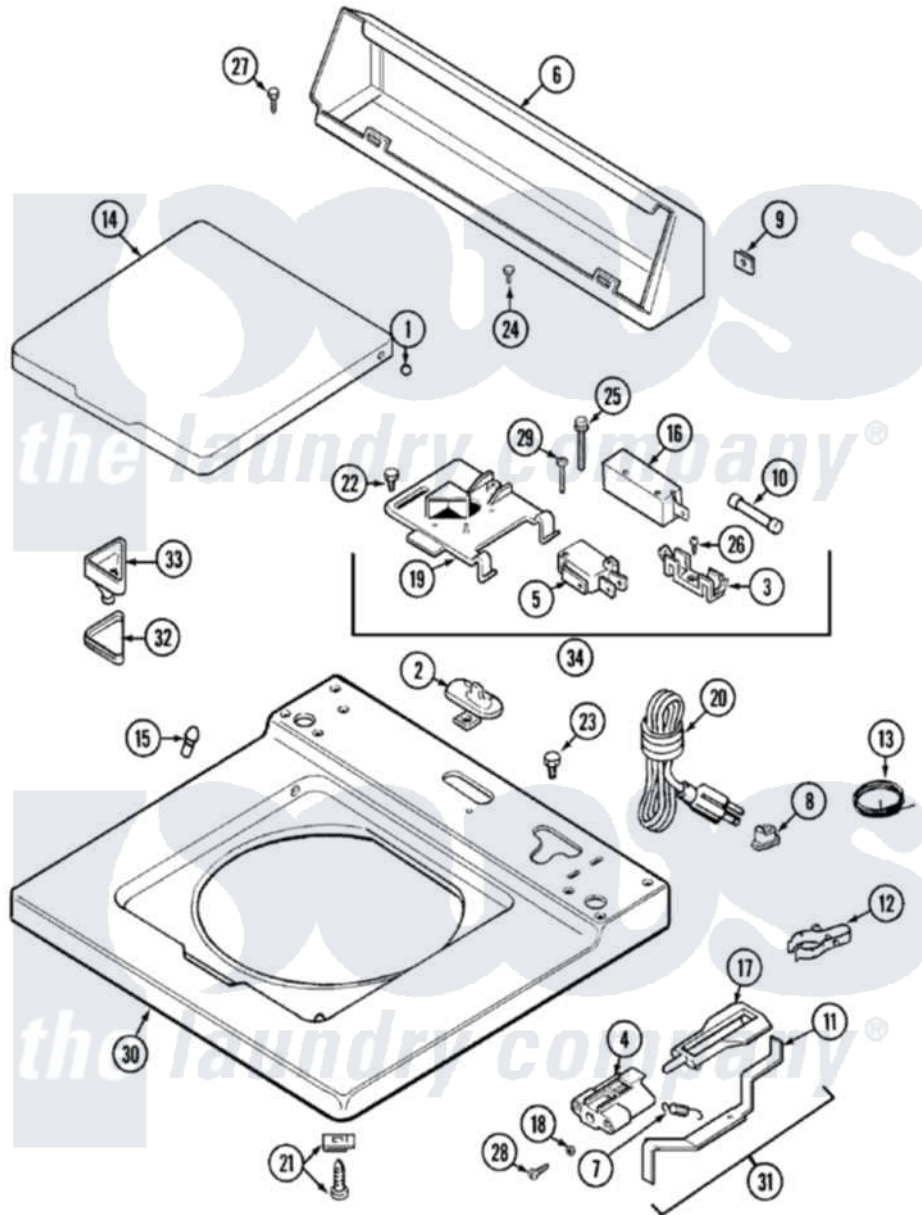

Maytag LAT9804AAL 05 - TOP

Maytag [Residential Maytag LAT9804AAL Washer Parts](#) Parts Diagram 05 - TOP
 Click on the part number to view part

Item	Original Part Number	Replaced By	Status	Part Description
1	211726			Hinge, Ball Lid
2	207159	489355		Screw, 8 X 1/2
"	22001298			Cap, Top Cover
3	207167			Block, Fuse
4	216256		Not Available	BRACKET, UNBALANCE
5	207166			Switch, Check
6	205635L		Not Available	CONSOLE (ALM)
7	213720			Spring, Lid Switch
8	211881			Grommet, Cord Part Not Used-Gas Models Only
9	215075			Fastener, Control Panel To Console
10	207168	22001682		Switch Assembly, Lid W/4amp Fuse
11	22001136			Lever, Unbalance
12	301548			Clamp, Ground Wire
13	311155			Ground Wire And Clamp

14	22001029	Not Available	LID (CANADA-ALM)---NA
"	22001207	Not Available	LID W/LEGEND (ALM)---NA
15	212716		Bumper, Lid
16	205415	279347	Switch-Lid
17	216255		Plunger, Lid Switch
18	211500		Washer, Bracket To Top Cover
19	Y215699	22001678	Bracket, Switch And Fuse
20	208194	22003062	Cord, Power
21	204445		Screw And Fastener Assembly
22	207159	489355	Screw, 8 X 1/2
23	315483	3370225	Screw
24	216423	3370225	Screw
25	213501		Screw, No.6-20 X 1-1/8 Inch
26	Y311711		Screw, Fuse Block
27	Y313559		Screw
28	910182	25-7809	Screw, No.6-20 1/2 Flthd Torx
29	22001352		Screw, Check Switch
30	22001120		Top, Main ----NA
31	22001311		Unbalance Lever Assembly
32	215374	Not Available	GASKET FOR BLEACH CUP
33	22001200	22001008	Cup, Bleach
34	207176	22001682	Switch Assembly, Lid W/4amp Fuse