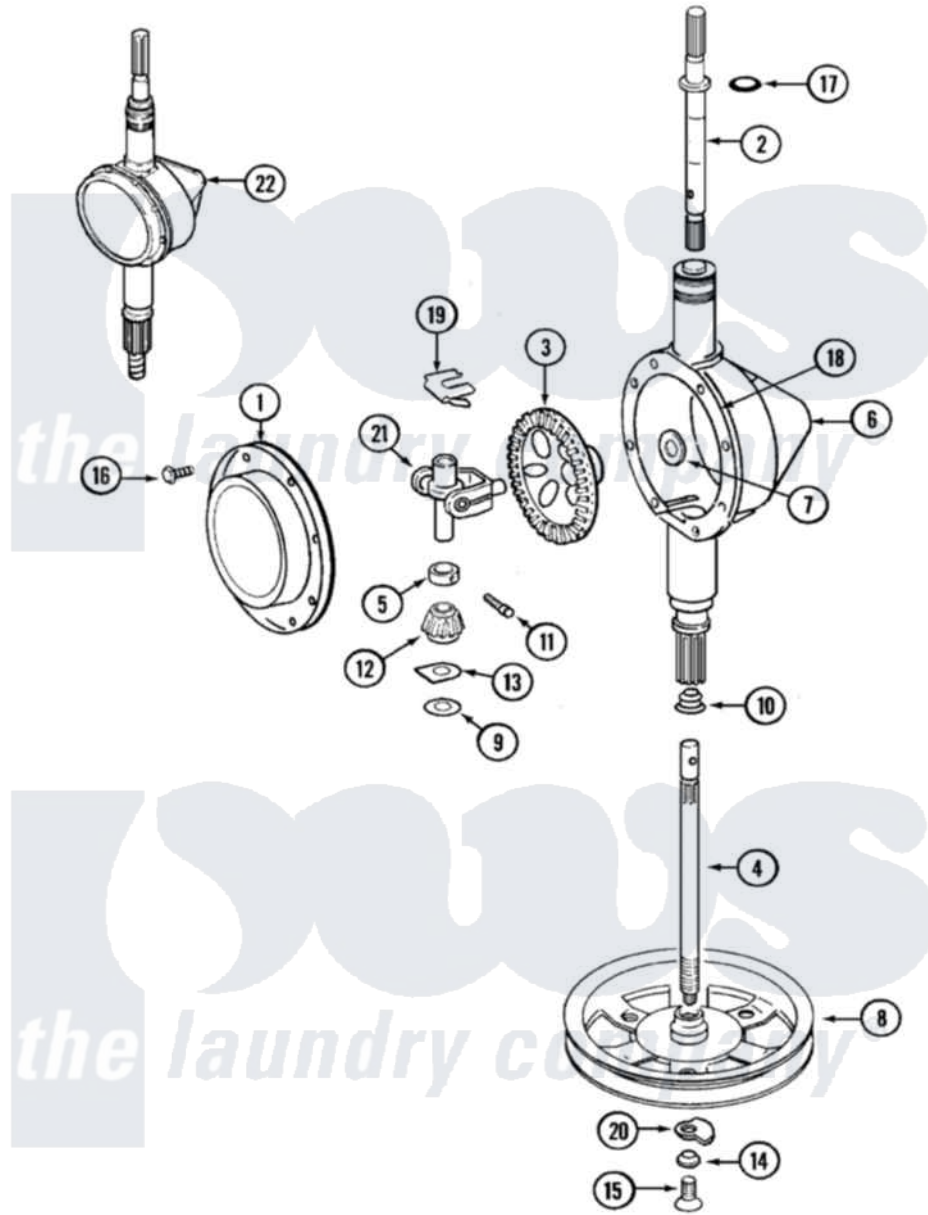

Maytag LAT9804AAL 06 - TRANSMISSION

Maytag Residential Maytag LAT9804AAL Washer Parts Parts Diagram 06 - TRANSMISSION
 Click on the part number to view part

Item	Original Part Number	Replaced By	Status	Part Description
1	206628			Cover, Transmission
2	207153	6-2097820		Kit- Shaft
3	206713	6-2067130		Gear- Beve
4	215410	12001450		Ctr Shaft W/Collar Andkeeper- Dp
5	215415		Not Available	COLLAR, LOWER
6	206624	6-2097750		Trans Dee
7	215394			Washer, Bevel Gear
8	211059	6-2301530		Pulley
9	211483	6-2114830		Washer- SP
10	206602	207843		Lip Seal Repair Kit
11	Y206629			Pin, Collar
12	215401	W10221114		Pinion
13	215395			Plate, Clutch
14	211090	22003555		Washer, Stop Lug
15	211375	681582		Screw
				SCREW, TRANSMISSION

16	215417	Not Available	SCREW, TRANSMISSION COVER
17	210690		Seal, Rubber
18	Y058700	675652	Adhesive
19	215581		Spring, Agitator Shaft
20	211089		Lug, Stop Pulley
21	206685	6-2066850	Yoke
22	206707	6-2097750	Trans Dee