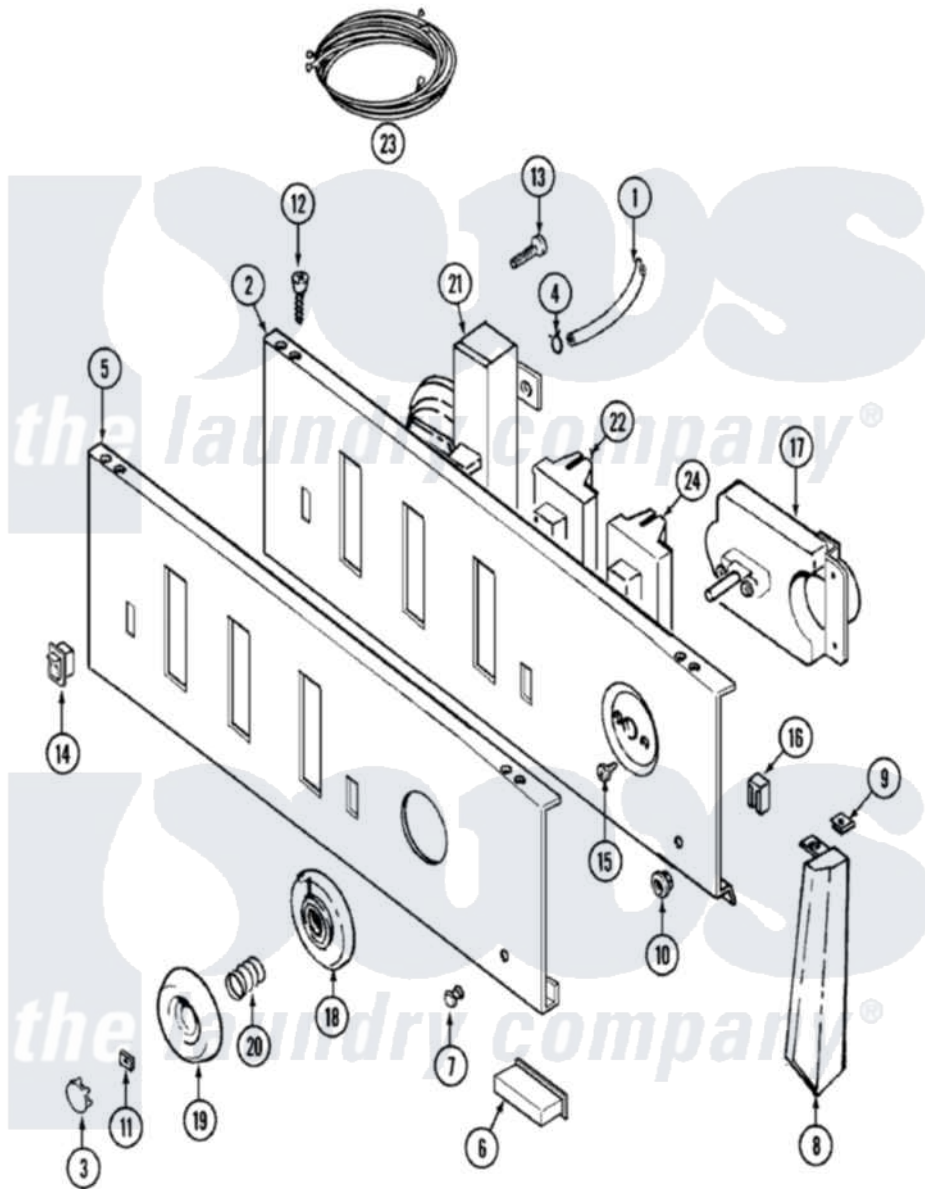

Maytag LAT9804AAM 04 - CONTROL PANEL

Maytag [Residential Maytag LAT9804AAM Washer Parts](#) Parts Diagram 04 - CONTROL PANEL
 Click on the part number to view part

Item	Original Part Number	Replaced By	Status	Part Description
1	22001036	22001619		Tube, Water Level Switch
2	22001133			Plate, Support
"	315483	3370225		Screw
"	204807			Ground Wire, Supp. Plte To Top Cover
3	216424		Not Available	CAP, KNOB (ALM)
4	410296	596669		Clamp, Manifold
5	22001453		Not Available	PANEL, CONTROL (ALM)
6	214897			Pad, Control Panel
7	22001215	7730P011-60		Lens, Indicator Light
8	22001566	22001293		End Cap, Control Panel
"	22001292	22001567		Cap, End
"	22001567			Cap, End
"	22001293			End Cap, Control Panel
9	214894			Fastener, End Cap
10	214872			Palnut, End Cap Note: Nut, Lamp Holder

11	211605		Bezel, Timer Dial
12	210932		Screw, No.8 X 9/16 Ctsk Note: Screw, Inlet Duct
13	211168	W10139210	Screw, 8-18 X 5/16
14	22001282	22001135	Switch, Rocker
15	216412		Screw, Bracket To Timer
16	903115		Lock Light
17	22001023		Timer
18	22001266	Not Available	BEZEL, TIMER KNOB (ALM)
19	22001199	Not Available	KNOB ASSY. (ALM)
20	211065		Spring, Index Wheel
21	22001454	Not Available	SWITCH, INFINITE (ALM)
22	22001455	Not Available	SWITCH, WATER TEMP. (ALM)
23	22001340		Wire Harness, Main
24	22001456		Switch, Speed