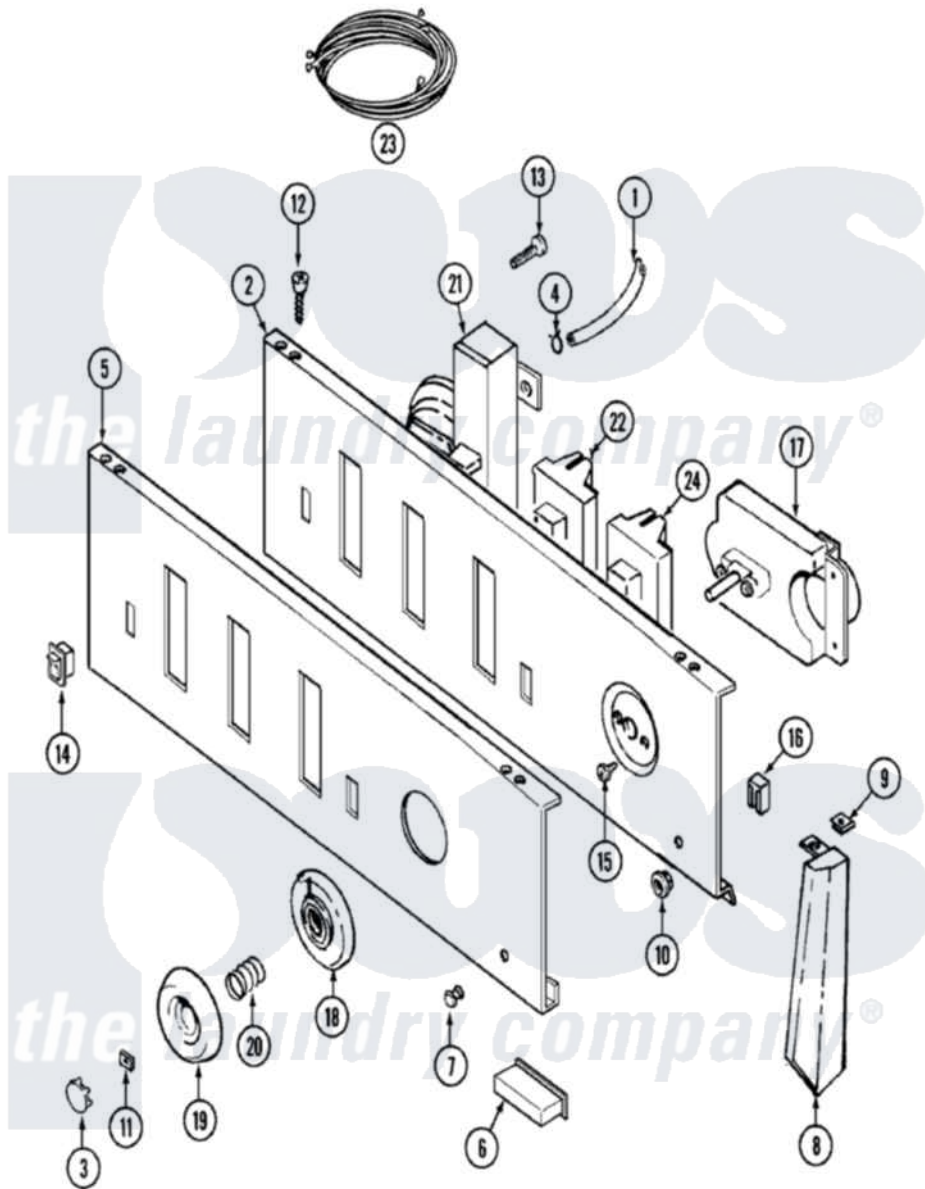

Maytag LAT9804ABE 04 - CONTROL PANEL

Maytag [Residential Maytag LAT9804ABE Washer Parts](#) Parts Diagram 04 - CONTROL PANEL
 Click on the part number to view part

Item	Original Part Number	Replaced By	Status	Part Description
1	22001036	22001619		Tube, Water Level Switch
2	315483	3370225		Screw
"	204807			Ground Wire, Supp. Plte To Top Cover
"	22001133			Plate, Support
3	216250	22001446		Cap, Knob
4	410296	596669		Clamp, Manifold
5	22001339			Panel, Control
6	214897			Pad, Control Panel
7	22001215	7730P011-60		Lens, Indicator Light
8	22001291			End Cap, Control Panel
"	22001289		Not Available	END CAP, CTRL. PNL. (LT-WHT)
9	214894			Fastener, End Cap
10	214872			Palnut, End Cap Note: Nut, Lamp Holder
11	211605			Bezel, Timer Dial

12	210932		Screw, No.8 X 9/16 Ctsk Note: Screw, Inlet Duct
13	211168	W10139210	Screw, 8-18 X 5/16
14	22001135		Switch, Rocker
15	216412		Screw, Bracket To Timer
16	903115		Lock Light
17	22001023		Timer
18	22001265		Bezel, Timer Knob
19	22001198	Not Available	KNOB, TIMER (WHT)
20	211065		Spring, Index Wheel
21	208286	Not Available	SWITCH, INFINITE (WHT)
22	22001214	Not Available	SWITCH, WATER TEMP. (WHT)
23	22001340		Wire Harness, Main
24	22001212		Switch, Speed
25	22001095	Not Available	MANUAL, USE & CARE