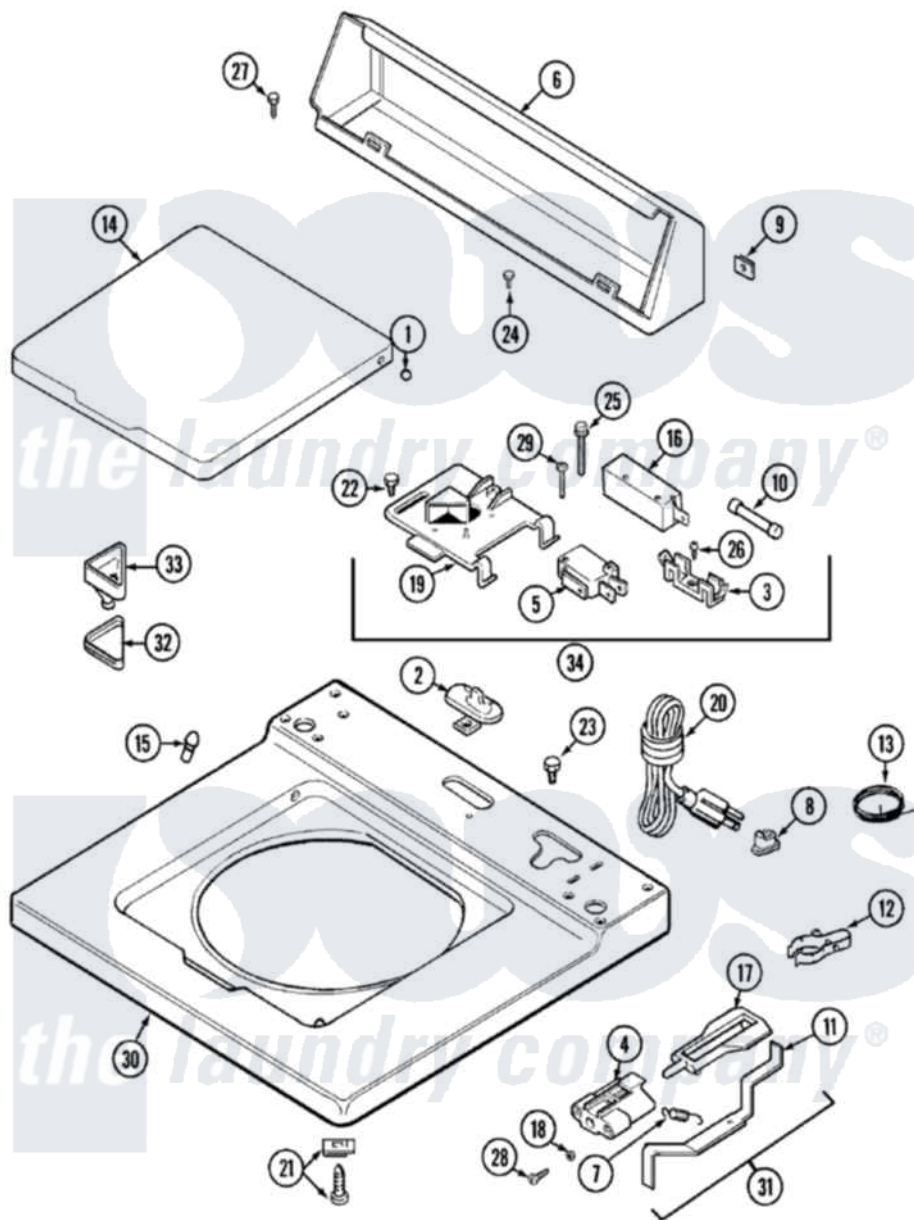

Maytag LAT9804ABE 05 - TOP

Maytag [Residential Maytag LAT9804ABE Washer Parts](#) Parts Diagram 05 - TOP
 Click on the part number to view part

Item	Original Part Number	Replaced By	Status	Part Description
1	211726			Hinge, Ball Lid
2	207159	489355		Screw, 8 X 1/2
"	22001298			Cap, Top Cover
3	207167			Block, Fuse
4	216256		Not Available	BRACKET, UNBALANCE
5	207166			Switch, Check
6	205635			Console
7	213720			Spring, Lid Switch
8	211881			Grommet, Cord Part Not Used-Gas Models Only
9	215075			Fastener, Control Panel To Console
10	207168	22001682		Switch Assembly, Lid W/4amp Fuse
11	22001136			Lever, Unbalance
12	301548			Clamp, Ground Wire
13	311155			Ground Wire And Clamp

14	22001028	22001893	Lid
15	212716		Bumper, Lid
16	205415	279347	Switch-Lid
17	216255		Plunger, Lid Switch
18	211500		Washer, Bracket To Top Cover
19	Y215699	22001678	Bracket, Switch And Fuse
20	208194	22003062	Cord, Power
21	204445		Screw And Fastener Assembly
22	207159	489355	Screw, 8 X 1/2
23	315483	3370225	Screw
24	216423	3370225	Screw
25	213501		Screw, No.6-20 X 1-1/8 Inch
26	Y311711		Screw, Fuse Block
27	Y313559		Screw
28	910182	25-7809	Screw, No.6-20 1/2 Flthd Torx
29	22001352		Screw, Check Switch
30	22001119		Top, Main
31	22001311		Unbalance Lever Assembly
32	215374	Not Available	GASKET FOR BLEACH CUP
33	22001202	22001006	Cup, Bleach
34	207176	22001682	Switch Assembly, Lid W/4amp Fuse