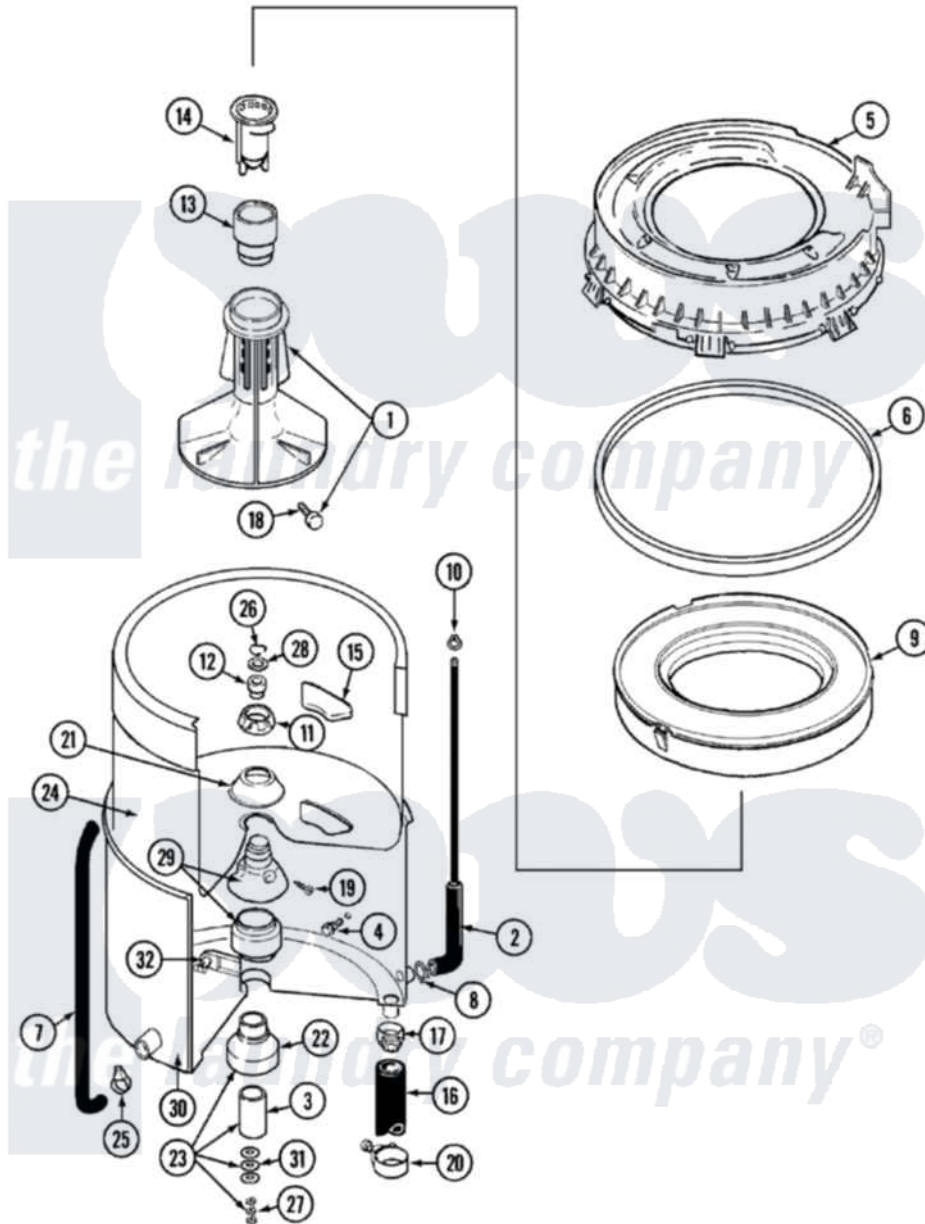

Maytag LAT9804ABE 07 - TUB

Maytag [Residential Maytag LAT9804ABE Washer Parts](#) Parts Diagram 07 - TUB
 Click on the part number to view part

Item	Original Part Number	Replaced By	Status	Part Description
1	207228			Agitator W/Lock Screw
2	22001036	22001619		Tube, Water Level Switch
3	211130			Bearing Liner, Tub Bearing
4	200744	W10175939		Bolt
"	205254	W10175938		Bolt
5	22001299			Tub Cover And Gasket Assembly
6	Y22001201	22001007		Gasket, Cover To Tub
7	22001320			Tube, Bleach
8	211641			Clamp, 1-1/16"
9	22001142			Ring, Balance
10	410296	596669		Clamp, Manifold
11	211047	6-2110472		Nut- Clamp
12	Y0A4298	6-0A57420		Seal- Agitator
13	22001295			Housing, Dispenser
14	22001294			Cup, Dispensing
15	207219			Filter, Self-Cleaning

16	213045		Hose, Outer Tub Part Not Used
17	201011	285655	Clamp, Hose
18	206478		Not Available
19	211618	22001423	Set Screw, Mounting Stem
20	202574	3367052	Clamp, Hose
21	211210		Washer, Clamping Nut
22	200824	6-2040130	Tub Bearin
23	204013	6-2040130	Tub Bearin
24	22001139		Tub, Inner
25	205161	489503	Clamp
26	Y015667		Retaining Ring
27	Y054867		Washer, Lock
28	Y015666		Washer, Retaining -
29	204012	6-2095720	Mounting S
30	22001114		Not Available
31	211100		TUB, OUTER (EX. LARGE)
32	214434		Washer, Outer Tub
			Spout, Deflector