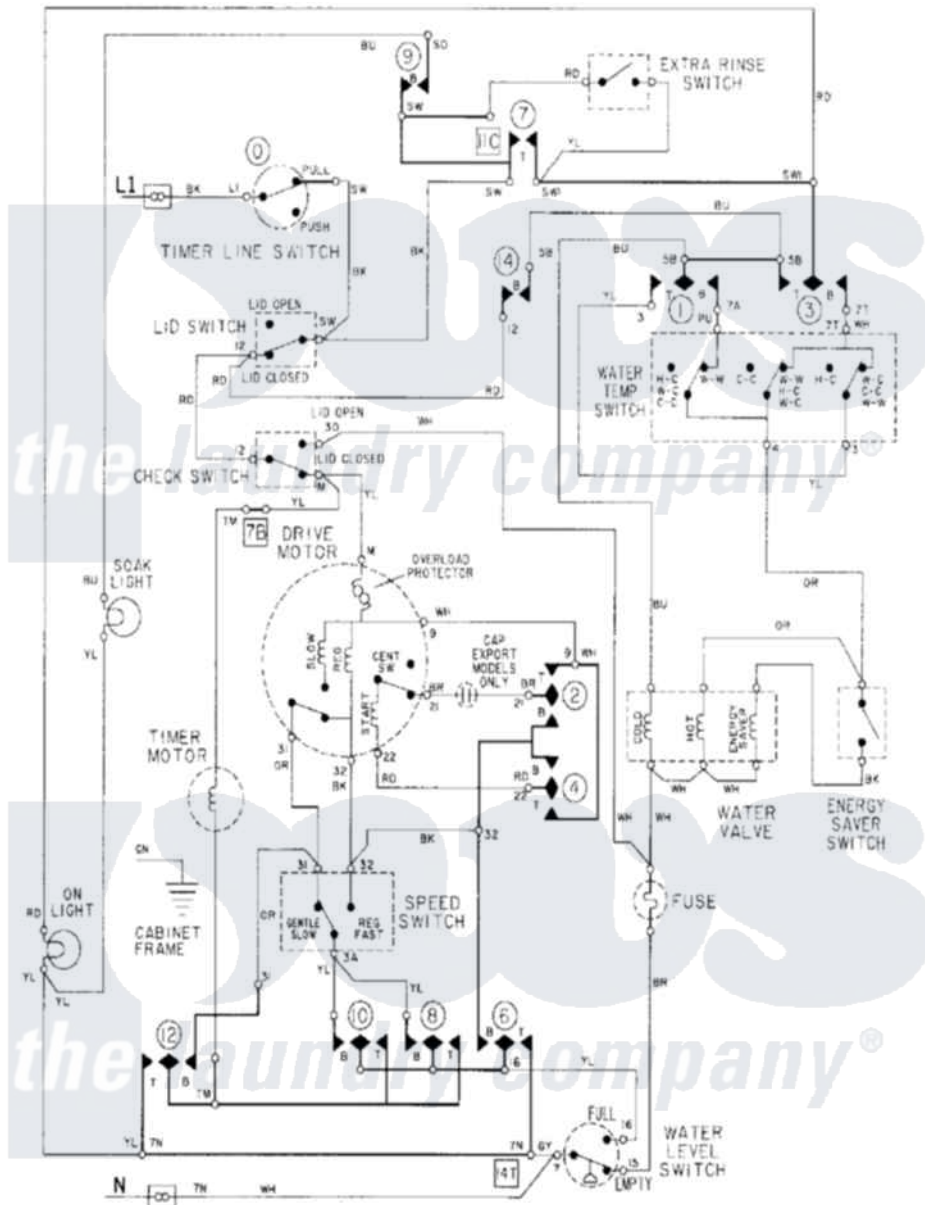

Maytag LAT9804ABE 08 - WIRING INFORMATION

Maytag Residential Maytag LAT9804ABE Washer Parts Parts Diagram 08 - WIRING INFORMATION
 Click on the part number to view part

Item	Original Part Number	Replaced By	Status	Part Description
NI	15001286		Not Available	WIRING INFORMATION