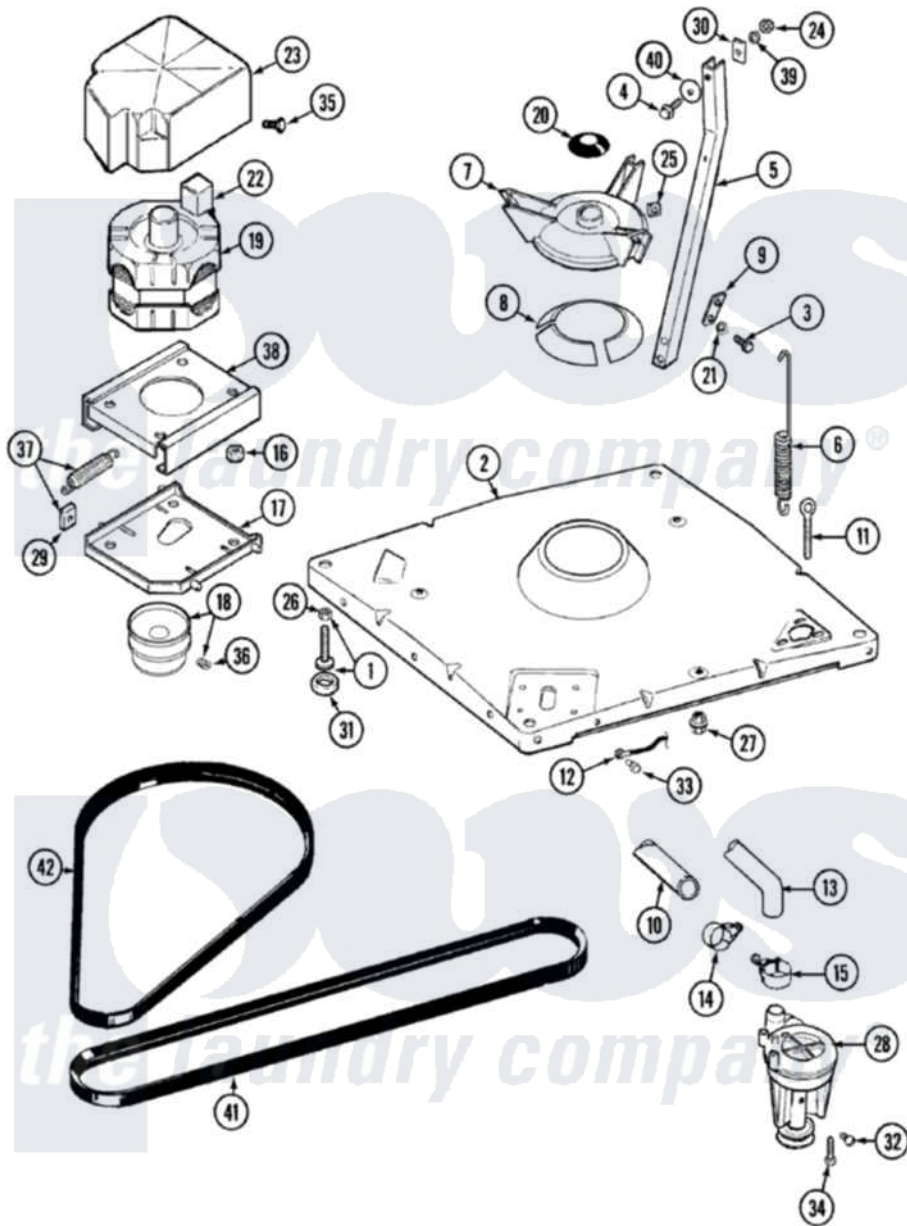

Maytag LAT9806AAE 01 - BASE (9806)

Maytag Residential Maytag LAT9806AAE Washer Parts Parts Diagram 01 - BASE (9806)
 Click on the part number to view part

Item	Original Part Number	Replaced By	Status	Part Description
1	Y302699	22003428		Leg, Adjustable
2	22001172	22002150		Base
3	Y015627			Screw- Hex
4	205254	W10175938		Bolt
"	200744	W10175939		Bolt
5	213053			Brace, Tub Part Not Used
6	22001300			Spring, Centering
7	203725			Damper W/Bolt And Clip
8	203956			Damper Pad Kit
9	213073			Washer, Double Brace
10	22001816			Hose, Drain
11	216416			Bolt, Eye/Centering Spring
12	901220			Ground Wire
13	213045			Hose, Outer Tub Part Not Used
14	22001820	285655		Clamp, Hose
15	22001640	285655		Clamp, Hose

16	Y311426	3400029	Nut, Adapter Plate
17	22001835	Not Available	PAD, MOTOR
"	22001301		Mount, Motor Lower-Assembly
18	200816	6-2008160	Pulley- MO
19	201807	12002353	Motor-Drve
20	22001586		Deflector, Water
21	911852	486009	Lockwasher
22	205131		Switch, Motor External Start
"	206504		Motor External Start Switch
23	215098		Shield, Motor
24	Y052734		Nut, Carrage Bolts And Bracket
25	Y052785		Nut, Brace To Damper
26	210385		Lock Nut For Adjustable Leg
27	211949		Nut, Adjustment Eyebolt
28	22001836	Not Available	FLAP, PUMP
"	202203	6-2022030	Pump As Pa
29	204998	205000	Roller And Spring Kit 4+Spr
30	212979	Not Available	WASHER, TUB BRACE
31	210684		Foot, Adjustable Leg
32	Y015408	22003235	Screw, Bearing Insert
33	Y705026	3370225	Screw
34	211880		Screw, HeX Head No.10 X 1/2 Inc
35	213121	3400111	Screw, 12-14 X 5/8
36	Y053241		Set Screw, Motor Pulley
37	205000		Roller And Spring Kit 4+Spr
38	214956		Motor Mount Assembly
39	Y054867		Washer, Lock
40	211100		Washer, Outer Tub
41	211124		Part Not Used
42	211125		V Belt, DriVe Pulley