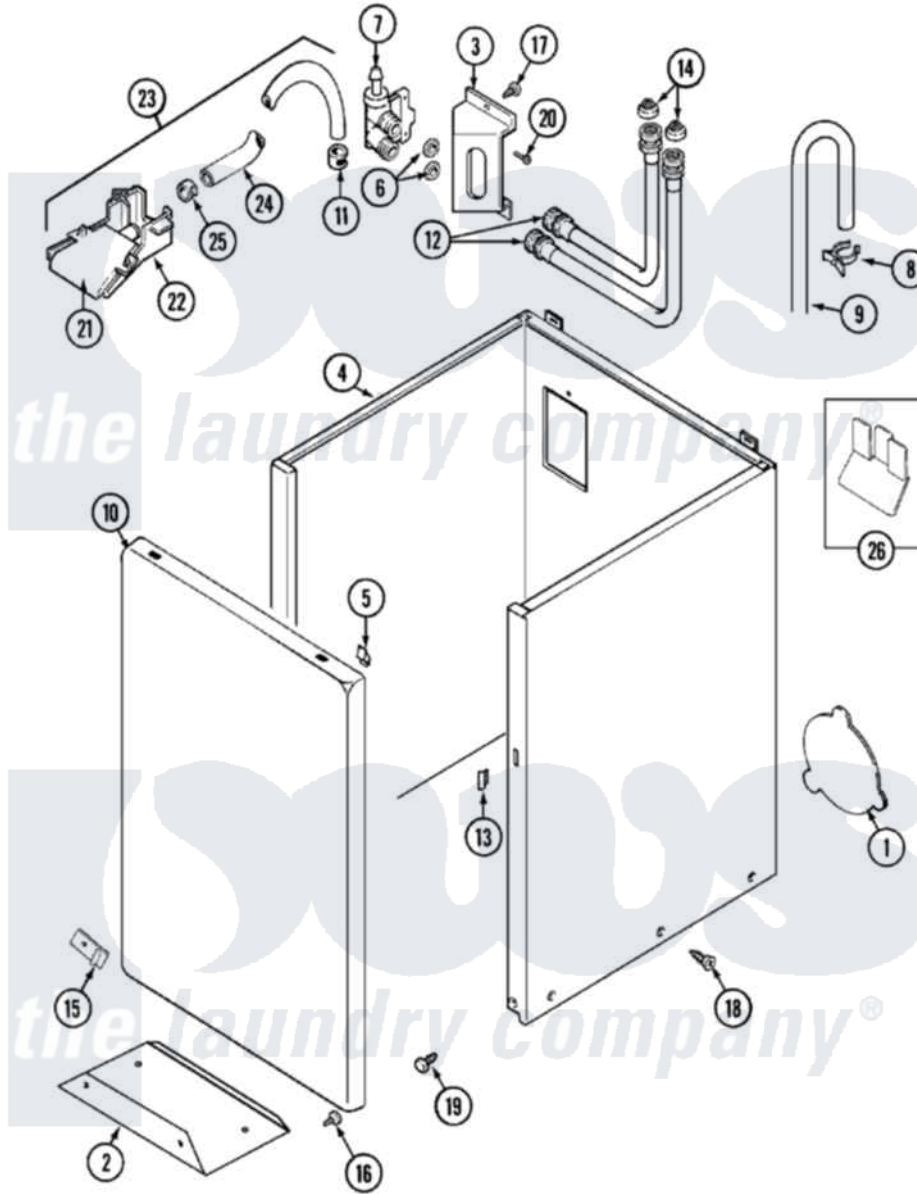

# Maytag LAT9806AAE 02 - CABINET(9806)

Maytag Residential Maytag LAT9806AAE Washer Parts Parts Diagram 02 - CABINET(9806)  
 Click on the part number to view part

Item	Original Part Number	Replaced By	Status	Part Description
1	22001683	<a href="#">22002924</a>		Plate, Access
"	211878		Not Available	PLATE, ACCESS
2	<a href="#">213846</a>			Guard, Belt
3	22003217	<a href="#">3370225</a>		Screw
"	214812	<a href="#">22002361</a>		Bracket, Water Valve
"	<a href="#">22002361</a>			Bracket, Water Valve
4	22002379	<a href="#">22004425</a>		Cabinet White Aspack
"	22001302	<a href="#">22004425</a>		Cabinet White Aspack
5	<a href="#">22001650</a>			Fastener, Spring
6	<a href="#">Y013783</a>			Washer, Inlet Hose
7	<a href="#">22002360</a>			Valve, Water
"	214337	<a href="#">96160</a>		Screen
"	<a href="#">22001138</a>			Valve, Water
8	22001815	<a href="#">22002765</a>		Clip, Hose
9	22002701	<a href="#">22003814</a>		Retainer, Drain Hose
"	22002700	<a href="#">22003410</a>		Hose, Drain