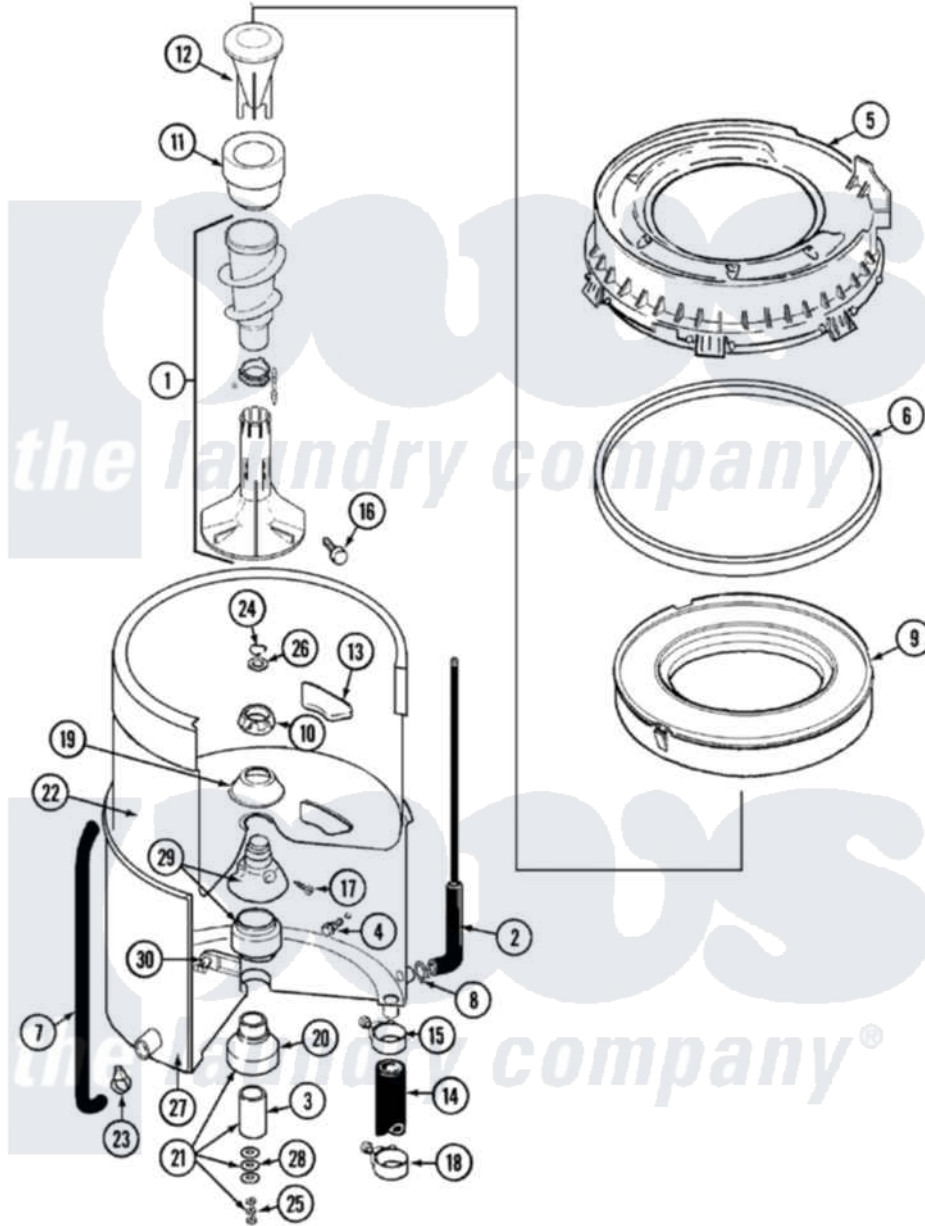

Maytag LAT9806AAE 07 - TUB (9806)

Maytag [Residential Maytag LAT9806AAE Washer Parts](#) Parts Diagram 07 - TUB (9806)
 Click on the part number to view part

Item	Original Part Number	Replaced By	Status	Part Description
1	22003436	22001821		Agitator Auger And Base Assembly
"	22001821			Agitator Auger And Base Assembly
2	22001036	22001619		Tube, Water Level Switch
3	211130			Bearing Liner, Tub Bearing
4	205254	W10175938		Bolt
"	200744	W10175939		Bolt
5	22001299			Tub Cover And Gasket Assembly
6	Y22001201	22001007		Gasket, Cover To Tub
7	22001320			Tube, Bleach
8	211641			Clamp, 1-1/16"
9	22001142			Ring, Balance
10	211047	6-2110472		Nut- Clamp
11	22001805	21001905		Dispenser, Fabric
12	22001806	21001905		Dispenser, Fabric

"	22001799		Cup, Detergent
13	207219		Filter, Self-Cleaning
14	213045		Hose, Outer Tub Part Not Used
15	22001640	285655	Clamp, Hose
16	22001819		Locking Screw And O Ring
17	22001423		Set Screw, Mounting Stem
18	22001640	285655	Clamp, Hose
19	211210		Washer, Clamping Nut
20	200824	6-2040130	Tub Bearin
21	204013	6-2040130	Tub Bearin
22	22001139		Tub, Inner
23	205161	489503	Clamp
24	Y015667		Retaining Ring
25	Y054867		Washer, Lock
26	Y015666		Washer, Retaining -
27	22001114		Not Available TUB, OUTER (EX. LARGE)
28	211100		Washer, Outer Tub
29	22001648	6-2095720	Mounting S
30	214434		Spout, Deflector