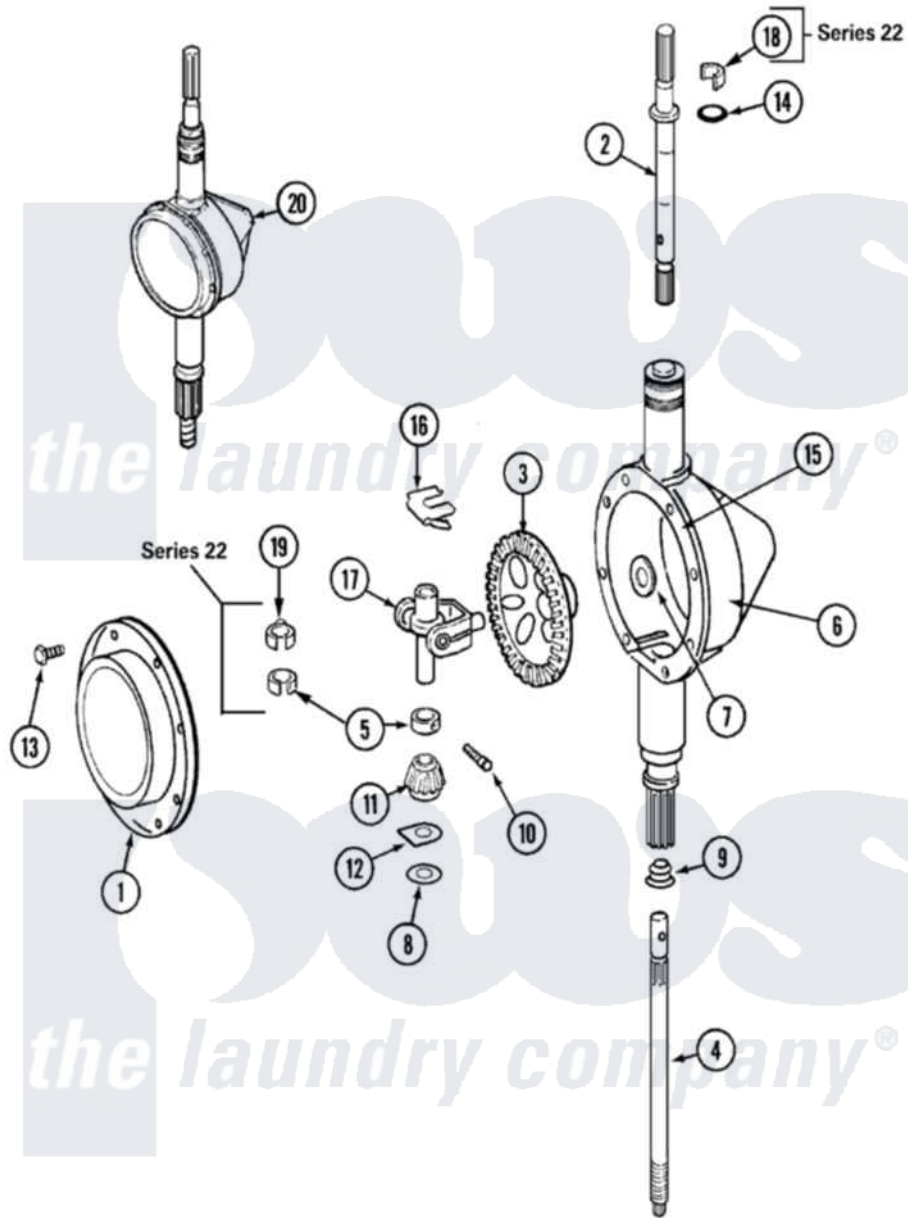

Maytag LAT9806AAM 06 - TRANSMISSION (9806)

Maytag [Residential Maytag LAT9806AAM Washer Parts](#) Parts Diagram 06 - TRANSMISSION (9806)
 Click on the part number to view part

Item	Original Part Number	Replaced By	Status	Part Description
1	206628			Cover, Transmission
2	22002415	6-2168983		Shaft- Agi
"	207153	6-2097820		Kit- Shaft
3	206713	6-2067130		Gear- Beve
4	22002342	6-2300050		Shaft- Cen
"	215410	12001450		Ctr Shaft W/Collar Andkeeper- Dp
5	22002353			Collar, Center Shaft
"	215415		Not Available	COLLAR, LOWER
6	22002416	6-2300100		Assembly-
"	206624	6-2097750		Trans Dee
7	215394			Washer, Bevel Gear
8	211483	6-2114830		Washer- SP
9	206602	207843		Lip Seal Repair Kit
10	Y206629			Pin, Collar
"	W10124350		Not Available	NOT REQUIRED PART OR SEE NOTE

11	215401	W10221114		Pinion
12	215395			Plate, Clutch
13	215417		Not Available	SCREW, TRANSMISSION COVER
"	215417		Not Available	SCREW, TRANSMISSION COVER
14	22002417			O-Ring AgitatOr Shaft
"	210690			Seal, Rubber
15	Y058700	675652		Adhesive
16	215581			Spring, Agitator Shaft
"	W10124350		Not Available	NOT REQUIRED PART OR SEE NOTE
17	206685	6-2066850		Yoke
18	22002340			Collar, Agitator Shaft
19	22002341			Collar, Lower Plastic Keeper
20	206707	6-2097750		Trans Dee
"	22002126	6-2097750		Trans Dee