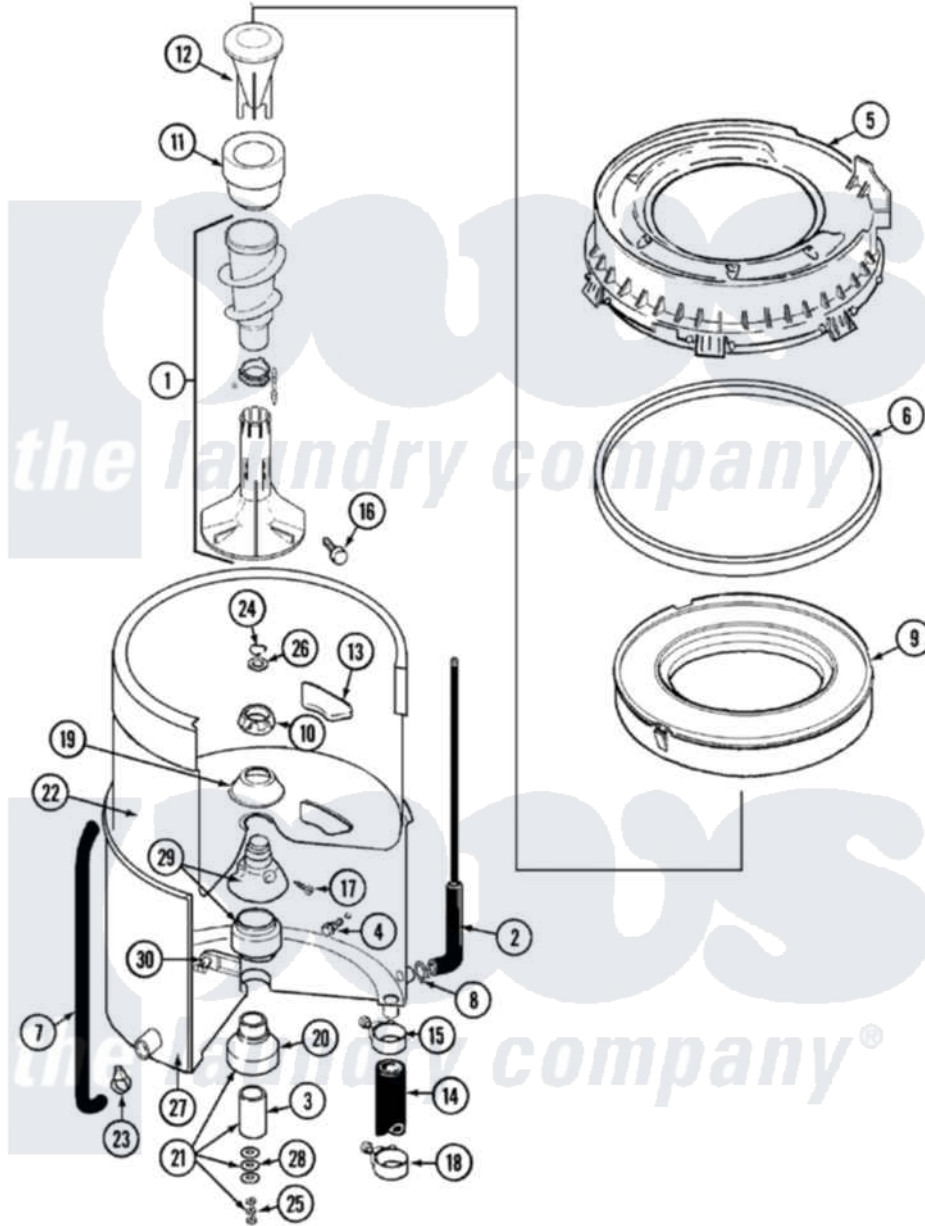

Maytag LAT9806AAM 07 - TUB (9806)

Maytag [Residential Maytag LAT9806AAM Washer Parts](#) Parts Diagram 07 - TUB (9806)
 Click on the part number to view part

Item	Original Part Number	Replaced By	Status	Part Description
1	22003436	22001821		Agitator Auger And Base Assembly
"	22001821			Agitator Auger And Base Assembly
2	22001036	22001619		Tube, Water Level Switch
3	211130			Bearing Liner, Tub Bearing
4	205254	W10175938		Bolt
"	200744	W10175939		Bolt
5	22001299			Tub Cover And Gasket Assembly
6	Y22001201	22001007		Gasket, Cover To Tub
7	22001320			Tube, Bleach
8	211641			Clamp, 1-1/16"
9	22001142			Ring, Balance
10	211047	6-2110472		Nut- Clamp
11	22001805	21001905		Dispenser, Fabric
12	22001806	21001905		Dispenser, Fabric

"	22001799		Cup, Detergent
13	207219		Filter, Self-Cleaning
14	213045		Hose, Outer Tub Part Not Used
15	22001640	285655	Clamp, Hose
16	22001819		Locking Screw And O Ring
17	22001423		Set Screw, Mounting Stem
18	22001640	285655	Clamp, Hose
19	211210		Washer, Clamping Nut
20	200824	6-2040130	Tub Bearin
21	204013	6-2040130	Tub Bearin
22	22001139		Tub, Inner
23	205161	489503	Clamp
24	Y015667		Retaining Ring
25	Y054867		Washer, Lock
26	Y015666		Washer, Retaining -
27	22001114		Not Available TUB, OUTER (EX. LARGE)
28	211100		Washer, Outer Tub
29	22001648	6-2095720	Mounting S
30	214434		Spout, Deflector