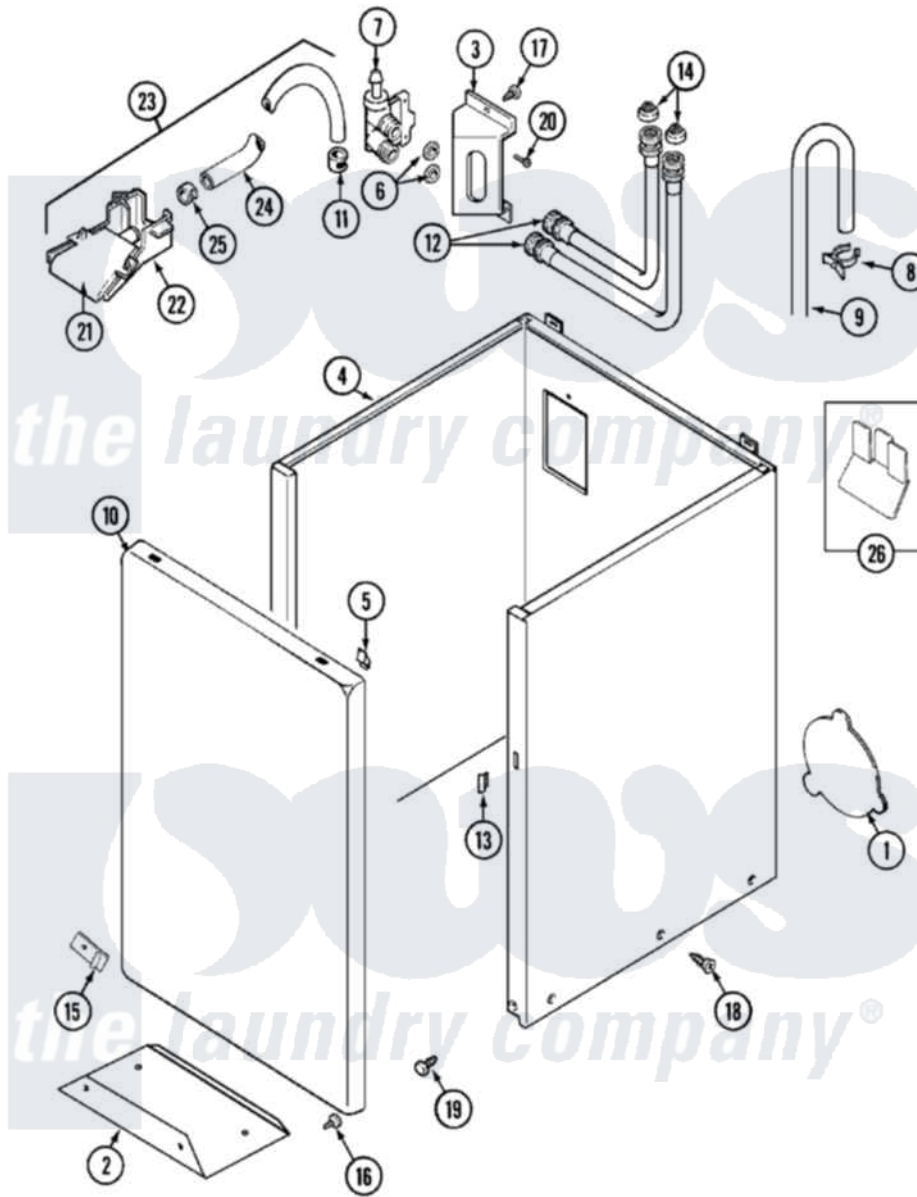

Maytag LAT9806AGE 02 - CABINET

Maytag [Residential Maytag LAT9806AGE Washer Parts](#) Parts Diagram 02 - CABINET
 Click on the part number to view part

Item	Original Part Number	Replaced By	Status	Part Description
1	211294	90767		Screw, 8A X 3/8 HeX Washer Head Tapping
"	211878		Not Available	PLATE, ACCESS
"	22001683	22002924		Plate, Access
2	22001624			Guard, Belt
"	22001646	22002331		Spacer, Front Panel
3	22003217	3370225		Screw
"	214812	22002361		Bracket, Water Valve
4	22001302	22004425		Cabinet White Aspack
"	22002379	22004425		Cabinet White Aspack
5	22001650			Fastener, Spring
6	Y013783			Washer, Inlet Hose
7	214337	96160		Screen
"	22001197			Valve, Water
8	22001815	22002765		Clip, Hose
9	22001816			Hose, Drain
"	22002701	22003814		Retainer, Drain Hose

"	22002700	22003410	Hose, Drain
10	22001803	Not Available	PANEL, FRONT (WHT)
"	22001834		Pad, Front
"	22002366	Not Available	PANEL, FRONT (WHT)
"	22001144		Damper, Sound
"	22001143		Damper, Sound
11	216169	596669	Clamp, Manifold
12	208100	76313	Hosefill
13	214376	22002331	Spacer, Front Panel
14	200961	12001413	Strainer And Washer Kit
15	12001341		Screw And Fastener Kit
"	22002378	27001200	Screw
"	22002376		Clip
"	22001995		Screw Note: Screw, Tumbler Front And Shroud
"	22002377		Clip, Retainer
16	Y912873		Screw, Terminal Block Bracket
17	212276	W10116760	Screw
18	213007		Xfor Cabinet See Cabinet, Back
19	213122	27001200	Screw
"	213121	3400111	Screw, 12-14 X 5/8
20	Y313561		Screw---NA
23	22001608	22001954	Injector Hose And Clamp Kit
25	205161	489503	Clamp
26	22001972		Clip, Cabinet