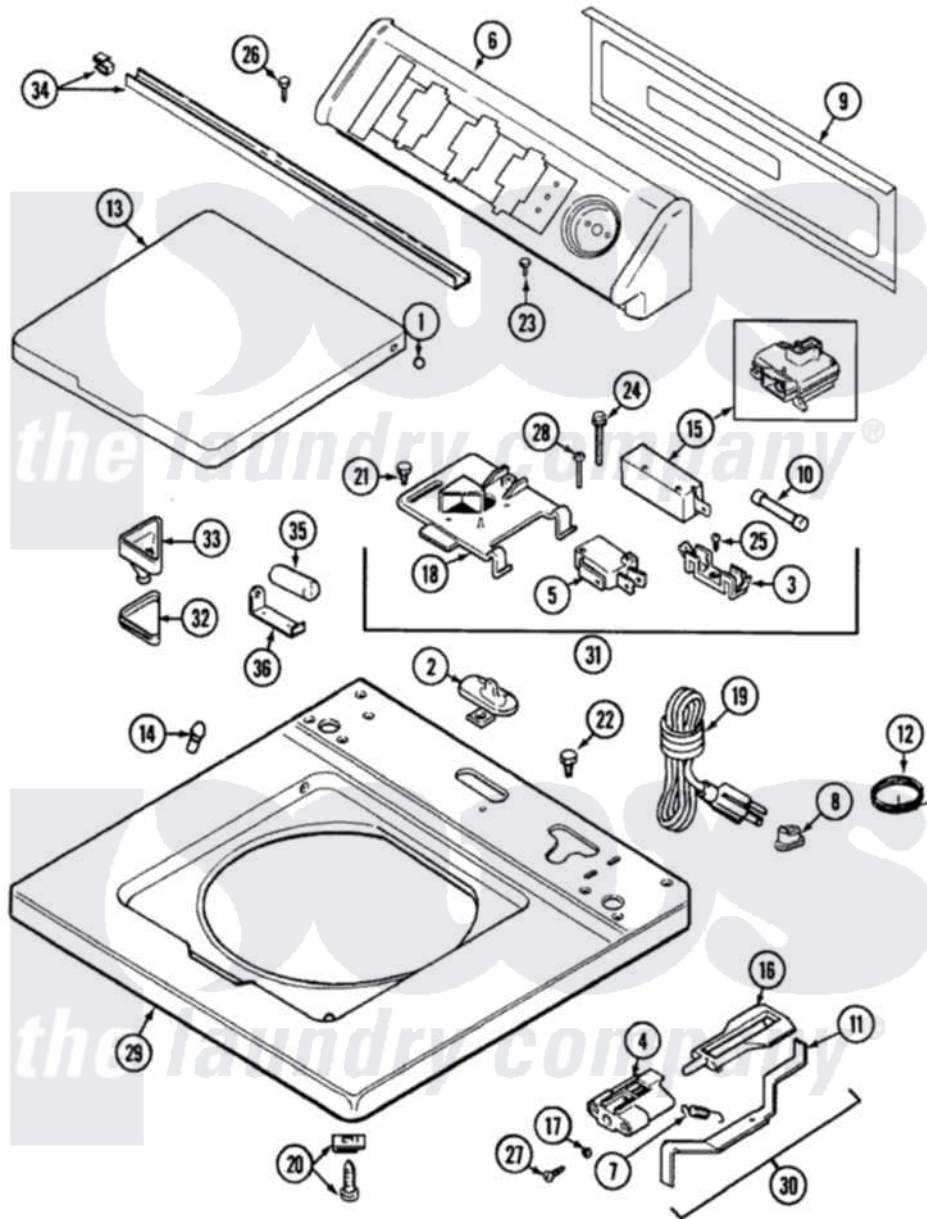

Maytag LAT9806AGE 05 - TOP

Maytag [Residential Maytag LAT9806AGE Washer Parts](#) Parts Diagram 05 - TOP
 Click on the part number to view part

Item	Original Part Number	Replaced By	Status	Part Description
1	211726			Hinge, Ball Lid
2	22001298			Cap, Top Cover
"	207159	489355		Screw, 8 X 1/2
3	207167			Block, Fuse
4	22001645		Not Available	BRACKET, UNBALANCE----NA
"	22002135			Bracket, Unbalance
5	207166			Switch, Check
6	22001670			Console
7	213720			Spring, Lid Switch
8	22002532	216183		Grommet, Cord Export
9	22001662	8534058		Screw
"	216423	3370225		Screw
"	22001814			Back Panel, Console
10	22001673	22001682		Switch Assembly, Lid W/4amp Fuse
11	22001968			Lever, Unbalance

"	22001672		Lever, Unbalance
12	22001654		Wire, Ground
"	Y705026	3370225	Screw
13	22001674	22001893	Lid
14	212716		Bumper, Lid
15	205415	279347	Switch-Lid
"	22002383	22003813	Lid Switch
16	216255		Plunger, Lid Switch
17	211500		Washer, Bracket To Top Cover
18	22001678		Bracket, Switch And Fuse
19	208746	Not Available	CORD, POWER (EXPORT)
20	22001402	214354	Screw, Top Cover To Cabnt.
21	207159	489355	Screw, 8 X 1/2
22	Y705026	3370225	Screw
23	216423	3370225	Screw
24	213501		Screw, No.6-20 X 1-1/8 Inch
25	Y311711		Screw, Fuse Block
26	216423	3370225	Screw
27	22001600	25-7809	Screw, No.6-20 1/2 Flthd Torx
28	22001352		Screw, Check Switch
29	22001781	22002145	Cover Assembly, Top
30	22001681		Unbalance Lever Assembly
"	22001969		Unbalance Lever Assembly
31	22001682		Switch Assembly, Lid W/4amp Fuse
"	22001967	12001908	Switch-Lid
32	215374	Not Available	GASKET FOR BLEACH CUP
33	22001006		Cup, Bleach
34	22001387	Not Available	CHANNEL ASSY.
35	211294	90767	Screw, 8A X 3/8 HeX Washer Head Tapping
"	201101		Capacitor
36	22001396		Clip, Capacitor