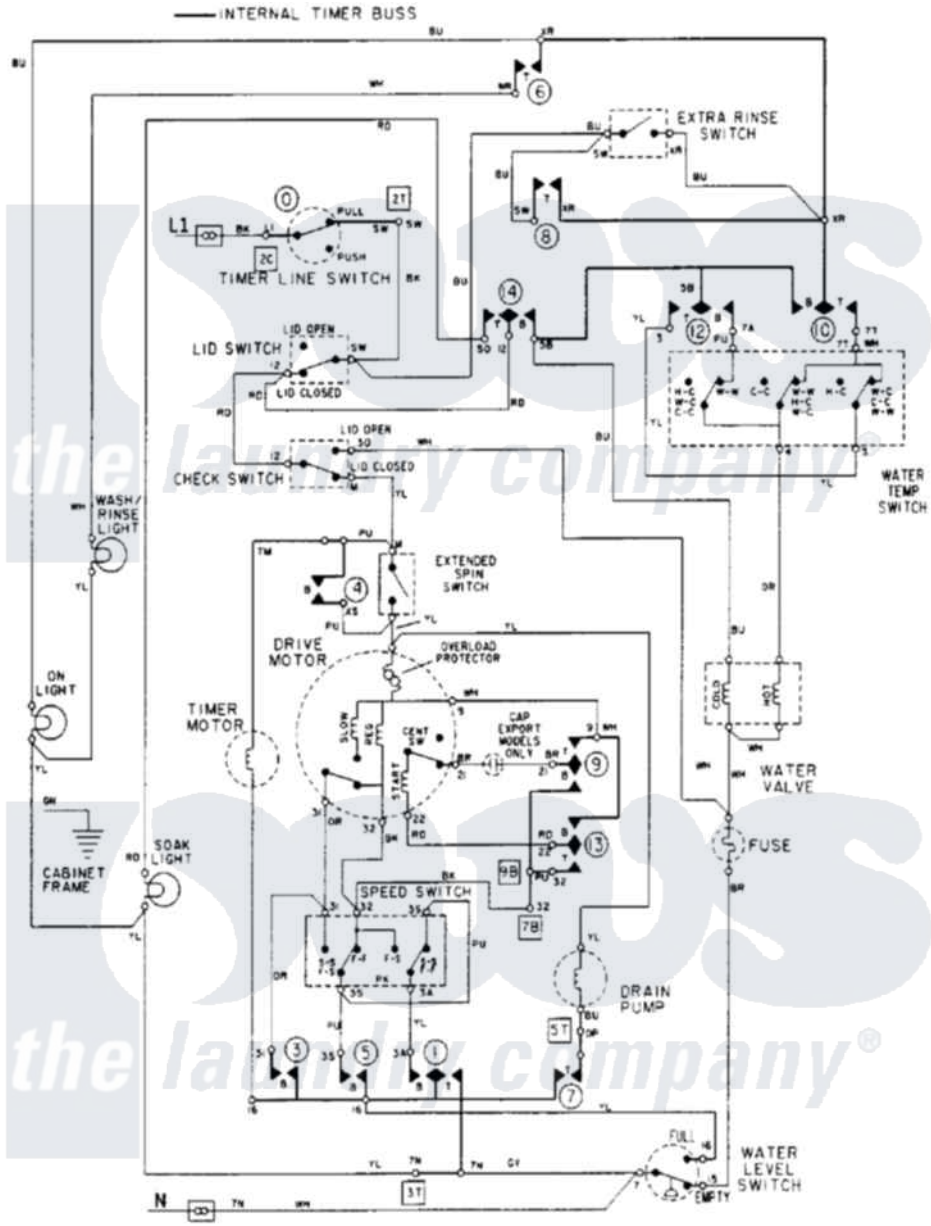

Maytag LAT9806AGE 08 - WIRING INFORMATION

Maytag Residential Maytag LAT9806AGE Washer Parts Parts Diagram 08 - WIRING INFORMATION
 Click on the part number to view part

Item	Original Part Number	Replaced By	Status	Part Description
NI	15002109		Not Available	WIRING INFORMATION
"	15001932		Not Available	WIRING INFORMATION