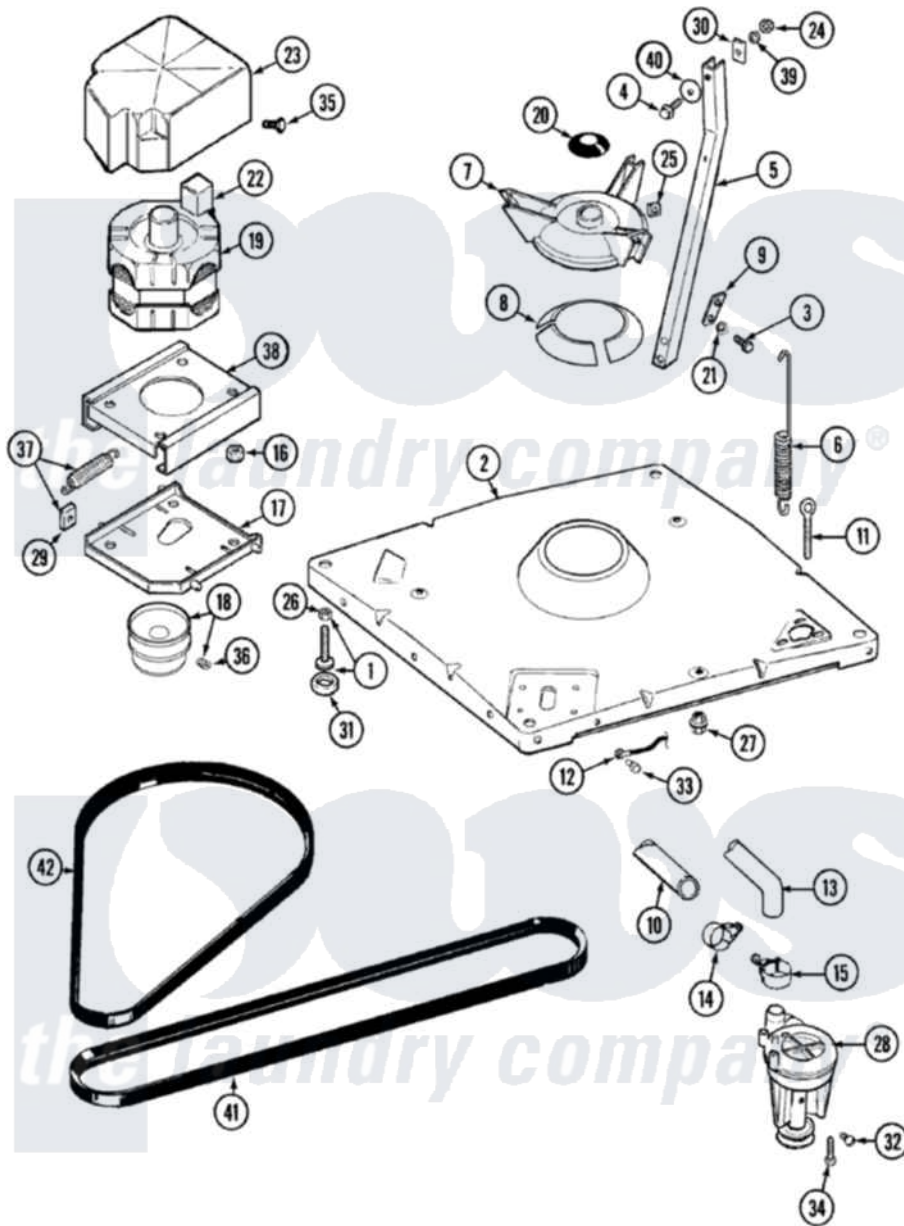

# Maytag LAT9806AKM 01 - BASE (LAT9806)

Maytag [Residential Maytag LAT9806AKM Washer Parts](#) Parts Diagram 01 - BASE (LAT9806)  
 Click on the part number to view part

Item	Original Part Number	Replaced By	Status	Part Description
1	Y302699	<a href="#">22003428</a>		Leg, Adjustable
2	22001172	<a href="#">22002150</a>		Base
3	<a href="#">Y015627</a>			Screw- Hex
4	205254	<a href="#">W10175938</a>		Bolt
"	200744	<a href="#">W10175939</a>		Bolt
5	<a href="#">213053</a>			Brace, Tub Part Not Used
6	<a href="#">22001300</a>			Spring, Centering
7	<a href="#">203725</a>			Damper W/Bolt And Clip
8	<a href="#">203956</a>			Damper Pad Kit
9	<a href="#">213073</a>			Washer, Double Brace
10	<a href="#">22001816</a>			Hose, Drain
11	<a href="#">216416</a>			Bolt, Eye/Centering Spring
12	<a href="#">901220</a>			Ground Wire
13	<a href="#">213045</a>			Hose, Outer Tub Part Not Used
14	22001820	<a href="#">285655</a>		Clamp, Hose
15	22001640	<a href="#">285655</a>		Clamp, Hose