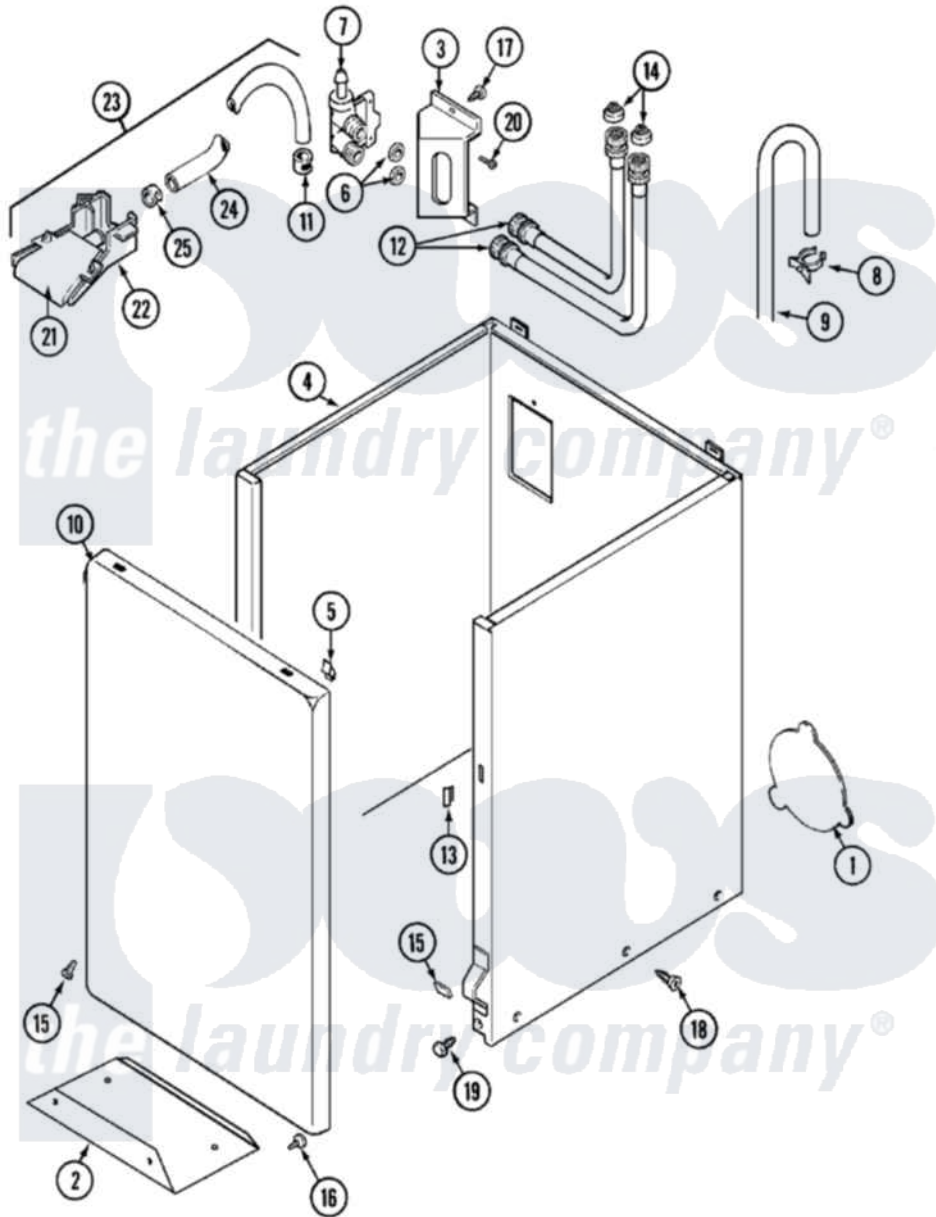

Maytag LAT9806AKM 02 - CABINET (LAT9806)

Maytag [Residential Maytag LAT9806AKM Washer Parts](#) Parts Diagram 02 - CABINET (LAT9806)
 Click on the part number to view part

Item	Original Part Number	Replaced By	Status	Part Description
1	211294	90767		Screw, 8A X 3/8 HeX Washer Head Tapping
"	211878		Not Available	PLATE, ACCESS
"	22001683	22002924		Plate, Access
2	213846			Guard, Belt
3	22003217	3370225		Screw
"	214812	22002361		Bracket, Water Valve
"	22002361			Bracket, Water Valve
4	22001303			Cabinet ----NA
"	22002380	22001303		Cabinet ----NA
5	22001650			Fastener, Spring
6	Y013783			Washer, Inlet Hose
7	22001413			Valve, Water
"	214337	96160		Screen
8	22001815	22002765		Clip, Hose
9	22001816			Hose, Drain
"	22002700	22003410		Hose, Drain

"	22002701	22003814	Retainer, Drain Hose
10	22001804	22002653	Panel, Front
"	22001834		Pad, Front
"	22002370	22002658	Panel, Front
11	216169	596669	Clamp, Manifold
12	208100	76313	Hosefill
13	214376	22002331	Spacer, Front Panel
14	200961	12001413	Strainer And Washer Kit
15	12001340	204439	Screw And Fstner Assembly
"	22001995		Screw Note: Screw, Tumbler Front And Shroud
"	22002376		Clip
"	22002377		Clip, Retainer
"	22002378	27001200	Screw
16	211294	90767	Screw, 8A X 3/8 HeX Washer Head Tapping
17	22002372		Screw
"	212276	W10116760	Screw
18	213007		Xfor Cabinet See Cabinet, Back
19	213122	27001200	Screw
"	213121	3400111	Screw, 12-14 X 5/8
20	Y313561		Screw----NA
21	22001187		Injector
22	22001186		Injector
23	22001304		Water Injector Assembly
24	22001190		Hose, Injector
25	216169	596669	Clamp, Manifold