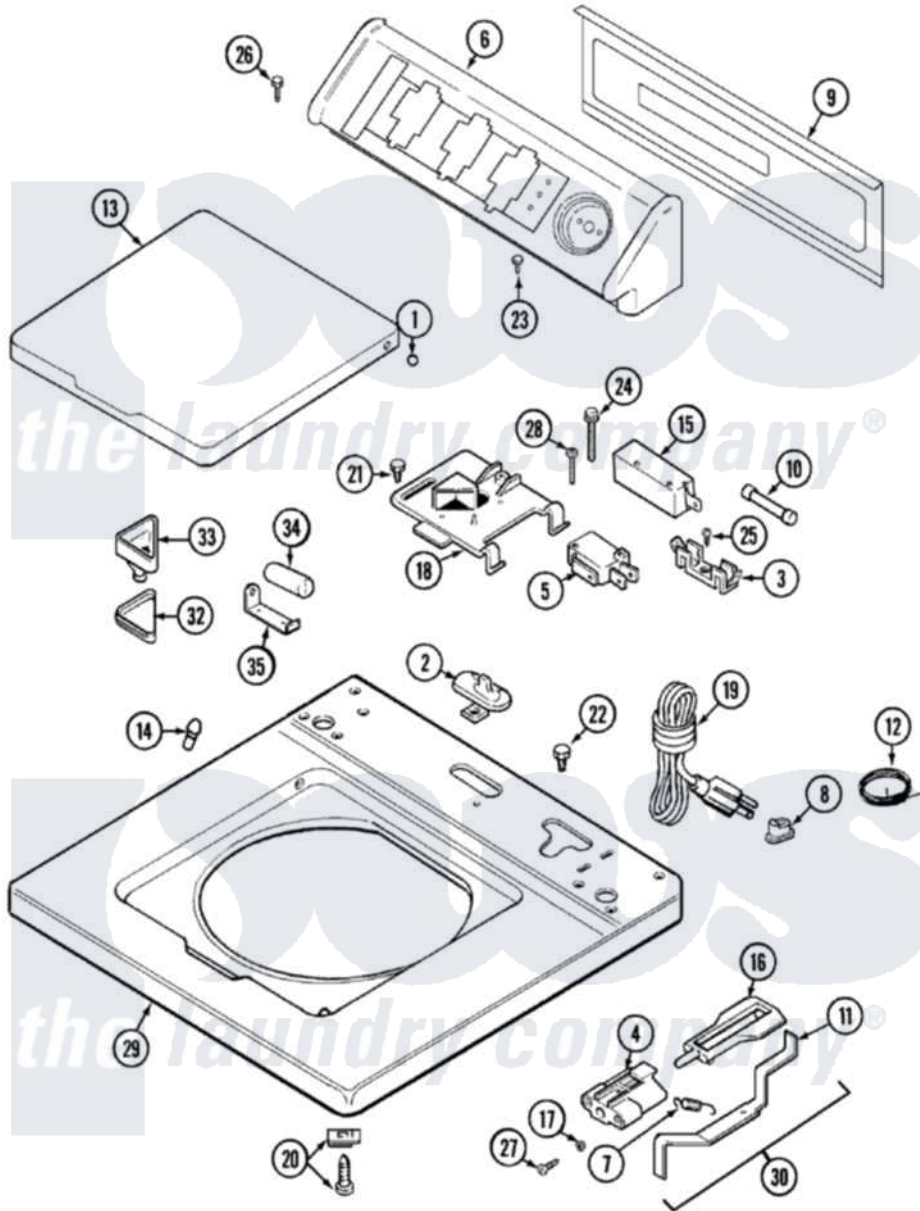

# Maytag LAT9806AKM 05 - TOP (LAT9806)

Maytag Residential Maytag LAT9806AKM Washer Parts Parts Diagram 05 - TOP (LAT9806)  
 Click on the part number to view part

Item	Original Part Number	Replaced By	Status	Part Description
1	<a href="#">211726</a>			Hinge, Ball Lid
2	207159	<a href="#">489355</a>		Screw, 8 X 1/2
"	<a href="#">22001298</a>			Cap, Top Cover
3	<a href="#">207167</a>			Block, Fuse
4	22001645		Not Available	BRACKET, UNBALANCE----NA
"	<a href="#">22002135</a>			Bracket, Unbalance
5	<a href="#">207166</a>			Switch, Check
7	<a href="#">213720</a>			Spring, Lid Switch
8	22002532	<a href="#">216183</a>		Grommet, Cord Export
9	216423	<a href="#">3370225</a>		Screw
"	22001662	<a href="#">8534058</a>		Screw
"	<a href="#">22001814</a>			Back Panel, Console
10	22001673	<a href="#">22001682</a>		Switch Assembly, Lid W/4amp Fuse
11	<a href="#">22001672</a>			Lever, Unbalance
"	<a href="#">22001968</a>			Lever, Unbalance