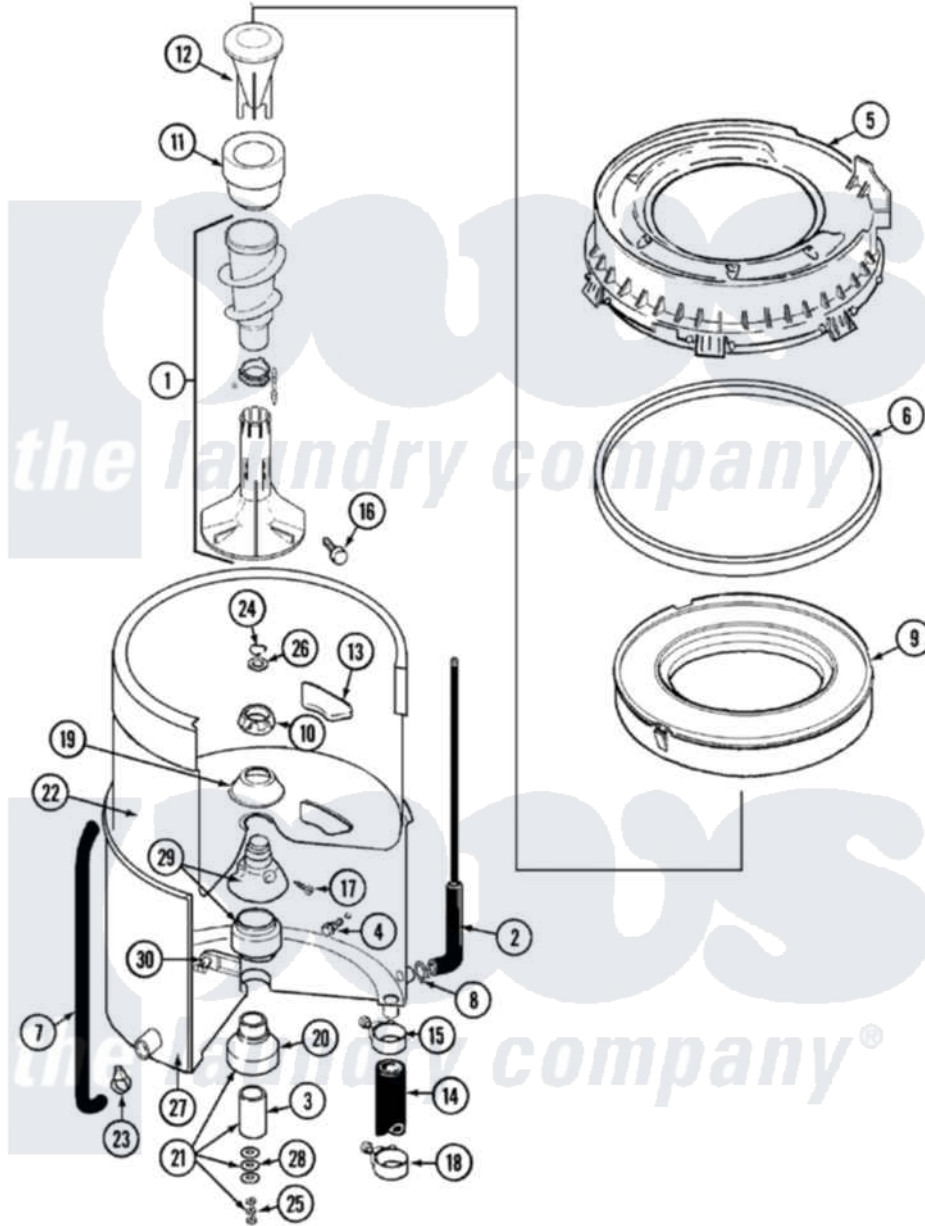

# Maytag LAT9806AKM 07 - TUB (LAT9806)

Maytag Residential Maytag LAT9806AKM Washer Parts Parts Diagram 07 - TUB (LAT9806)  
 Click on the part number to view part

Item	Original Part Number	Replaced By	Status	Part Description
1	22003436	<a href="#">22001821</a>		Agitator Auger And Base Assembly
"	<a href="#">22001821</a>			Agitator Auger And Base Assembly
2	22001036	<a href="#">22001619</a>		Tube, Water Level Switch
3	<a href="#">211130</a>			Bearing Liner, Tub Bearing
4	205254	<a href="#">W10175938</a>		Bolt
"	200744	<a href="#">W10175939</a>		Bolt
5	<a href="#">22001299</a>			Tub Cover And Gasket Assembly
6	Y22001201	<a href="#">22001007</a>		Gasket, Cover To Tub
7	<a href="#">22001320</a>			Tube, Bleach
8	<a href="#">211641</a>			Clamp, 1-1/16"
9	<a href="#">22001142</a>			Ring, Balance
10	211047	<a href="#">6-2110472</a>		Nut- Clamp
11	22001805	<a href="#">21001905</a>		Dispenser, Fabric
12	22001806	<a href="#">21001905</a>		Dispenser, Fabric

"	<a href="#">22001799</a>		Cup, Detergent
13	<a href="#">207219</a>		Filter, Self-Cleaning
14	<a href="#">213045</a>		Hose, Outer Tub Part Not Used
15	22001640	<a href="#">285655</a>	Clamp, Hose
16	<a href="#">22001819</a>		Locking Screw And O Ring
17	<a href="#">22001423</a>		Set Screw, Mounting Stem
18	22001640	<a href="#">285655</a>	Clamp, Hose
19	<a href="#">211210</a>		Washer, Clamping Nut
20	200824	<a href="#">6-2040130</a>	Tub Bearin
21	204013	<a href="#">6-2040130</a>	Tub Bearin
22	<a href="#">22001139</a>		Tub, Inner
23	205161	<a href="#">489503</a>	Clamp
24	<a href="#">Y015667</a>		Retaining Ring
25	<a href="#">Y054867</a>		Washer, Lock
26	<a href="#">Y015666</a>		Washer, Retaining -
27	22001114		Not Available TUB, OUTER (EX. LARGE)
28	<a href="#">211100</a>		Washer, Outer Tub
29	22001648	<a href="#">6-2095720</a>	Mounting S
30	<a href="#">214434</a>		Spout, Deflector