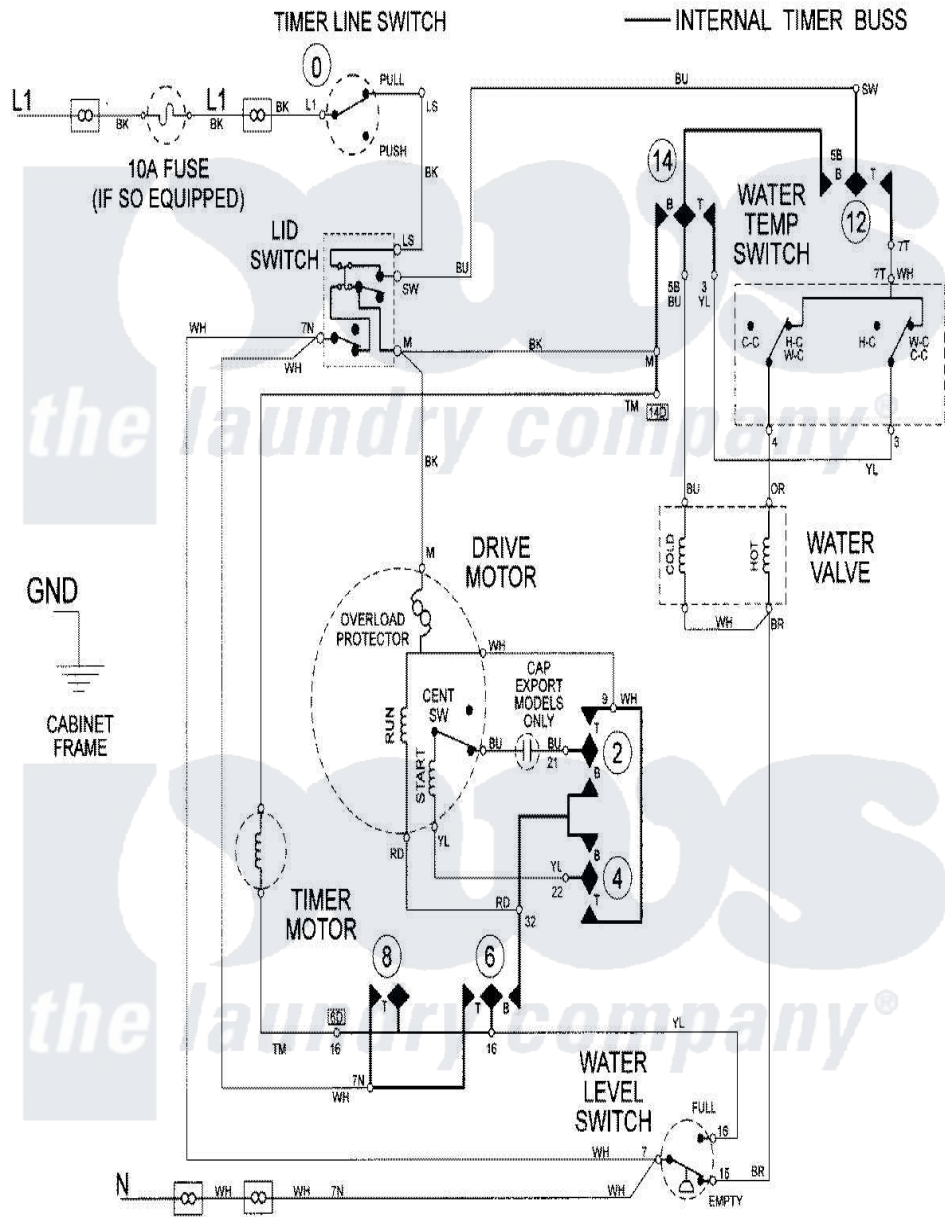

Maytag LAT9806AKM 08 - WIRING INFO (LAT9306DAM/AKQ/DAQ)(SER 10)

Maytag Residential Maytag LAT9806AKM Washer Parts Parts Diagram 08 - WIRING INFO (LAT9306DAM/AKQ/DAQ)(SER 10)
 Click on the part number to view part

Item	Original Part Number	Replaced By	Status	Part Description
NI	15002089		Not Available	WIRING INFORMATION