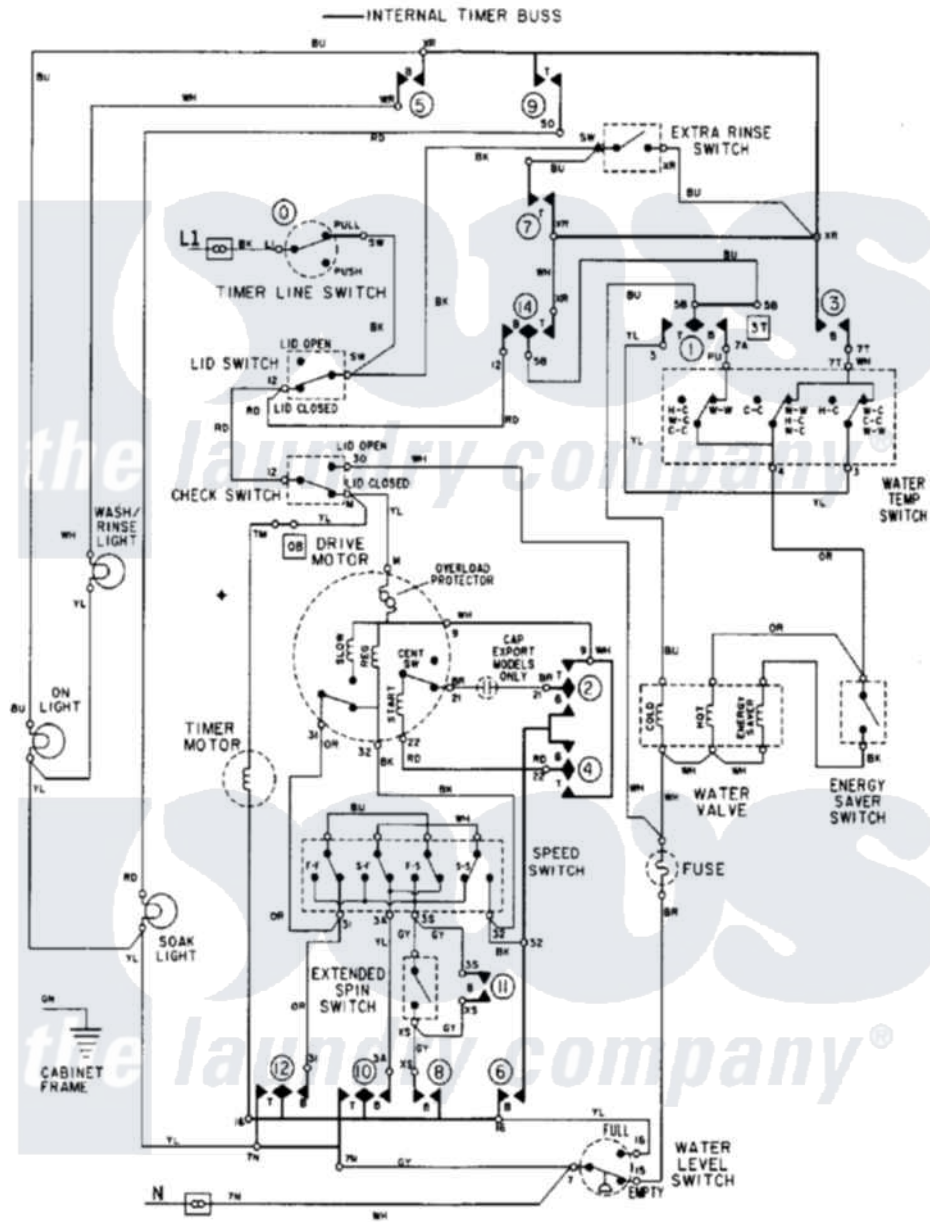

Maytag LAT9806AKM 10 - WIRING INFO (LAT9806AKM)(SERIES 10-14)

Maytag Residential Maytag LAT9806AKM Washer Parts Parts Diagram 10 - WIRING INFO (LAT9806AKM)(SERIES 10-14)
 Click on the part number to view part

Item	Original Part Number	Replaced By	Status	Part Description
NI	15002089		Not Available	WIRING INFORMATION