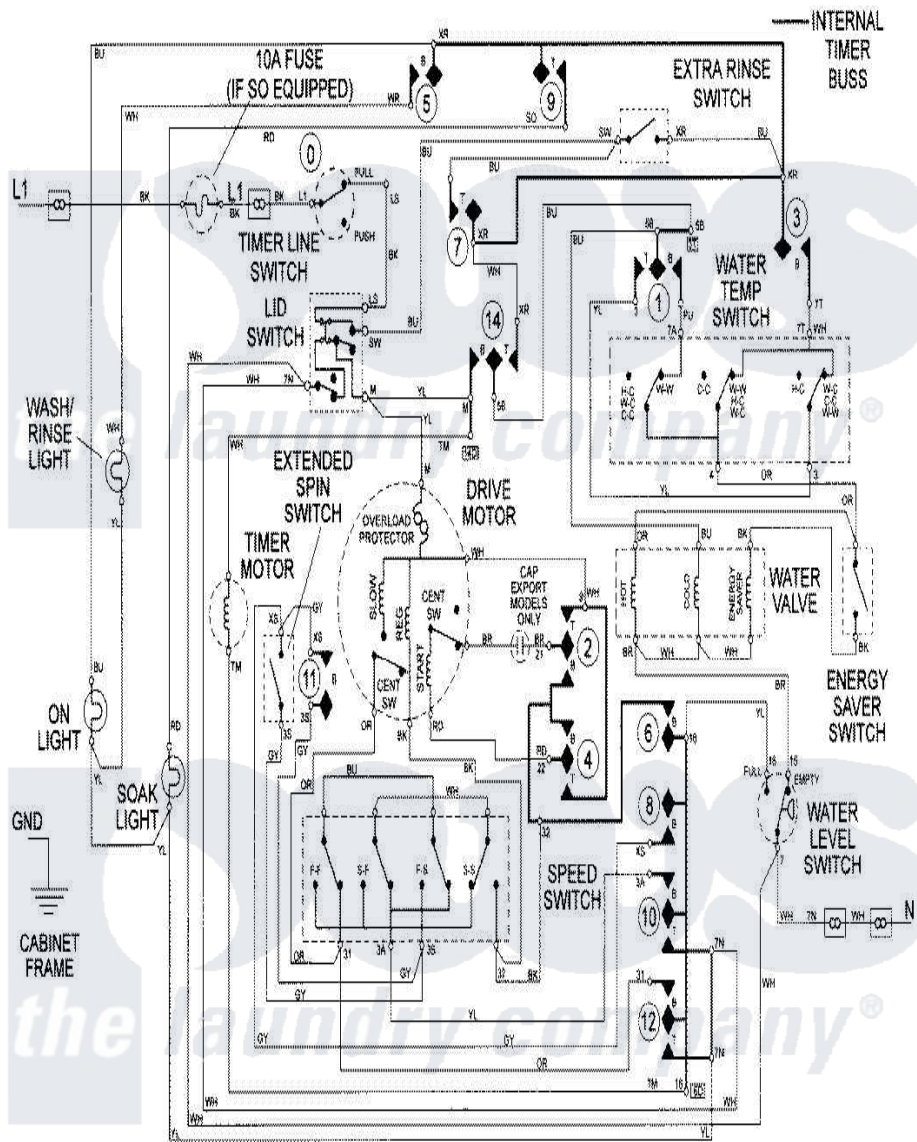

Maytag LAT9806AKM 11 - WIRING INFO (LAT9806DAM) (SERIES 10)

Maytag Residential Maytag LAT9806AKM Washer Parts Parts Diagram 11 - WIRING INFO (LAT9806DAM) (SERIES 10)

[Click on the part number to view part](#)

Item	Original Part Number	Replaced By	Status	Part Description
NI	15002103		Not Available	WIRING INFORMATION