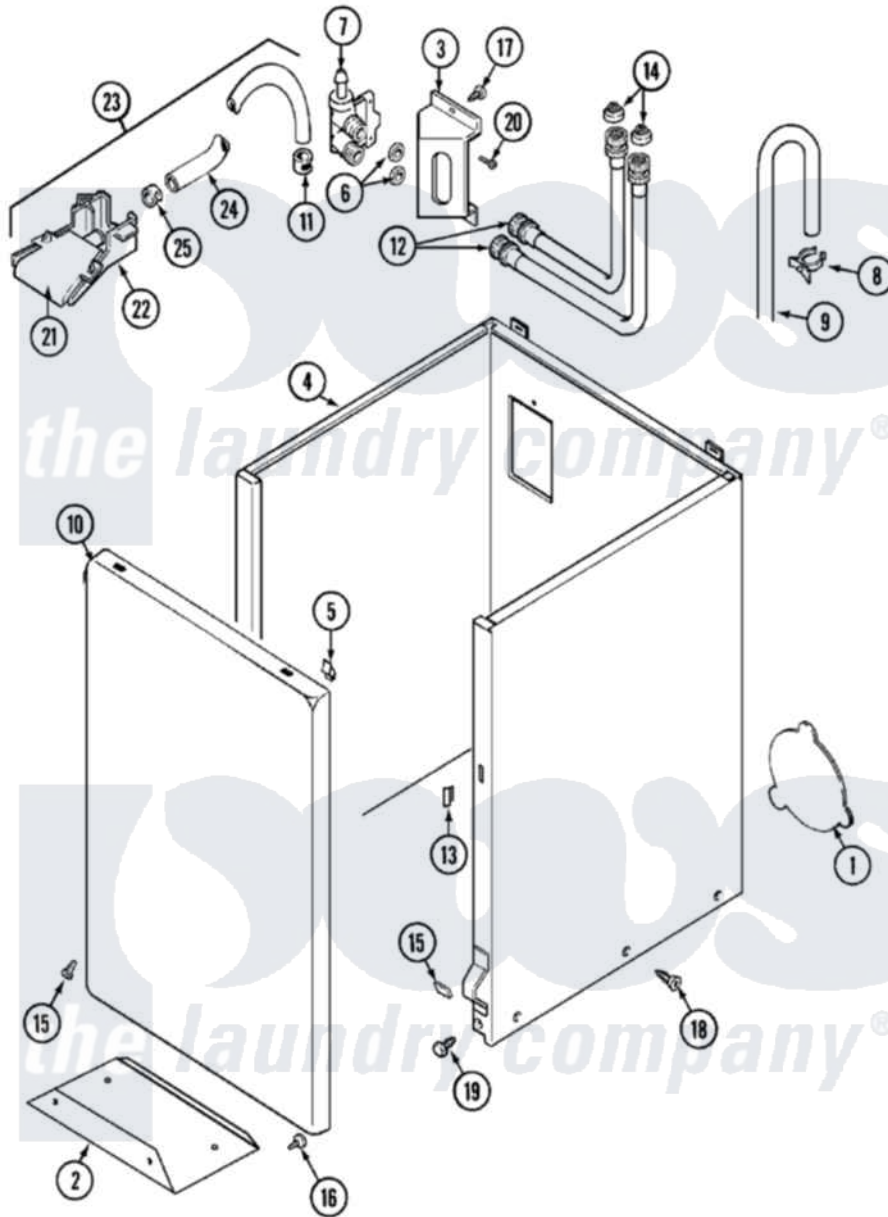

Maytag LAT9806AKQ 02 - CABINET (LAT9806)

Maytag [Residential Maytag LAT9806AKQ Washer Parts](#) Parts Diagram 02 - CABINET (LAT9806)
 Click on the part number to view part

Item	Original Part Number	Replaced By	Status	Part Description
1	211294	90767		Screw, 8A X 3/8 HeX Washer Head Tapping
"	22001683	22002924		Plate, Access
"	211878		Not Available	PLATE, ACCESS
2	213846			Guard, Belt
3	22002361			Bracket, Water Valve
"	22003217	3370225		Screw
4	22002657		Not Available	CABINET ASSEMBLY (BSQ)
5	22001650			Fastener, Spring
6	Y013783			Washer, Inlet Hose
7	22001413			Valve, Water
"	214337	96160		Screen
8	22001815	22002765		Clip, Hose
9	22002700	22003410		Hose, Drain
"	22002701	22003814		Retainer, Drain Hose
10	22001834			Pad, Front
"	22002658			Panel, Front

11	216169	596669	Clamp, Manifold
12	208100	76313	Hosefill
13	214376	22002331	Spacer, Front Panel
14	200961	12001413	Strainer And Washer Kit
15	22001995		Screw Note: Screw, Tumbler Front And Shroud
"	22002376		Clip
"	22002377		Clip, Retainer
"	22002378	27001200	Screw
16	211294	90767	Screw, 8A X 3/8 HeX Washer Head Tapping
17	22002372		Screw
18	213007		Xfor Cabinet See Cabinet, Back
19	213122	27001200	Screw
"	213121	3400111	Screw, 12-14 X 5/8
20	Y313561		Screw---NA
21	22001187		Injector
22	22001186		Injector
23	22001304		Water Injector Assembly
24	22001190		Hose, Injector
25	216169	596669	Clamp, Manifold