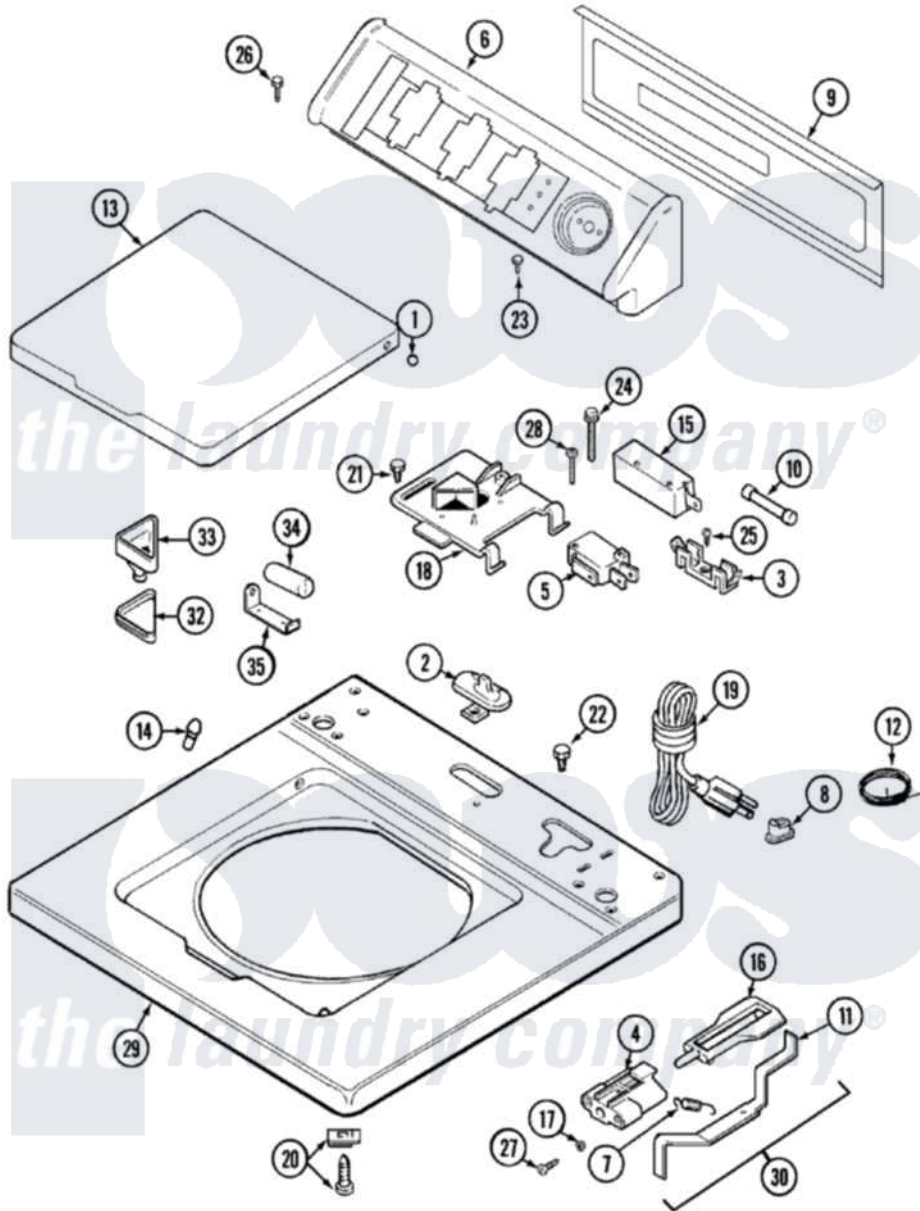

Maytag LAT9806AKQ 05 - TOP (LAT9806)

Maytag Residential Maytag LAT9806AKQ Washer Parts Parts Diagram 05 - TOP (LAT9806)
 Click on the part number to view part

Item	Original Part Number	Replaced By	Status	Part Description
1	211726			Hinge, Ball Lid
2	207159	489355		Screw, 8 X 1/2
"	22001298			Cap, Top Cover
3	207167			Block, Fuse
4	22002135			Bracket, Unbalance
5	207166			Switch, Check
6	22002616		Not Available	CONSOLE (BSQ)
"	22001671			Console ----NA
7	213720			Spring, Lid Switch
8	22002532	216183		Grommet, Cord Export
9	216423	3370225		Screw
"	22001662	8534058		Screw
"	22001814			Back Panel, Console
10	22001673	22001682		Switch Assembly, Lid W/4amp Fuse
11	22001968			Lever, Unbalance
12	22001654			Wire, Ground

"	Y705026	3370225	Screw
13	22002655	Not Available	LID, WITH LEGEND (BSQ)
14	212716		Bumper, Lid
15	22002383	22003813	Lid Switch
16	216255		Plunger, Lid Switch
17	211500		Washer, Bracket To Top Cover
18	22001678		Bracket, Switch And Fuse
19	22001558		Cord, Power
20	22001402	214354	Screw, Top Cover To Cabnt.
21	207159	489355	Screw, 8 X 1/2
22	Y705026	3370225	Screw
23	216423	3370225	Screw
24	213501		Screw, No.6-20 X 1-1/8 Inch
25	Y311711		Screw, Fuse Block
26	216423	3370225	Screw
27	22001600	25-7809	Screw, No.6-20 1/2 Flthd Torx
28	22001352		Screw, Check Switch
29	22002650		Cover, Top Assembly
30	22001969		Unbalance Lever Assembly
31	22001967	12001908	Switch-Lid
32	215374	Not Available	GASKET FOR BLEACH CUP
33	22002596	22001008	Cup, Bleach
34	211294	90767	Screw, 8A X 3/8 HeX Washer Head Tapping
"	22001857	201101	Capacitor
35	22001396		Clip, Capacitor