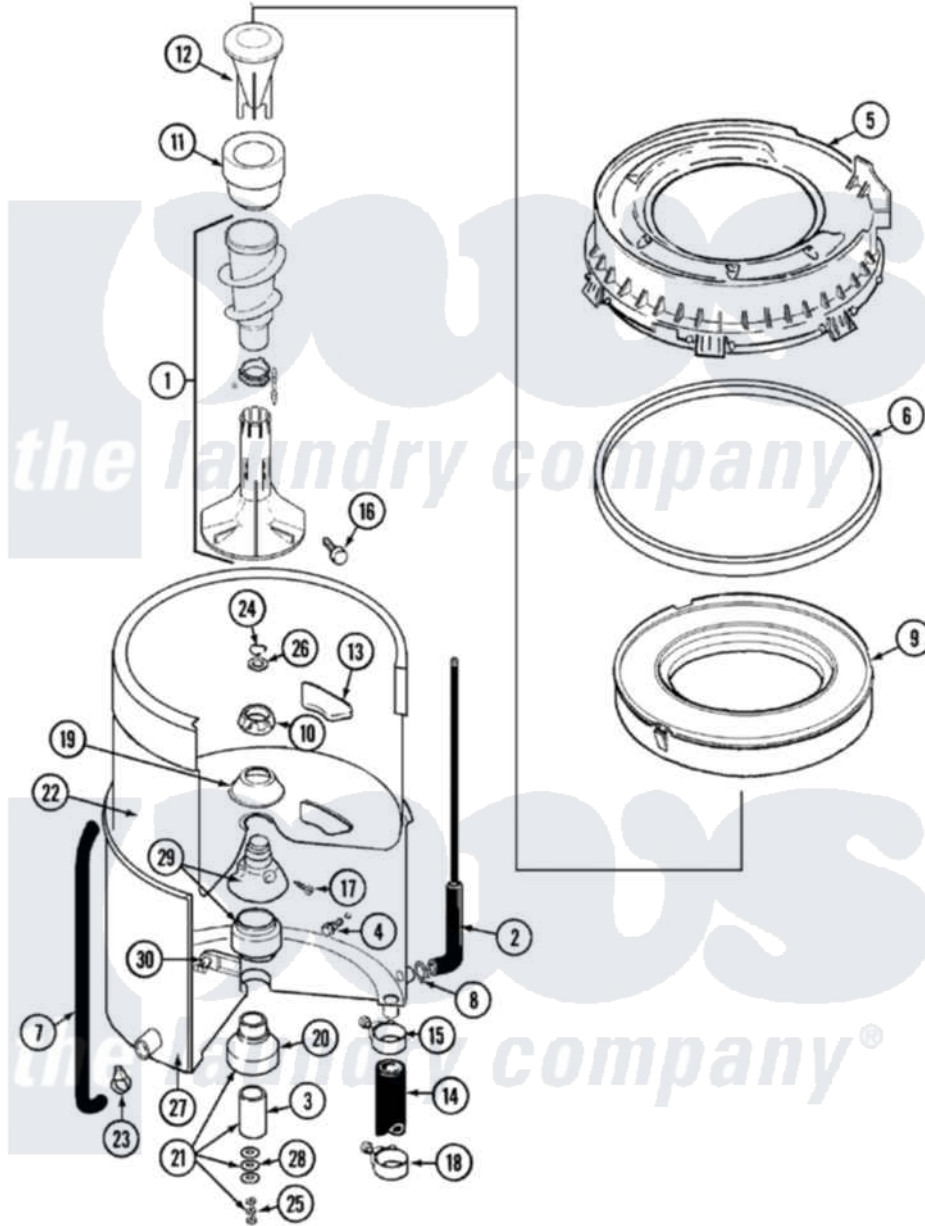

Maytag LAT9806AKQ 07 - TUB (LAT9806)

Maytag [Residential Maytag LAT9806AKQ Washer Parts](#) Parts Diagram 07 - TUB (LAT9806)
 Click on the part number to view part

Item	Original Part Number	Replaced By	Status	Part Description
1	22003436	22001821		Agitator Auger And Base Assembly
"	22001821			Agitator Auger And Base Assembly
2	22001036	22001619		Tube, Water Level Switch
3	211130			Bearing Liner, Tub Bearing
4	205254	W10175938		Bolt
"	200744	W10175939		Bolt
5	22001299			Tub Cover And Gasket Assembly
6	Y22001201	22001007		Gasket, Cover To Tub
7	22001320			Tube, Bleach
8	211641			Clamp, 1-1/16"
9	22001142			Ring, Balance
10	211047	6-2110472		Nut- Clamp
11	22001805	21001905		Dispenser, Fabric
12	22001806	21001905		Dispenser, Fabric

"	22001799		Cup, Detergent
13	207219		Filter, Self-Cleaning
14	213045		Hose, Outer Tub Part Not Used
15	22001640	285655	Clamp, Hose
16	22001819		Locking Screw And O Ring
17	22001423		Set Screw, Mounting Stem
18	22001640	285655	Clamp, Hose
19	211210		Washer, Clamping Nut
20	200824	6-2040130	Tub Bearin
21	204013	6-2040130	Tub Bearin
22	22001139		Tub, Inner
23	205161	489503	Clamp
24	Y015667		Retaining Ring
25	Y054867		Washer, Lock
26	Y015666		Washer, Retaining -
27	22001114		Not Available TUB, OUTER (EX. LARGE)
28	211100		Washer, Outer Tub
29	22001648	6-2095720	Mounting S
30	214434		Spout, Deflector