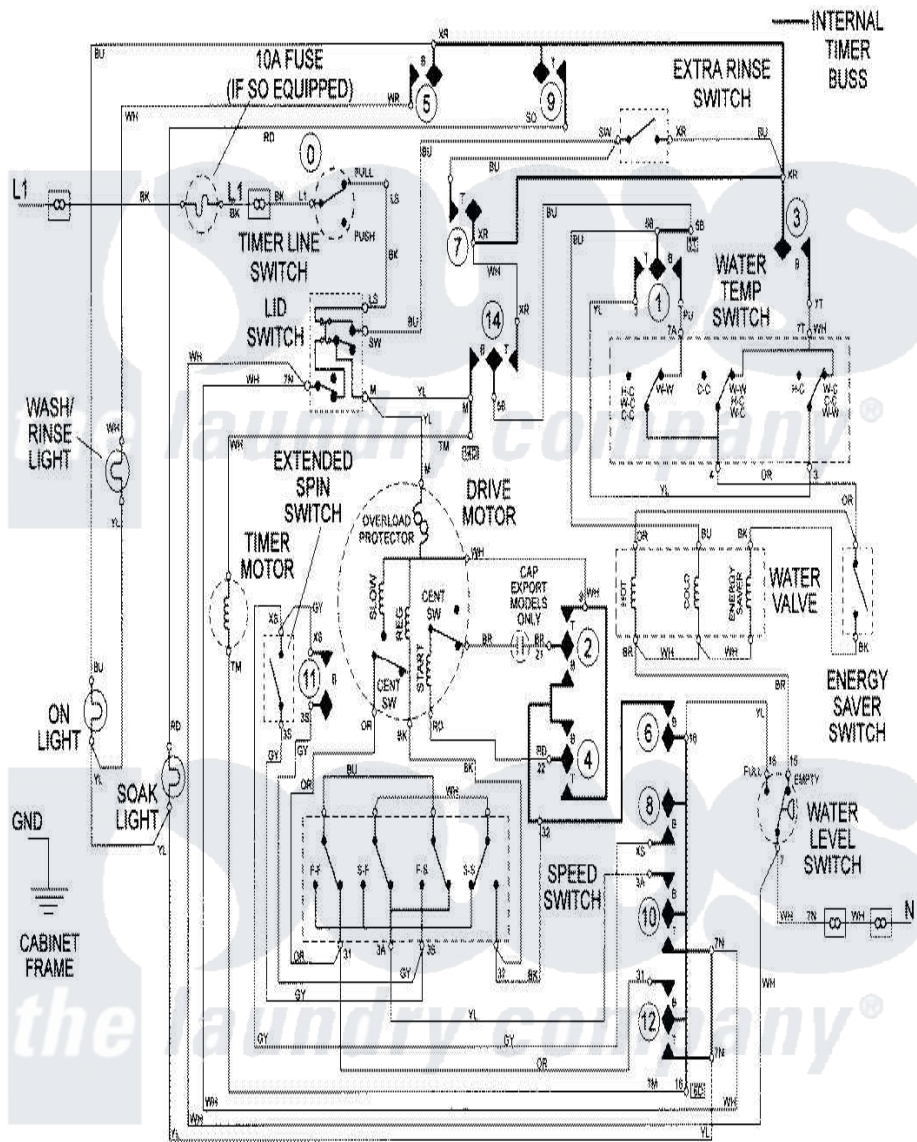

Maytag LAT9806AKQ 09 - WIRING INFO (LAT9806AKx Q=10, M=15)

Maytag Residential Maytag LAT9806AKQ Washer Parts Diagram 09 - WIRING INFO (LAT9806AKx Q=10, M=15)

[Click on the part number to view part](#)

| Item | Original Part Number | Replaced By | Status | Part Description |
|------|----------------------|-------------|---------------|--------------------|
| NI | 15002103 | | Not Available | WIRING INFORMATION |