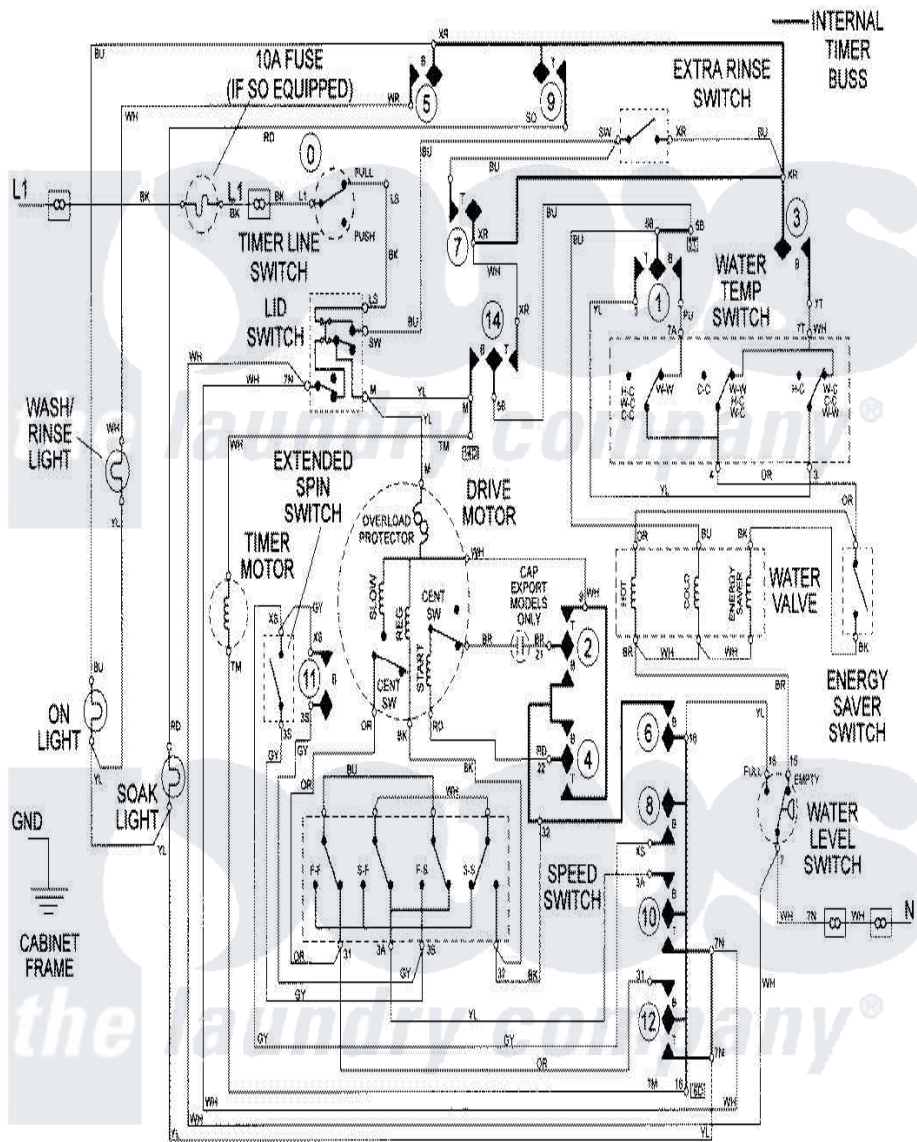

Maytag LAT9806AKQ 10 - WIRING INFO (LAT9806DAM) (SERIES 10)

Maytag Residential Maytag LAT9806AKQ Washer Parts Diagram 10 - WIRING INFO (LAT9806DAM) (SERIES 10)

[Click on the part number to view part](#)

Item	Original Part Number	Replaced By	Status	Part Description
NI	15002103		Not Available	WIRING INFORMATION