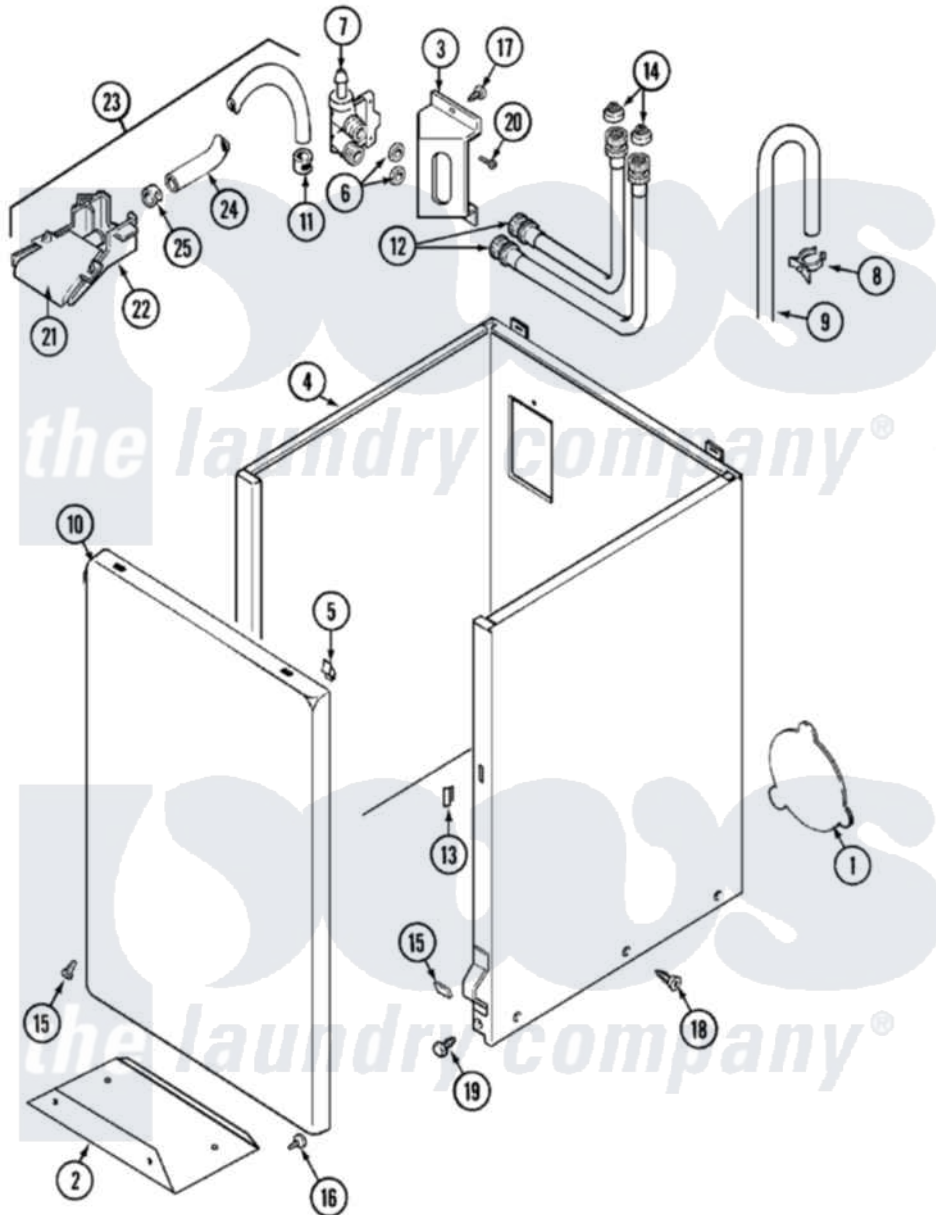

Maytag LAT9806BGE 02 - CABINET

Maytag [Residential Maytag LAT9806BGE Washer Parts](#) Parts Diagram 02 - CABINET
 Click on the part number to view part

Item	Original Part Number	Replaced By	Status	Part Description
1	211294	90767		Screw, 8A X 3/8 HeX Washer Head Tapping
"	22003453		Not Available	LABEL, ENERGY (AUS)
"	22001683	22002924		Plate, Access
2	22001624			Guard, Belt
3	22002361			Bracket, Water Valve
4	22002379	22004425		Cabinet White Aspack
5	22001650			Fastener, Spring
6	Y013783			Washer, Inlet Hose
7	214337	96160		Screen
"	22001197			Valve, Water
8	22001815	22002765		Clip, Hose
9	22002701	22003814		Retainer, Drain Hose
"	22002700	22003410		Hose, Drain
10	22001144			Damper, Sound
"	22001143			Damper, Sound
"	22002366		Not Available	PANEL, FRONT (WHT)

"	22001834		Pad, Front
11	216169	596669	Clamp, Manifold
12	208100	76313	Hosefill
13	214376	22002331	Spacer, Front Panel
14	200961	12001413	Strainer And Washer Kit
15	22001995		Screw Note: Screw, Tumbler Front And Shroud
"	22002376		Clip
"	22002378	27001200	Screw
"	22002377		Clip, Retainer
16	33002442	3400094	Screw, 10-32 X 3/8
17	22003217	3370225	Screw
18	213007		Xfor Cabinet See Cabinet, Back
19	213121	3400111	Screw, 12-14 X 5/8
"	213122	27001200	Screw
20	Y313561		Screw---NA
21	22001187		Injector
22	22001186		Injector
23	22001304		Water Injector Assembly
24	22001190		Hose, Injector
25	216169	596669	Clamp, Manifold